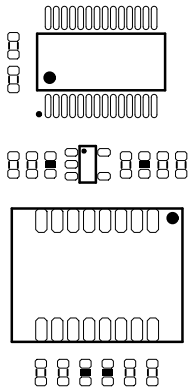

41.00

00.82

TX

RX

ON 

1200

OFF 

↑ DC ↑

DC USB

DFROBOT

B

A

12V GND

A

B

RS485 Connector Expansion Shield (V1.0)
for LattePanda Alpha & Delta