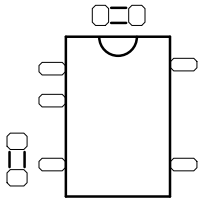

DC USB

DFROBOT

B

A

12V GND

A

B

RS485 Connector Expansion Shield (V1.0)
for LattePanda Alpha & Delta