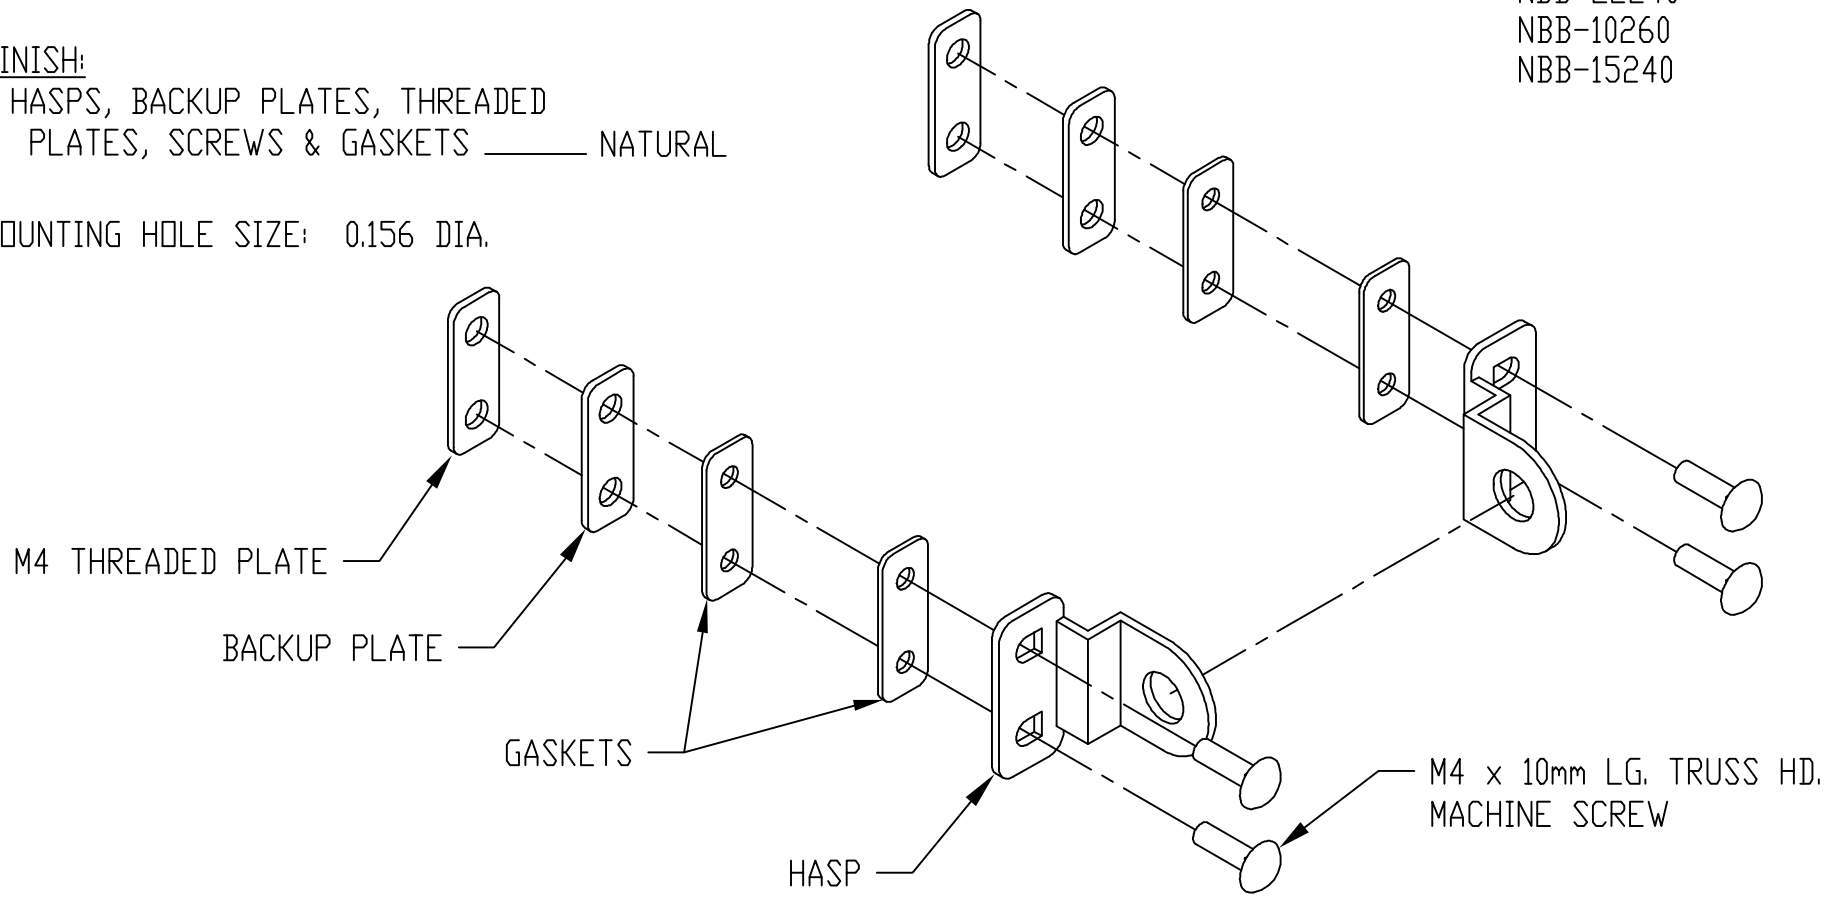

PART NAME	LOCKING HASP KIT	PART No.	NBX-10915	REV. DATE	8-27-08
-----------	------------------	----------	-----------	-----------	---------

MATERIAL:

HASPS, BACKUP PLATES,
SCREWS _____ STAINLESS STEEL
GASKETS _____ NATURAL RUBBER

WILL NOT FIT FOLLOWING:

NBB-10240
NBB-22240
NBB-10260
NBB-15240

FINISH:

HASPS, BACKUP PLATES, THREADED
PLATES, SCREWS & GASKETS _____ NATURAL

MOUNTING HOLE SIZE: 0.156 DIA.

PART NAME	INTERNAL PANEL HINGED BRACKET KIT	PART No.	NBX-10970	REV. DATE	
-----------	-----------------------------------	----------	-----------	-----------	--

MATERIAL:

BRACKETS _____ ABS/PC BLENDED PLASTIC
SCREWS _____ STAINLESS STEEL
CAPTIVE THUMB SCREWS _____ BRASS
RETAINING C-CLIPS _____ STEEL

FINISH:

BRACKETS _____ LIGHT GRAY
SCREWS _____ NATURAL
RETAINING C-CLIPS _____ ZINC PLATED