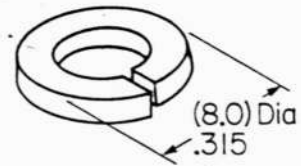

Washers and Screws - Standard Switches

AT081A Star Washer
S300

AT081B Star Washer
S500, SW35

AT081C Split Ring Washer
S800, SW38

AT082A Terminal Screw
S30, S40, S300

AT082B Terminal Screw
S400, S500, SW35

AT082C Terminal Screw
S800, SW38

AT081D Split Ring Washer
S400 (Screw),
S700 (Mounting)

AT082D Terminal Screw
S700

AT083C Mounting Screw
SW35, SW38

AT083D Mounting Screw
S700

AT081E Star Washer
S200, SB21, SB265

AT084D Split Ring Washer
S700