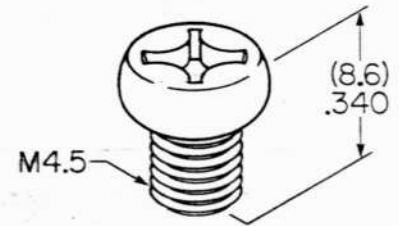

Washers and Screws - Standard Switches

AT081A Star Washer
S300

AT081B Star Washer
S500, SW35

AT081C Split Ring Washer
S800, SW38

AT082A Terminal Screw
S30, S40, S300

AT082B Terminal Screw
S400, S500, SW35

AT082C Terminal Screw
S800, SW38

AT081D Split Ring Washer
S400 (Screw),
S700 (Mounting)

AT082D Terminal Screw
S700

AT083C Mounting Screw
SW35, SW38

AT083D Mounting Screw
S700

AT081E Star Washer
S200, SB21, SB265

AT084D Split Ring Washer
S700