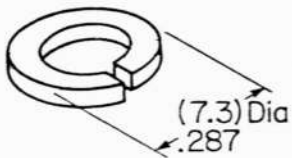

Washers and Screws - Standard Switches

AT081A Star Washer
S300

AT081B Star Washer
S500, SW35

AT081C Split Ring Washer
S800, SW38

AT082A Terminal Screw
S30, S40, S300

AT082B Terminal Screw
S400, S500, SW35

AT082C Terminal Screw
S800, SW38

AT081D Split Ring Washer
S400 (Screw),
S700 (Mounting)

AT082D Terminal Screw
S700

AT083C Mounting Screw
SW35, SW38

AT083D Mounting Screw
S700

AT081E Star Washer
S200, SB21, SB265

AT084D Split Ring Washer
S700