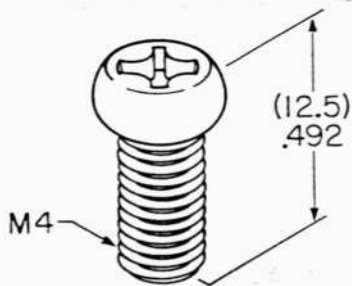

Washers and Screws - Standard Switches

AT081A Star Washer
S300

AT081B Star Washer
S500, SW35

AT081C Split Ring Washer
S800, SW38

AT082A Terminal Screw
S30, S40, S300

AT082B Terminal Screw
S400, S500, SW35

AT082C Terminal Screw
S800, SW38

AT081D Split Ring Washer
S400 (Screw),
S700 (Mounting)

AT082D Terminal Screw
S700

AT083C Mounting Screw
SW35, SW38

AT083D Mounting Screw
S700

AT081E Star Washer
S200, SB21, SB265

AT084D Split Ring Washer
S700

AT085D Cap Washer
S700

AT082E Terminal Screw
S200, SB21, SB265