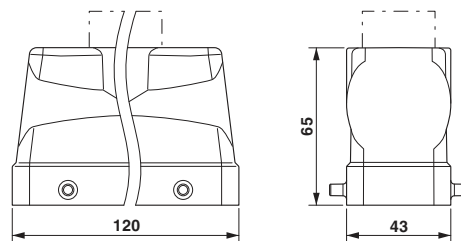

Accessories

Full screw connection

Cable gland - HC-K-KV-M25(11-17) - 1690639

Plastic screw connection up to 5 bar, thread length: 8 mm, cable diameter: 11 - 17 mm, WAF 29, screw connection: M25

Cable gland - HC-M-KV-M25(11-16) - 1690574

Metal screw connection up to 5 bar, thread length: 7 mm, cable diameter: 11 - 16 mm, WAF 27, screw connection: M25

Cable gland - HC-M-KV-M25(14-21) - 1646007

Metal screw connection up to 5 bar, thread length: 7 mm, cable diameter: 14 - 21 mm, WAF 34, screw connection: M25

Special cable screw connection M25, brass nickel-plated, grommet with 10 mm and 11 mm holes

Drawings

Dimensioned drawing

Dimensional drawing