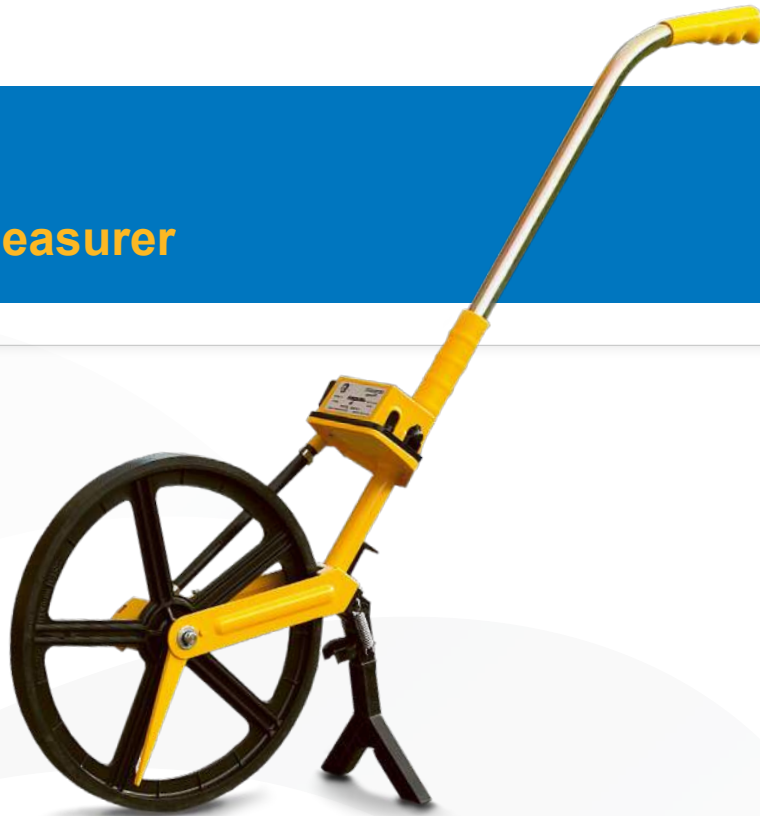

5000

Professional Road Measurer

Professional and robust road measuring wheel with built in stand and brake. The wheel is available in metric or imperial versions and is ideal for any distance measuring application.

Key Features

- Large easy to read display
- Pointer indicates start position
- Robust construction
- 3 year guarantee
- Fold away stand
- Folding, locking handle for easy carriage.
- Adds forward subtracts in reverse
- Carry bag included

Specification

Weight	3 Kgs
Measuring Wheel Circumference	1m
Units of Measurement available	Metres and centimetres; yards; feet and inches
Accuracy	± 1%
Measures up to	99999.9m, 99999.9yrds or 99999ft 11inches