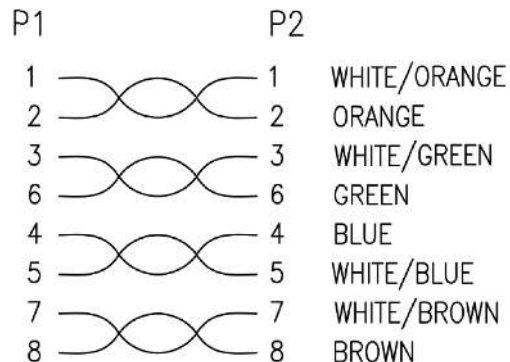

T-568B

- RoHS compliant.

without us, you are just not connected! ■