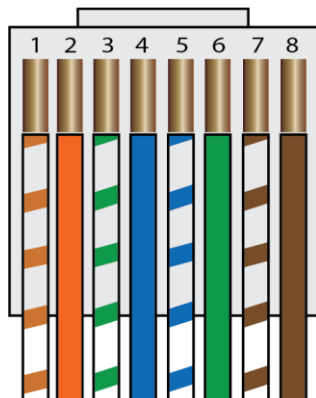

T-568B

- RoHS compliant.

without us, you are just not connected! ■