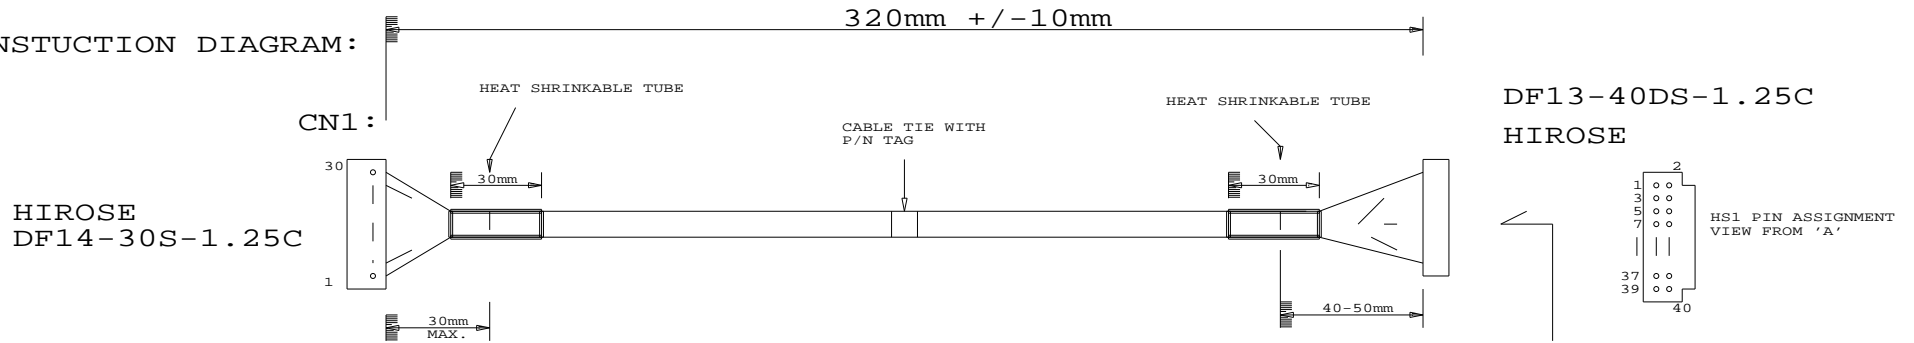

CONNECTION DIAGRAM:

PANEL SIDE

TOLERANCE:  
+10mm  
-10mm

CONSTRUCTION DIAGRAM:

CABLE: SHIELDED ROUND  
UL20276, 14 PAIRS, 30AWG, PVC COLOR BLACK

VIEW 'A'

RoHS  
COMPLIANCE

P/N 426496720-3  
LVDS CABLE: IBM ITSX98E, 320mm

|   |                                |              |
|---|--------------------------------|--------------|
| DIGITAL VIEW LTD.<br>COPYRIGHT 2008, ALL RIGHTS RESERVED<br>CONFIDENTIAL<br>DRAWN BY: VICTOR NG |                                |              |
| Title   | LVDS CABLE: IBM ITSX98E        |              |
| Size  | Document Number                | REV          |
| B   | (...\DV\DV_CABLE\C6496720.SCH) | 00           |
| Date:   | September 1, 2008              | Sheet 1 of 1 |