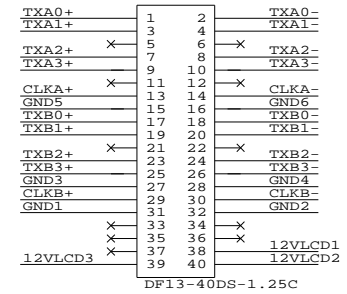

CONNECTION DIAGRAM:

PANEL SIDE

TOLERANCE:  
+10mm  
-10mm

CONSTRUCTION DIAGRAM:

CABLE: SHIELDED ROUND  
UL20276, 14 PAIRS, 30AWG, PVC COLOR BLACK

VIEW 'A'

RoHS  
COMPLIANCE

P/N 426496720-3  
LVDS CABLE: IBM ITSX98E, 320mm

|   |                                |              |
|---|--------------------------------|--------------|
| DIGITAL VIEW LTD.<br>COPYRIGHT 2008, ALL RIGHTS RESERVED<br>CONFIDENTIAL<br>DRAWN BY: VICTOR NG |                                |              |
| Title   | LVDS CABLE: IBM ITSX98E        |              |
| Size  | Document Number                | REV          |
| B   | (...\DV\DV_CABLE\C6496720.SCH) | 00           |
| Date:   | September 1, 2008              | Sheet 1 of 1 |