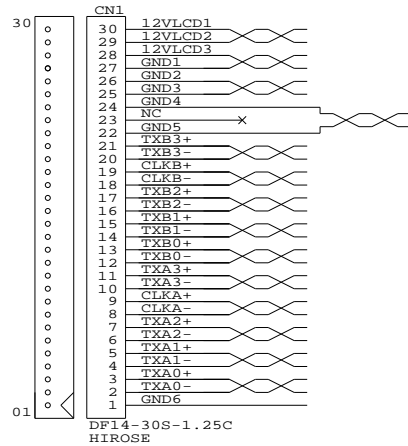

CONNECTION DIAGRAM:

PANEL SIDE

TOLERANCE:  
+10mm  
-10mm

CONSTRUCTION DIAGRAM:

CABLE: SHIELDED ROUND  
UL20276, 14 PAIRS, 30AWG, PVC COLOR BLACK

VIEW 'A'

RoHS  
COMPLIANCE

P/N 426496720-3  
LVDS CABLE: IBM ITSX98E, 320mm

|   |                                |              |
|---|--------------------------------|--------------|
| DIGITAL VIEW LTD.<br>COPYRIGHT 2008, ALL RIGHTS RESERVED<br>CONFIDENTIAL<br>DRAWN BY: VICTOR NG |                                |              |
| Title   | LVDS CABLE: IBM ITSX98E        |              |
| Size  | Document Number                | REV          |
| B   | (...\DV\DV_CABLE\C6496720.SCH) | 00           |
| Date:   | September 1, 2008              | Sheet 1 of 1 |