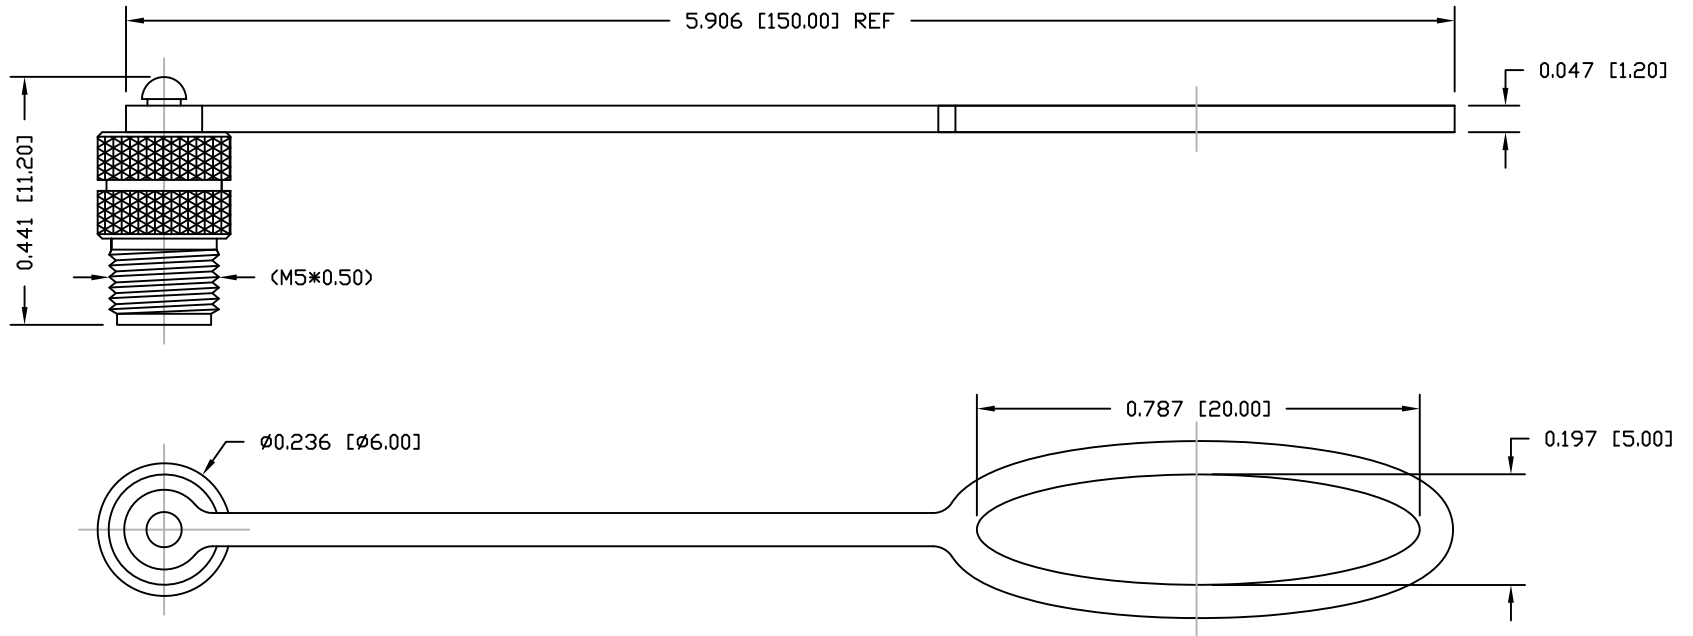

DESCRIPTION: M5 FEMALE - FEMALE DUST COVER

NOTE:
MATERIAL: PVC, BLACK
CHAIN: BRASS
NUT: BLACK NICKEL
FINISH: BLACK NICKEL
NUT: BLACK NICKEL

RoHS COMPLIANT

DO NOT SCALE FROM DRAWING

THESE DRAWINGS AND SPECIFICATIONS ARE THE PROPERTY OF NorComp AND SHALL NOT BE REPRODUCED, COPIED OR USED AS THE BASIS FOR THE MANUFACTURE OR SALE OF APPARATUS WITHOUT WRITTEN PERMISSION.

DRAWN:

C. SMITH

DATE:

12-05-14

NorComp

SCALE:

NTS

SHEET

1

OF

1

REV

2

DWG NO.

850203M-DC