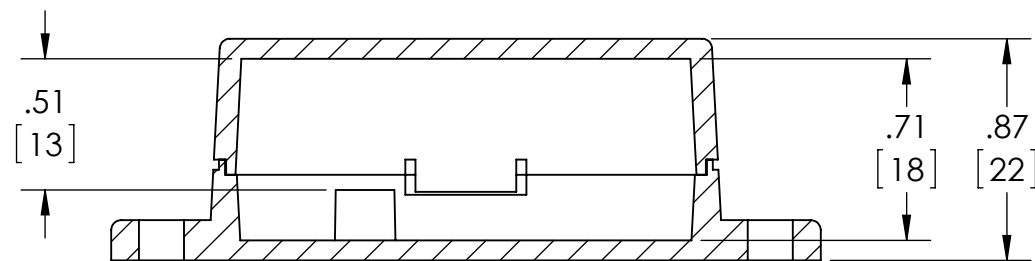

PART NAME

SNAP UTILITY BOX

PART No.

CU-18420-B CU-18420-W

REVISION DATE

10-7-14

MATERIAL:  
ABS UL94-HB

COLOR:  
BLACK OR WHITE

DIMENSIONS IN INCH[MM]

DRAWING FOR REFERENCE