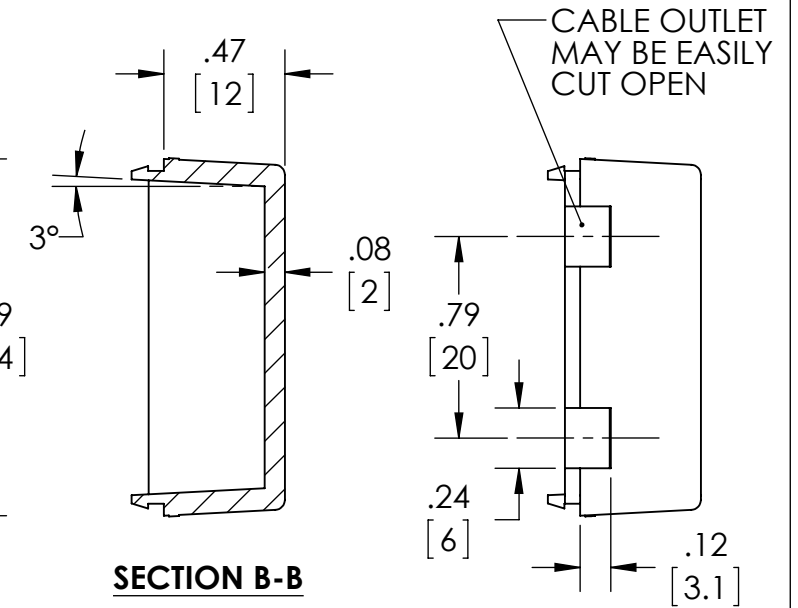

PART NAME

SNAP UTILITY BOX

PART No.

CU-18420-B CU-18420-W

REVISION DATE

10-7-14

MATERIAL:  
ABS UL94-HB

COLOR:  
BLACK OR WHITE

DIMENSIONS IN INCH[MM]

DRAWING FOR REFERENCE