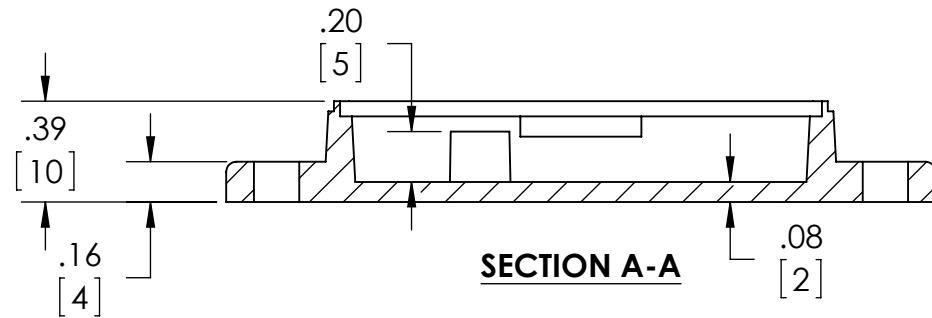

PART NAME

SNAP UTILITY BOX

PART No.

CU-18420-B CU-18420-W

REVISION DATE

10-7-14

MATERIAL:  
ABS UL94-HB

COLOR:  
BLACK OR WHITE

DIMENSIONS IN INCH[MM]

DRAWING FOR REFERENCE