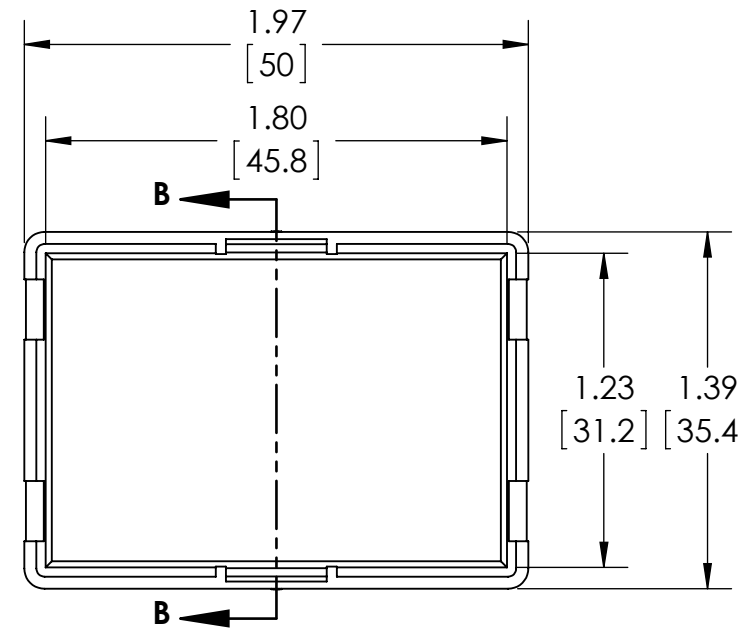

PART NAME

SNAP UTILITY BOX

PART No.

CU-18420-B CU-18420-W

REVISION DATE

10-7-14

MATERIAL:  
ABS UL94-HB

COLOR:  
BLACK OR WHITE

DIMENSIONS IN INCH[MM]

DRAWING FOR REFERENCE