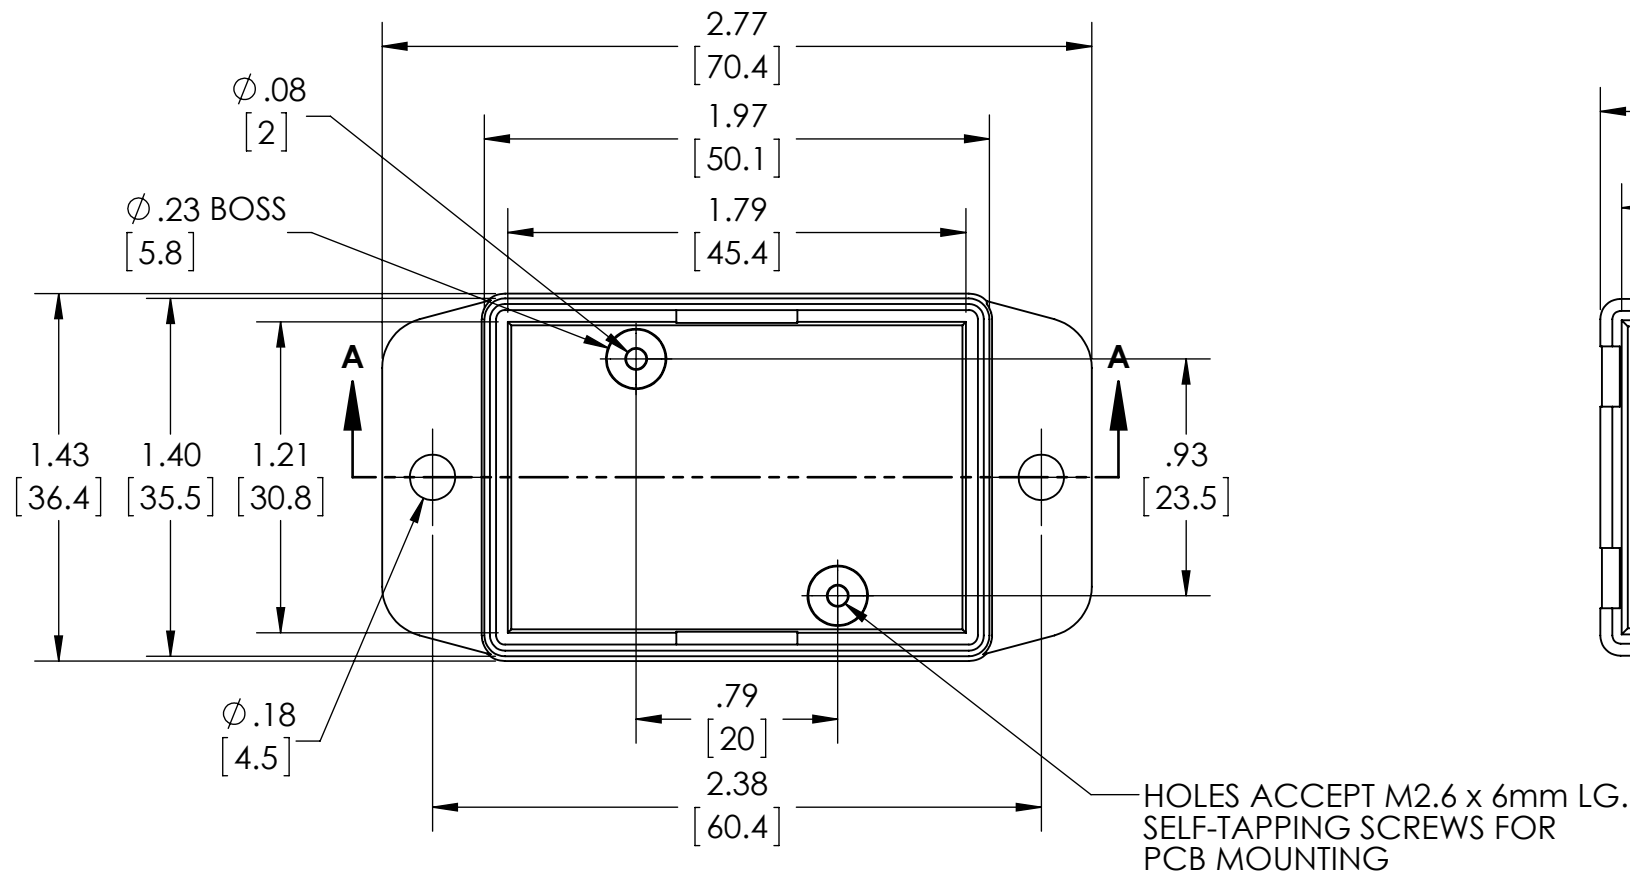

PART NAME

SNAP UTILITY BOX

PART No.

CU-18420-B CU-18420-W

REVISION DATE

10-7-14

MATERIAL:  
ABS UL94-HB

COLOR:  
BLACK OR WHITE

DIMENSIONS IN INCH[MM]

DRAWING FOR REFERENCE