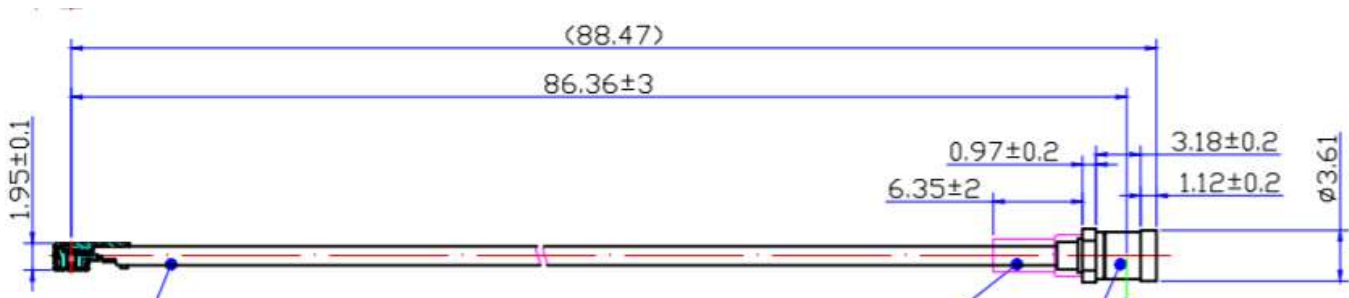

P1CA-SMBUFL-U137-3.4

Cable Assembly, miniature SMPM male bulkhead (full detent) to UFL, 1.37mm flex, 3.4 inch. SMPM bulkhead connector dimensions equivalent to GPPO B016-B33-02. Frequency DC to 6 GHz.

Product Features

P1CA-SMBUFL-U137-3.4 is a miniature cable assembly, SMPM male bulkhead (full detent) to UFL, 1.37mm flex, 3.4 inch.

Frequency is DC to 6 GHz.

Electrical Specification: $T_{\text{Ambient}} = 25^{\circ}\text{C}$

Parameter	Frequency Range	Units	Min	Typical	Max	Notes
Frequency Range		GHz	DC		6.0	

Mechanical And Environmental Specifications:

Parameter	Description	Notes
Connector 1	SMPM Female Bulkhead Mount	
Connector 2	U.FL Plug	
Length	3.4	
RoHS Compliance	Yes	

Drawing

P1CA-SMBUFL-U137-3.4

Cable Assembly, miniature SMPM male bulkhead (full detent) to UFL, 1.37mm flex, 3.4 inch. SMPM bulkhead connector dimensions equivalent to GPPO B016-B33-02. Frequency DC to 6 GHz.