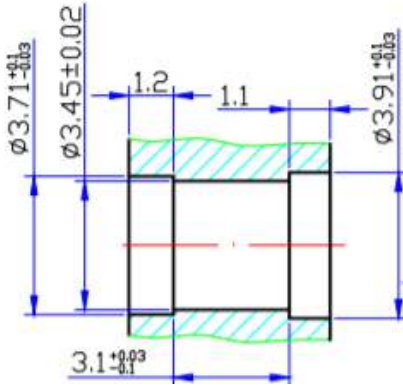

P1CA-SMBUFL-U137-3.4

Cable Assembly, miniature SMPM male bulkhead (full detent) to UFL, 1.37mm flex, 3.4 inch. SMPM bulkhead connector dimensions equivalent to GPPO B016-B33-02. Frequency DC to 6 GHz.

Graph

Product Notes