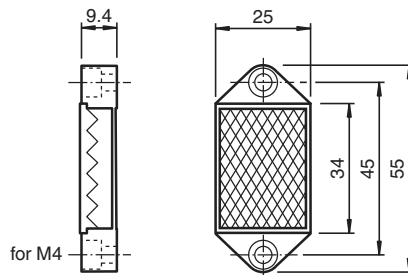

# Reflector REF-H32

- Mounting holes for simple installation

Reflector, hexagonal 55 mm x 25 mm, mounting holes

## Dimensions

## Technical Data

<b>General specifications</b>	
Construction type	hexagonal
<b>Ambient conditions</b>	
Ambient temperature	-20 ... 60 °C (-4 ... 140 °F)
<b>Mechanical specifications</b>	
Material	PMMA/ABS
Dimensions	55 mm x 25 mm x 9.4 mm
Mounting	mounting holes