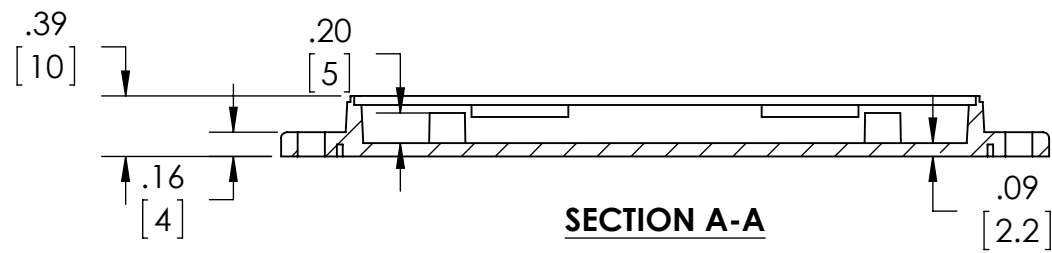

PART NAME

SNAP UTILITY BOX

PART No.

CU-18429-B CU-18429-W

REVISION DATE

10-7-14

MATERIAL:
ABS UL94-HB

COLOR:
BLACK OR WHITE

DIMENSIONS IN INCH[MM]

DRAWING FOR REFERENCE