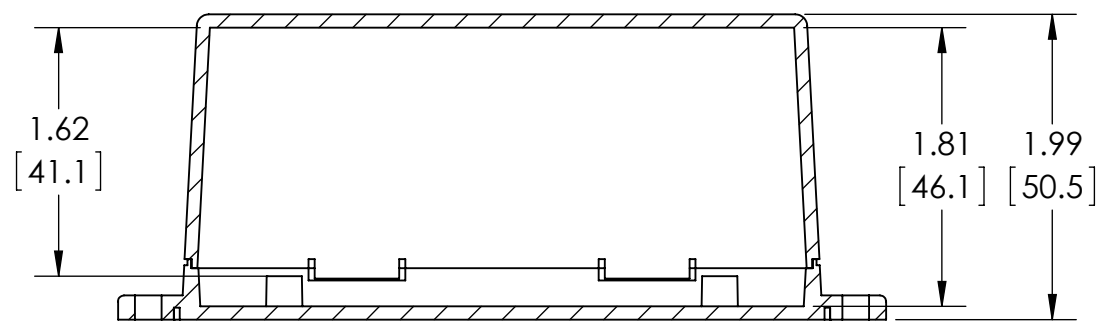

PART NAME

SNAP UTILITY BOX

PART No.

CU-18429-B CU-18429-W

REVISION DATE

10-7-14

MATERIAL:
ABS UL94-HB

COLOR:
BLACK OR WHITE

DIMENSIONS IN INCH[MM]

DRAWING FOR REFERENCE