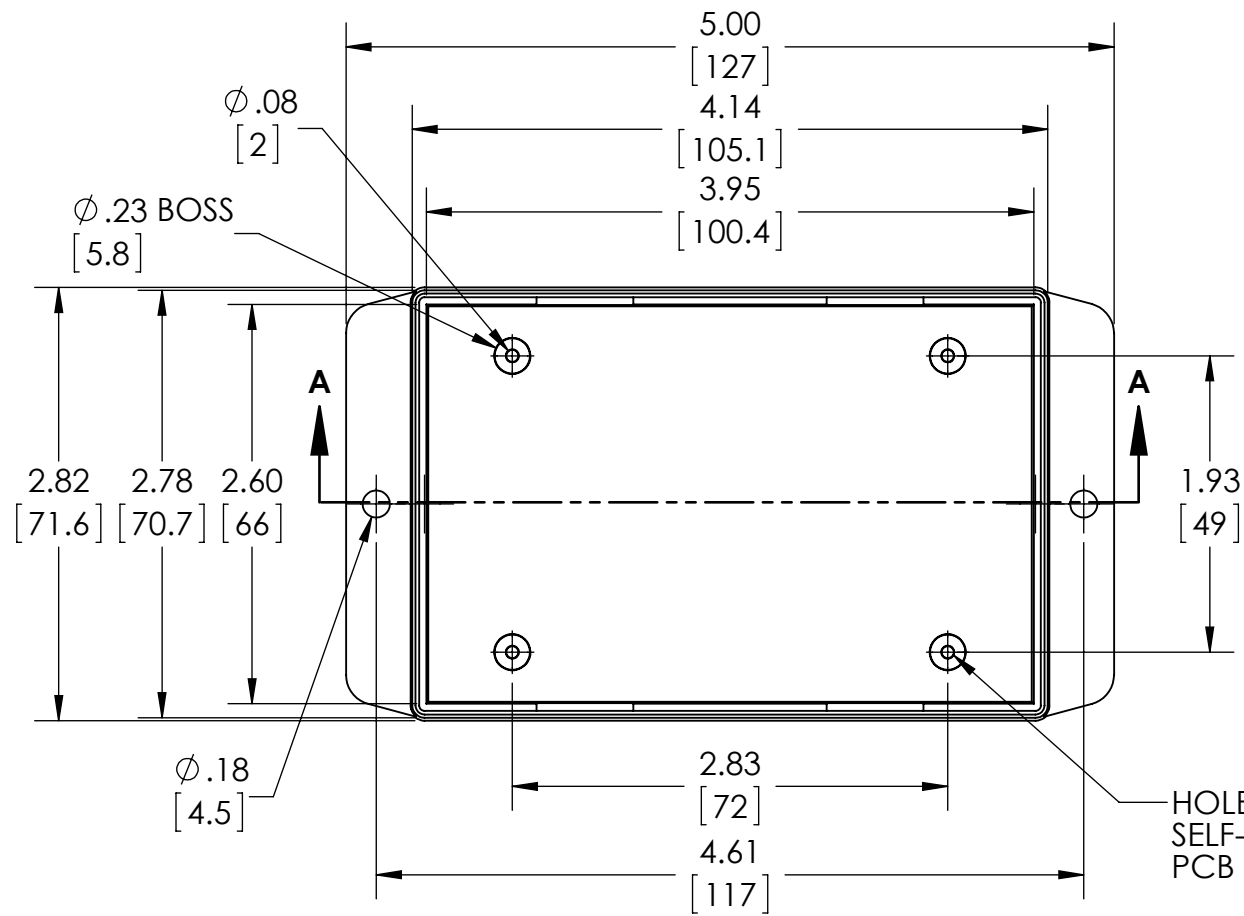

PART NAME

SNAP UTILITY BOX

PART No.

CU-18429-B CU-18429-W

REVISION DATE

10-7-14

MATERIAL:
ABS UL94-HB

COLOR:
BLACK OR WHITE

DIMENSIONS IN INCH[MM]

DRAWING FOR REFERENCE