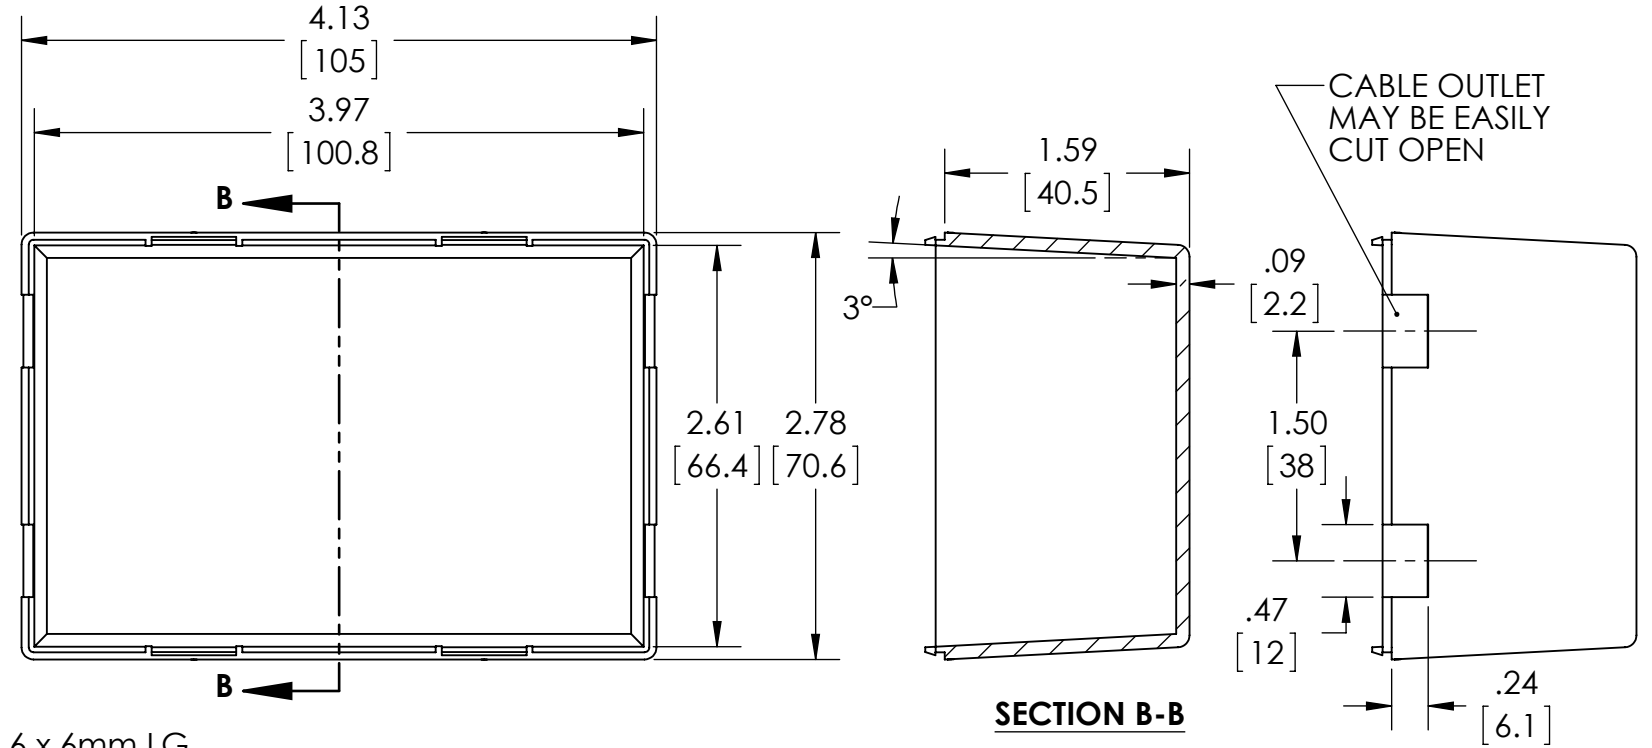

PART NAME

SNAP UTILITY BOX

PART No.

CU-18429-B CU-18429-W

REVISION DATE

10-7-14

MATERIAL:
ABS UL94-HB

COLOR:
BLACK OR WHITE

DIMENSIONS IN INCH[MM]

DRAWING FOR REFERENCE