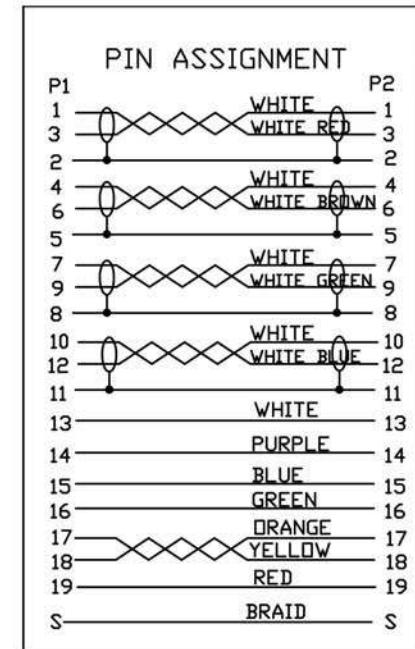

11		TUBE-HT-Ø1.0MM (THIN)	20*24	MM
10		HI TEAMP TAPE,W15MM	60*2	MM
9		FOIL-CU-20	50*2	MM
8		SOL-WIRE-FULL TIN-1.2	3.0	G
7		PVC-BLACK10/50	26	G
6		PE-5321	6	G
5		SOL-WIRE-FULL TIN-0.5	1.2	G
4		TUBE-HT-Ø3.0MM (THIN)	10*8	MM
3		TUBE-HT-Ø1.5MM (THIN)	7*20	MM
2	110640000046	HDMI A type Conn	2	PCS
1	100204915R09	U20276,[(1P*24#+D+A)*4C+1P*24#+5C*24#] +A+B-BLACK10-Ø 10.5(HDMI CABLE)	10.0	M
NO	TYPE	DESCRIPTION	QTY	UNIT

ITEM NO  
**AK627-10-R (10 M)**

TITLE  
**HDMI Cable, A/Male to A/Male**

**ASSMANN**  
Electronics, Inc.

1840 W. Drake Drive, Suite 101 - Tempe, AZ 85283  
Toll Free: 1-877-277-6266 Email: info@usa-assmann.com