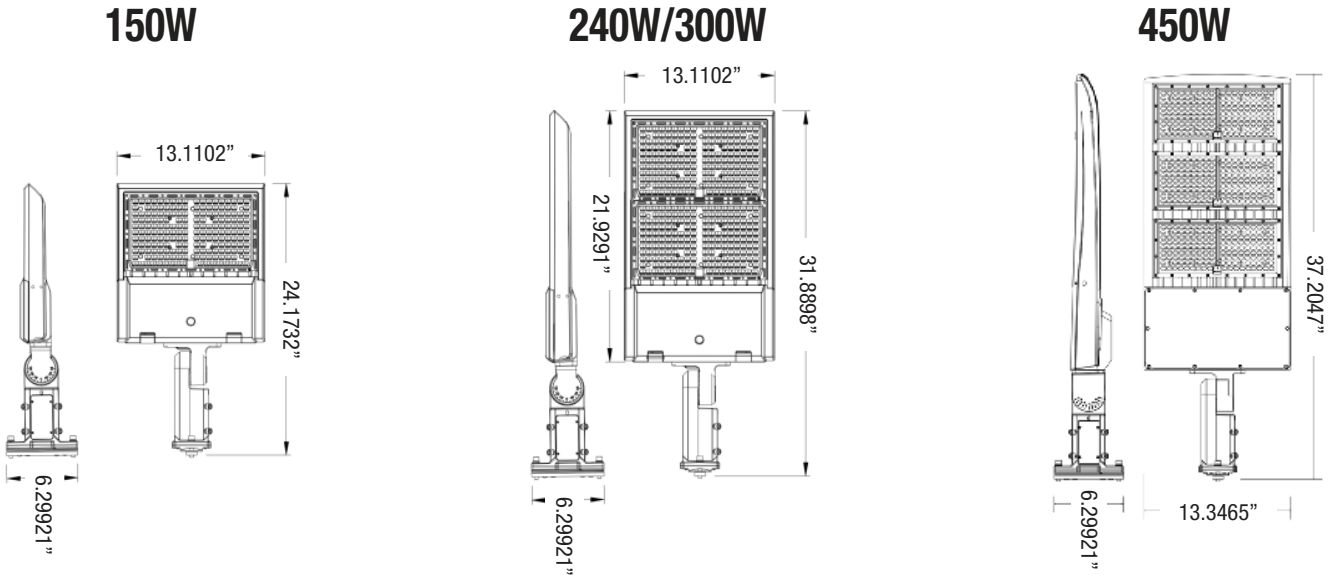

LED Area Light

ZOHO 4th Gen Series

450W Distribution Diagram

Luminaire Property

Luminaire Manufacturer:
Voltage: 120.3 V
Power: 448.00 W

Photometric Results

IES Classification: Type IV
Total Rated Lamp Lumens: 57631.0 lm
Efficiency: 100%
Upward Ratio: 1%
Central Intensity: 15169.98 cd
Pos of Max. Intensity: H15 V72

Current: 3.742 A
Power Factor: 0.995

Longitudinal Classification: Medium
Measurement Flux: 57631 lm
Downward Ratio: 99%
Luminaire Efficacy Rating (LER): 128.69
Max. Intensity: 19402.29 cd

The Average Illuminance Effective Figure

LED Area Light

ZOHO 4th Gen Series

Dimensions

Universal Mount

Yoke Mount

LED Area Light

ZOHO 4th Gen Series

Packaging