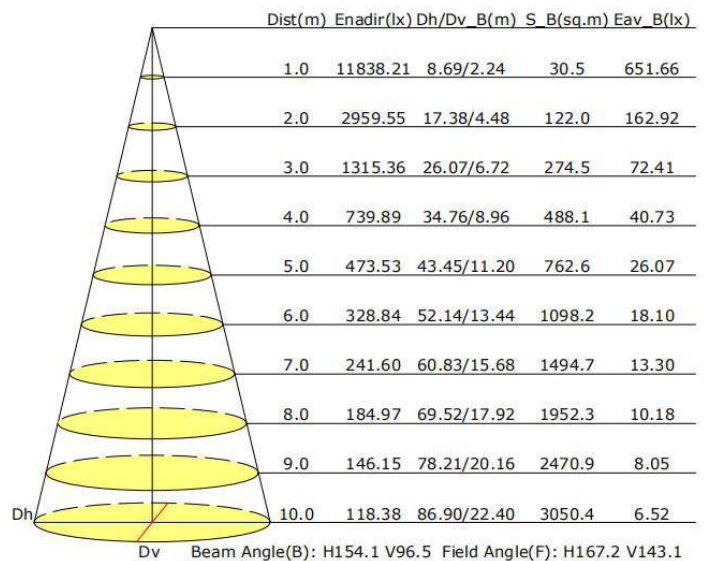

Current: 1.276 A
Power Factor: 0.998

Longitudinal Classification: Medium
Measurement Flux: 25178.7 lm
Downward Ratio: 99%
Luminaire Efficacy Rating (LER): 164.51
Max. Intensity: 8888.45 cd

Illuminance at a Distance(Beam Angle)

LED Area Light

ZOHO 4th Gen Series

240W Distribution Diagram

Luminous Intensity Distribution Curve

Illuminance at a Distance

LED Area Light

ZOHO 4th Gen Series

300W Distribution Diagram

Luminaire Property

Luminaire Manufacturer:
Voltage: 120.7 V
Power: 303.00 W

Photometric Results

IES Classification: Type III
Total Rated Lamp Lumens: 49132.1 lm
Efficiency: 100%
Upward Ratio: 1%
Central Intensity: 11838.21 cd
Pos of Max. Intensity: H157.5 V68

Current: 2.512 A
Power Factor: 0.999

Longitudinal Classification: Medium
Measurement Flux: 49132.1 lm
Downward Ratio: 99%
Luminaire Efficacy Rating (LER): 162.20
Max. Intensity: 18689.78 cd

Illuminance at a Distance(Beam Angle)