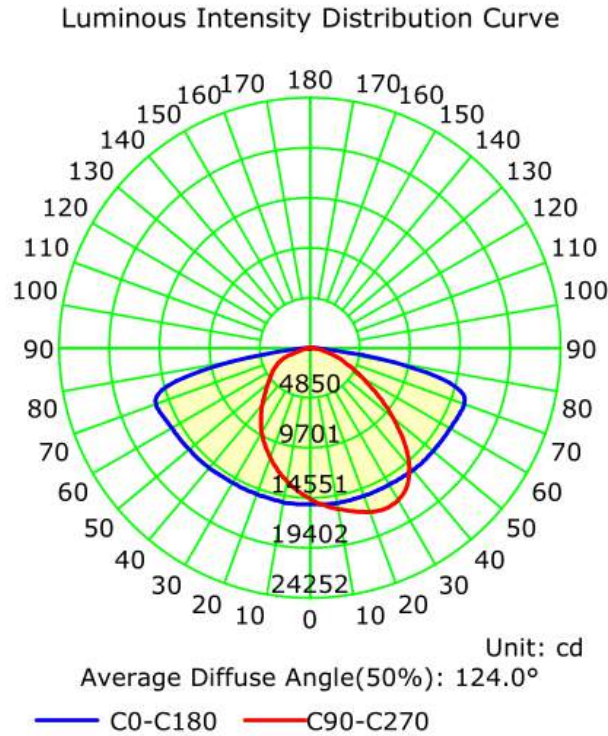

Current: 1.276 A
Power Factor: 0.998

Longitudinal Classification: Medium
Measurement Flux: 25178.7 lm
Downward Ratio: 99%
Luminaire Efficacy Rating (LER): 164.51
Max. Intensity: 8888.45 cd

Illuminance at a Distance(Beam Angle)

Current: 2.512 A
Power Factor: 0.999

Longitudinal Classification: Medium
Measurement Flux: 49132.1 lm
Downward Ratio: 99%
Luminaire Efficacy Rating (LER): 162.20
Max. Intensity: 18689.78 cd

Illuminance at a Distance(Beam Angle)

LED Area Light

ZOHO 4th Gen Series

450W Distribution Diagram

Luminaire Property

Luminaire Manufacturer:
Voltage: 120.3 V
Power: 448.00 W

Photometric Results

IES Classification: Type IV
Total Rated Lamp Lumens: 57631.0 lm
Efficiency: 100%
Upward Ratio: 1%
Central Intensity: 15169.98 cd
Pos of Max. Intensity: H15 V72

Current: 3.742 A
Power Factor: 0.995

Longitudinal Classification: Medium
Measurement Flux: 57631 lm
Downward Ratio: 99%
Luminaire Efficacy Rating (LER): 128.69
Max. Intensity: 19402.29 cd

The Average Illuminance Effective Figure