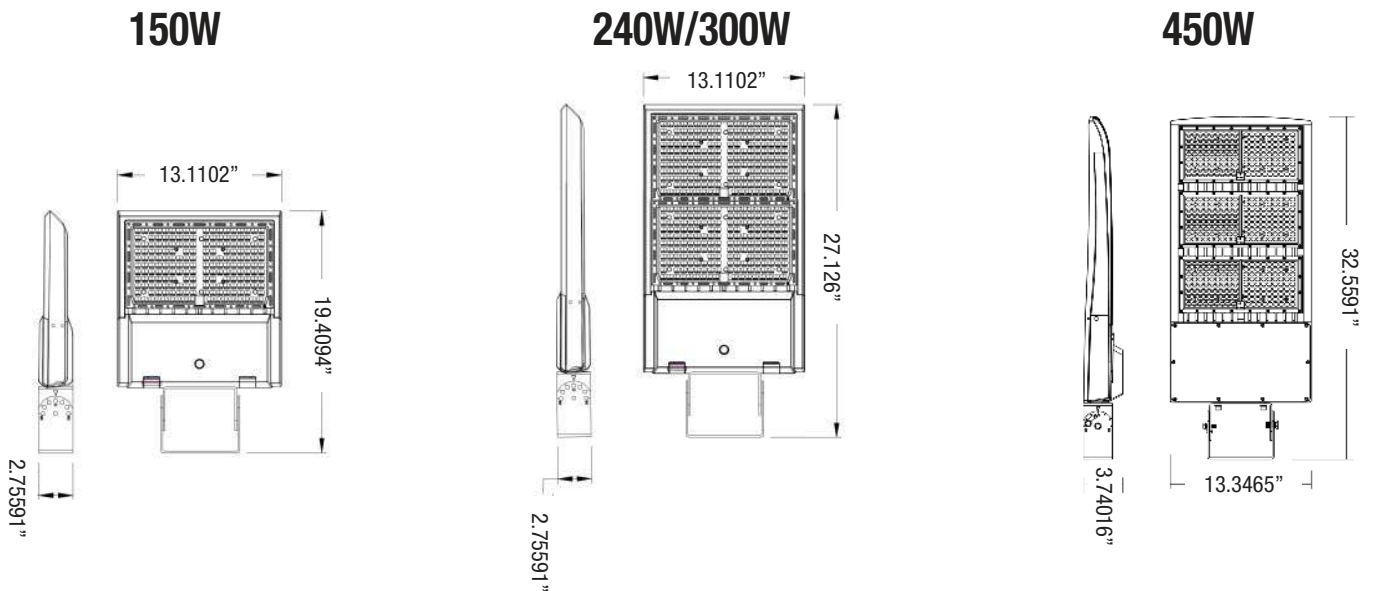

LED Area Light

ZOHO 4th Gen Series

Dimensions

Universal Mount

Yoke Mount

LED Area Light

ZOHO 4th Gen Series

Packaging