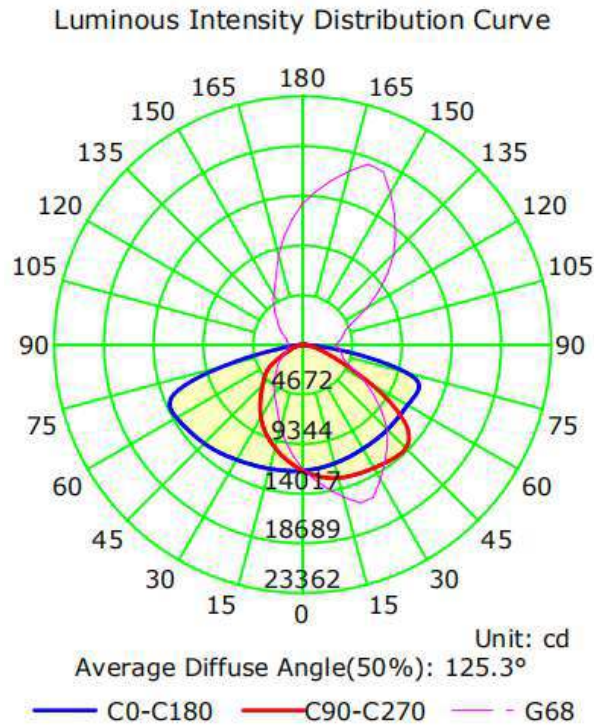

150W Distribution Diagram

Luminaire Manufacturer:
Voltage: 120.2 V
Power: 153.10 W

Photometric Results

IES Classification: Type III
Total Rated Lamp Lumens: 25178.7 lm
Efficiency: 100%
Upward Ratio: 1%
Central Intensity: 6295.98 cd
Pos of Max. Intensity: H157.5 V70

Current: 1.276 A
Power Factor: 0.998

Longitudinal Classification: Medium
Measurement Flux: 25178.7 lm
Downward Ratio: 99%
Luminaire Efficacy Rating (LER): 164.51
Max. Intensity: 8888.45 cd

Illuminance at a Distance(Beam Angle)

LED Area Light

ZOHO 4th Gen Series

240W Distribution Diagram

Luminous Intensity Distribution Curve

Illuminance at a Distance

LED Area Light

ZOHO 4th Gen Series

300W Distribution Diagram

Current: 2.512 A
Power Factor: 0.999

Longitudinal Classification: Medium
Measurement Flux: 49132.1 lm
Downward Ratio: 99%
Luminaire Efficacy Rating (LER): 162.20
Max. Intensity: 18689.78 cd

Illuminance at a Distance(Beam Angle)