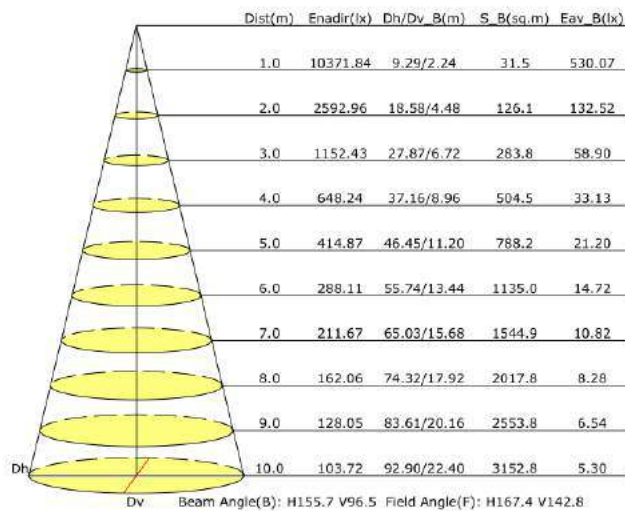

Current: 1.276 A
Power Factor: 0.998

Longitudinal Classification: Medium
Measurement Flux: 25178.7 lm
Downward Ratio: 99%
Luminaire Efficacy Rating (LER): 164.51
Max. Intensity: 8888.45 cd

Illuminance at a Distance(Beam Angle)

LED Area Light

ZOHO 4th Gen Series

240W Distribution Diagram

Luminous Intensity Distribution Curve

Illuminance at a Distance

LED Area Light

ZOHO 4th Gen Series

300W Distribution Diagram

Luminaire Property

Luminaire Manufacturer:
Voltage: 120.7 V
Power: 303.00 W

Photometric Results

IES Classification: Type III
Total Rated Lamp Lumens: 49132.1 lm
Efficiency: 100%
Upward Ratio: 1%
Central Intensity: 11838.21 cd
Pos of Max. Intensity: H157.5 V68

Current: 2.512 A
Power Factor: 0.999

Longitudinal Classification: Medium
Measurement Flux: 49132.1 lm
Downward Ratio: 99%
Luminaire Efficacy Rating (LER): 162.20
Max. Intensity: 18689.78 cd

Illuminance at a Distance(Beam Angle)