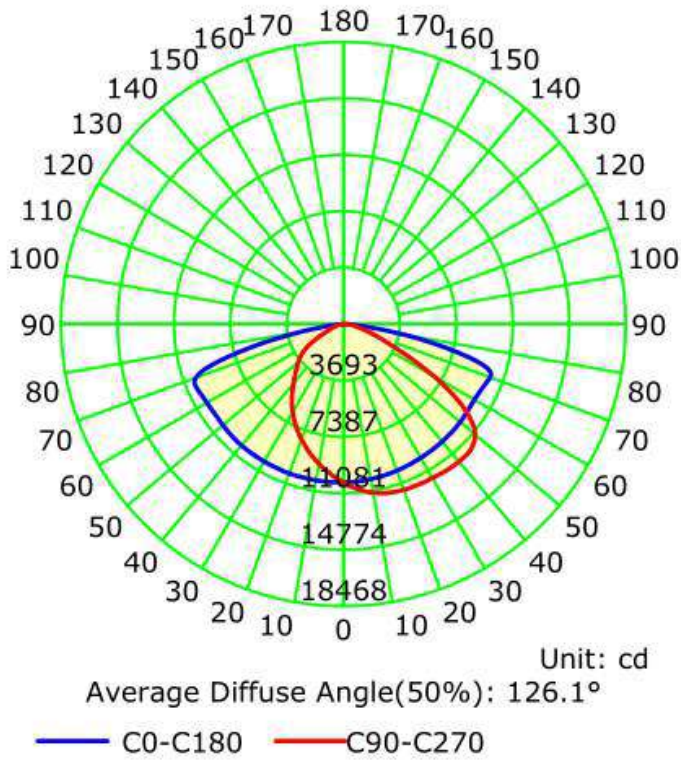

150W Distribution Diagram

Luminaire Manufacturer:
Voltage: 120.2 V
Power: 153.10 W

Photometric Results

IES Classification: Type III
Total Rated Lamp Lumens: 25178.7 lm
Efficiency: 100%
Upward Ratio: 1%
Central Intensity: 6295.98 cd
Pos of Max. Intensity: H157.5 V70

Current: 1.276 A
Power Factor: 0.998

Longitudinal Classification: Medium
Measurement Flux: 25178.7 lm
Downward Ratio: 99%
Luminaire Efficacy Rating (LER): 164.51
Max. Intensity: 8888.45 cd

Illuminance at a Distance(Beam Angle)

LED Area Light

ZOHO 4th Gen Series

240W Distribution Diagram

Luminous Intensity Distribution Curve

Illuminance at a Distance

LED Area Light

ZOHO 4th Gen Series

300W Distribution Diagram

Current: 2.512 A
Power Factor: 0.999

Longitudinal Classification: Medium
Measurement Flux: 49132.1 lm
Downward Ratio: 99%
Luminaire Efficacy Rating (LER): 162.20
Max. Intensity: 18689.78 cd

Illuminance at a Distance(Beam Angle)