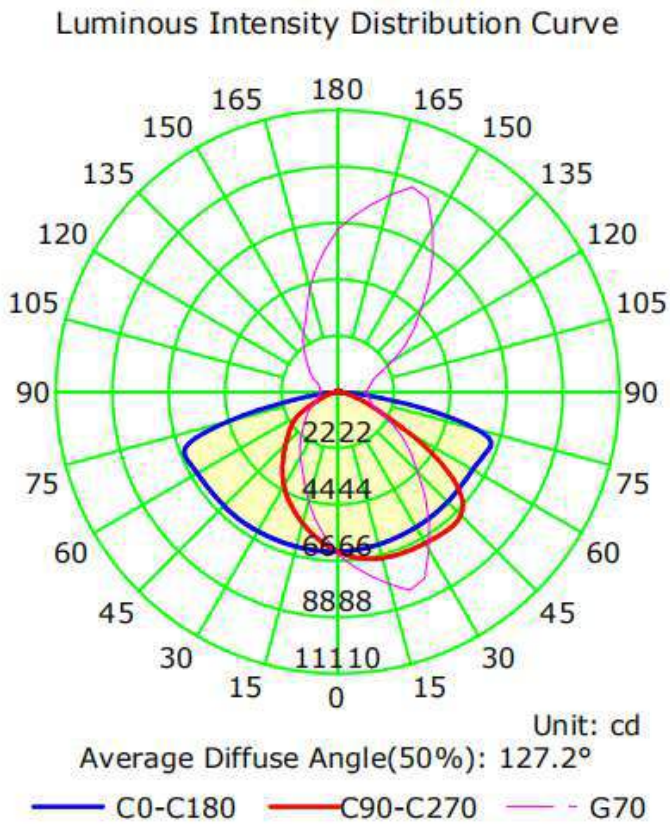

CORRELATED COLOR TEMPERATURE (CCT)

(866) 786-1117 • www.BeyondLEDTechnology.com

Due to continuous product improvement, information in this document is subject to change.

LED Area Light

ZOHO 4th Gen Series

150W Distribution Diagram

Luminaire Manufacturer:
Voltage: 120.2 V
Power: 153.10 W

Photometric Results

IES Classification: Type III
Total Rated Lamp Lumens: 25178.7 lm
Efficiency: 100%
Upward Ratio: 1%
Central Intensity: 6295.98 cd
Pos of Max. Intensity: H157.5 V70

Current: 1.276 A
Power Factor: 0.998

Longitudinal Classification: Medium
Measurement Flux: 25178.7 lm
Downward Ratio: 99%
Luminaire Efficacy Rating (LER): 164.51
Max. Intensity: 8888.45 cd

Illuminance at a Distance(Beam Angle)

Current: 2.512 A
Power Factor: 0.999

Longitudinal Classification: Medium
Measurement Flux: 49132.1 lm
Downward Ratio: 99%
Luminaire Efficacy Rating (LER): 162.20
Max. Intensity: 18689.78 cd

Illuminance at a Distance(Beam Angle)