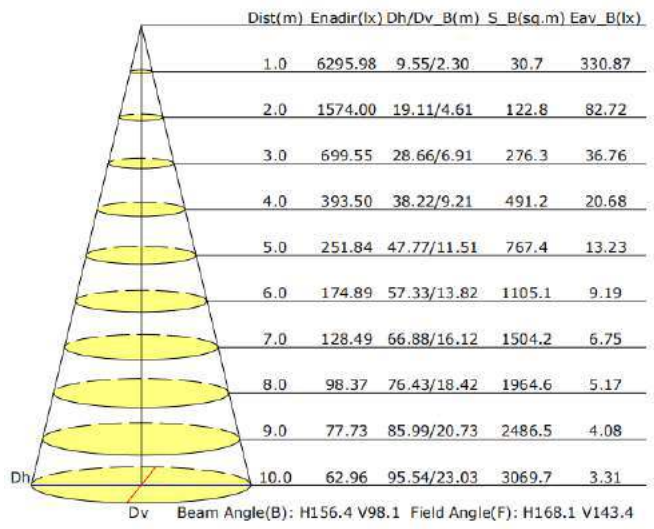

150W Distribution Diagram

Luminaire Manufacturer:
Voltage: 120.2 V
Power: 153.10 W

Photometric Results

IES Classification: Type III
Total Rated Lamp Lumens: 25178.7 lm
Efficiency: 100%
Upward Ratio: 1%
Central Intensity: 6295.98 cd
Pos of Max. Intensity: H157.5 V70

Current: 1.276 A
Power Factor: 0.998

Longitudinal Classification: Medium
Measurement Flux: 25178.7 lm
Downward Ratio: 99%
Luminaire Efficacy Rating (LER): 164.51
Max. Intensity: 8888.45 cd

Illuminance at a Distance(Beam Angle)