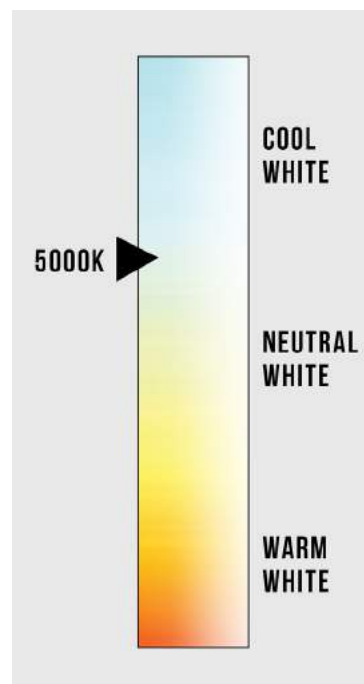

ZOHO 4th Gen Series is compatible with Black Slip Fitter Mount 151632 and Black Straight Arm Mount 151633

Specifications

Color temperature	5000K
CRI	>70
Lumen	25500Lm | 40800Lm | 51000Lm | 56250Lm
Lumen Efficacy	180 Lm/W | 180 Lm/W | 180 Lm/W | 125 Lm/W
Input Power	150W | 240W | 300W | 450W
Standard Viewing Angle	140X100°(Typell) | 140X100°(Typell) | 140X100°(Typell) | 150X85°(Typell)
Input Voltage	120-277Vac 50/60Hz | 120-277Vac 50/60Hz | 120-277Vac 50/60Hz | 100-277Vac 50/60Hz
PF	>0.9
Waterproof Rating	IP65

LED Brand	Bridgelux
LED Type	3030
LED QTY	304Pcs | 532Pcs | 608Pcs | 418Pcs
Housing	Aluminum
Optional Accessory	Optional 3 pin Screw-in photocell
Housing color	Black or Bronze

Operating Temperature	-40°F to 113°F
Operating Humidity	20% - 90% RH
Storage Temperature	-40°F to 176°F
Storage Humidity	10% - 95%
Application	Outdoor / Indoor
Safety Certification	UL, cUL
Warranty Time	5 Years

CORRELATED COLOR TEMPERATURE (CCT)

(866) 786-1117 • www.BeyondLEDTechnology.com

Due to continuous product improvement, information in this document is subject to change.