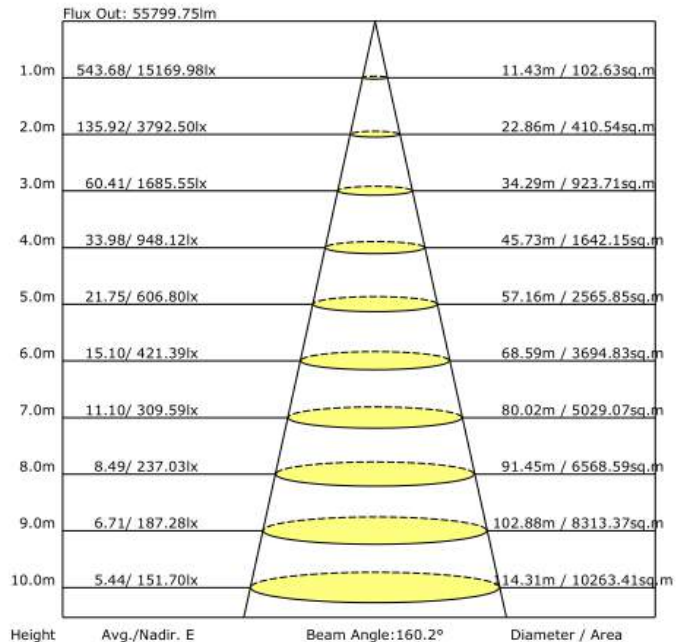

Current: 2.512 A
Power Factor: 0.999

Longitudinal Classification: Medium
Measurement Flux: 49132.1 lm
Downward Ratio: 99%
Luminaire Efficacy Rating (LER): 162.20
Max. Intensity: 18689.78 cd

Illuminance at a Distance(Beam Angle)

LED Area Light

ZOHO 4th Gen Series

450W Distribution Diagram

Luminaire Property

Luminaire Manufacturer:
Voltage: 120.3 V
Power: 448.00 W

Photometric Results

IES Classification: Type IV
Total Rated Lamp Lumens: 57631.0 lm
Efficiency: 100%
Upward Ratio: 1%
Central Intensity: 15169.98 cd
Pos of Max. Intensity: H15 V72

Current: 3.742 A
Power Factor: 0.995

Longitudinal Classification: Medium
Measurement Flux: 57631 lm
Downward Ratio: 99%
Luminaire Efficacy Rating (LER): 128.69
Max. Intensity: 19402.29 cd

The Average Illuminance Effective Figure