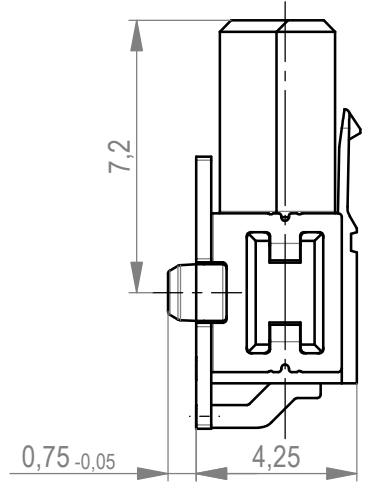

Anforderungsstufe 1
performance level 1

Kontaktbereich vergoldet
mating area gold plating

Anschlussbereich verzinkt 4-6 μm
terminal area 4-6 μm tin plating

Koplanarität der Anschlüsse $\leq 0,1 \text{ mm}$
coplanarity area of termination $\leq 0,1 \text{ mm}$

mit Verriegelung, ohne Hilfsmittel lösbar, Bauteilfarbe: schwarz
with locking mechanism, without tool unlockable, component color: black

Dimension no.	Tolerances		Scale	5:1
	ISO 8015	All Dimensions in mm	Material	
Customer drawing:	Subject to modification without prior notice. Drawing will not be updated.		Federl. SMC-Q 12-SMD-BA7 Female SMC-Q 12-SMD-type7	
All rights reserved. Only for Information. To ensure that this is the latest version of this drawing, please contact one of the ERNI companies before using.			354939	
c	25.05.2021	ERNI International AG Zürichstrasse 72 8306 Brüttsellen - Zürich Switzerland		I
Index	Date	Class		A3
		SMCQ