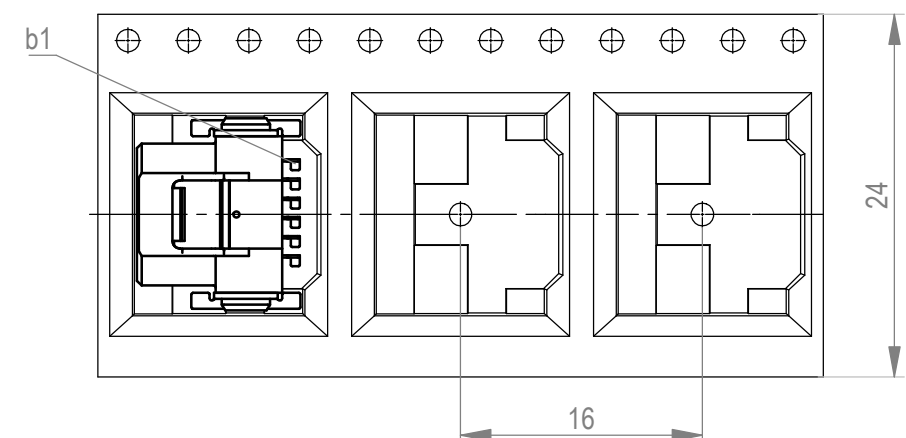

Verpackt im Gurt in Anlehnung an DIN IEC 60286-3
tape on reel packaging according to DIN IEC 60286-3
Verpackungseinheit: 560 Stück
packaging unit: 560 pcs

Abspulrichtung - reel off direction