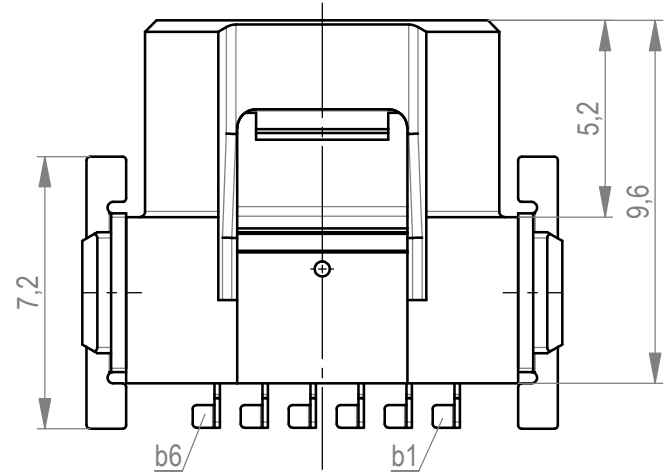

Verpackt im Gurt in Anlehnung an DIN IEC 60286-3
tape on reel packaging according to DIN IEC 60286-3
Verpackungseinheit: 560 Stück
packaging unit: 560 pcs

Abspulrichtung - reel off direction