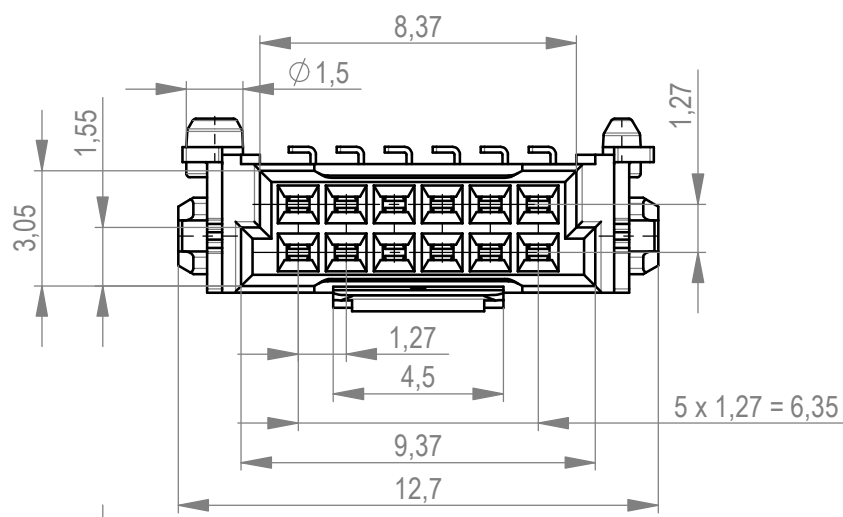

Verpackt im Gurt in Anlehnung an DIN IEC 60286-3
tape on reel packaging according to DIN IEC 60286-3
Verpackungseinheit: 560 Stück
packaging unit: 560 pcs

Abspulrichtung - reel off direction