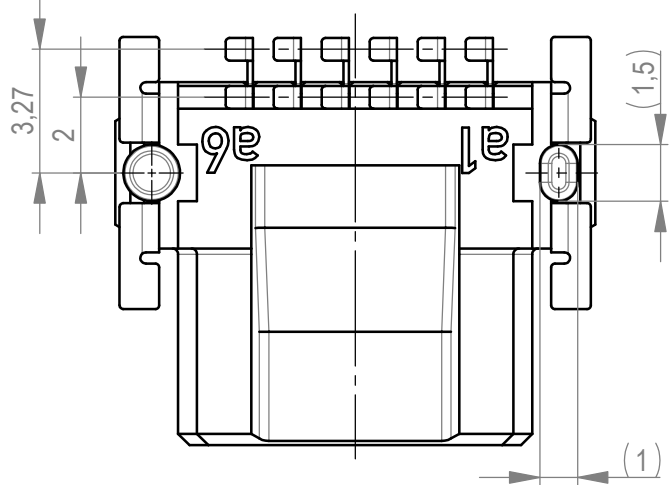

Verpackt im Gurt in Anlehnung an DIN IEC 60286-3
tape on reel packaging according to DIN IEC 60286-3
Verpackungseinheit: 560 Stück
packaging unit: 560 pcs

Abspulrichtung - reel off direction