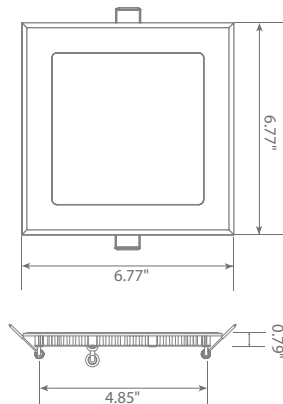

Product Dimensions