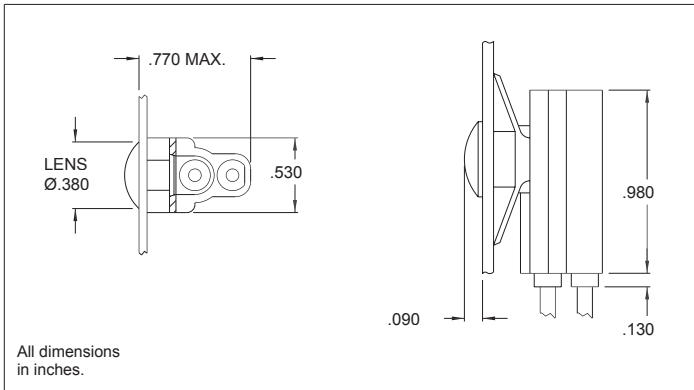

### Description and Features

Mounting: Will snap-fit into  $\text{Ø}0.032/0.317$  in panels  
.202/.125 thick.

Wire Leads: No. 22 AWG (105°C) 4.40/4.80 long,  
stripped .430/.570

Lens: Polycarbonate

Housing: White nylon