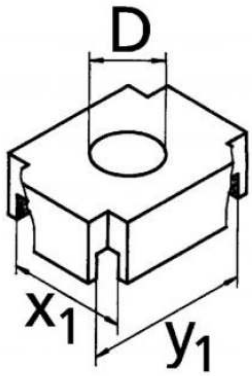

CSF Adapter Ø 11 mm (DS 22, DS 80, DSV 80)

Benefits

- > Longlife Iron, leadfree optimized

**Technical Data**

Tip shape	---
Length mm	---
Length inches	---
Width in mm	---
Width in inches	---
Outer diameter in mm	---
Outer diameter in inches	---
Inner diameter mm	---
Inner diameter inches	---
Nozzle length in mm	---
Nozzle length in inches	---
Packaging unit	---