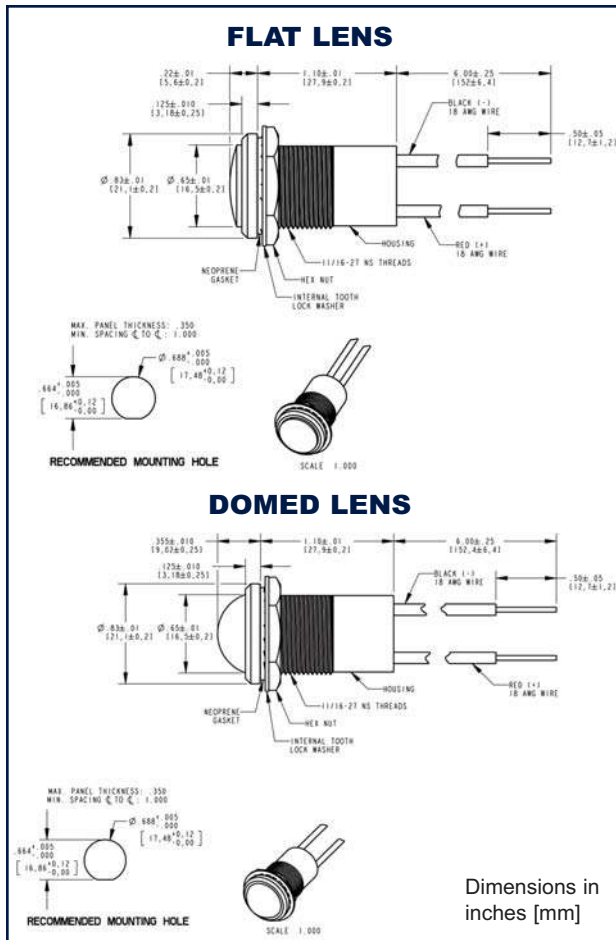

Dialight

657 Series

Domed & Flat LED Watertight 11/16" Mounting Hole Panel Mount Indicators

FEATURES / BENEFITS

- ▲ IP67 / NEMA 4X
- ▲ Cool-to-the-touch Operation
- ▲ Available with non-tinted lenses to eliminate "phantom effect"
- ▲ Daylight Viewable
- ▲ Resistant to shock and vibration
- ▲ Lens Option:
 - Low Profile Flat
 - Wide Angle Domed
- ▲ RoHS compliant
- ▲ Anti-Capillary Wire
- ▲ LED Technology engineered for up to 100k hours of operation

SPECIFICATIONS

- ▲ Operating Voltage - 5, 12, 24 VDC
- ▲ Operating temperature -35° C to + 65° C
- ▲ Storage temperature -40° C to +100° C
- ▲ Front Mounting in 11/16" clearance hole
- ▲ IP67 / NEMA 4X
- ▲ Lead wire – 18 AWG anti-capillary, standard
- ▲ Available in Red, Yellow, Green, Blue, Orange and White
- ▲ Mounting Torque - 15in Lbs.
- ▲ Lens Material UV Stabilized Polycarbonate 94-VO
- ▲ Max Panel Thickness - .350"