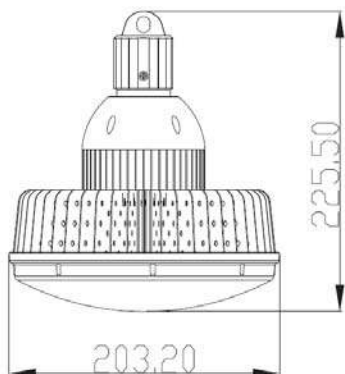

General

RoHS	Lead-Free. Fully compliant to RoHS Directive 2011/65/EU
Packaging :	Box
Storage Temperature:	-40°C to +150°C

Performance & Mechanical

Part Number	*Heat Dissipation	Dimension (mm) D x H	Fin Surface Area (cm ²)	Weight (kg)	Kit Solution
LRS285200TW	200W	285 x 150	9675	1.4	
LRS285200TWK	200W	292 x 404	9675	2.9	Diffuser, Housing, Connector
LRS285200UF	180W	285 x 150	9675	1.4	
LRS285200UFK	180W	292 x 404	9675	2.9	Diffuser, Housing, Connector

Mechanical Specifications

Mechanical Specifications

Long Sleeve with Ring

Long Sleeve with E39/40 Connector

Short Sleeve with Ring

Short Sleeve with E39/40 Connector