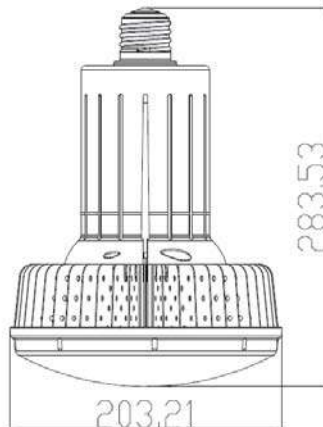

General

RoHS	Lead-Free. Fully compliant to RoHS Directive 2011/65/EU
Packaging :	Box
Storage Temperature:	-40°C to +150°C

Performance & Mechanical

Part Number	*Heat Dissipation	Dimension (mm) D x H	Fin Surface Area (cm ²)	Weight (kg)	Kit Solution
LRS285200TW	200W	285 x 150	9675	1.4	
LRS285200TWK	200W	292 x 404	9675	2.9	Diffuser, Housing, Connector
LRS285200UF	180W	285 x 150	9675	1.4	
LRS285200UFK	180W	292 x 404	9675	2.9	Diffuser, Housing, Connector

*Heat Dissipation and Thermal Resistance are based on using discrete LEDs and should be considered for reference only. Actual results may vary due to the LED configuration, the finish chosen, and the environmental conditions.

Mechanical Specifications

Mechanical Specifications

Long Sleeve with Ring

Long Sleeve with E39/40 Connector

Short Sleeve with Ring

Short Sleeve with E39/40 Connector