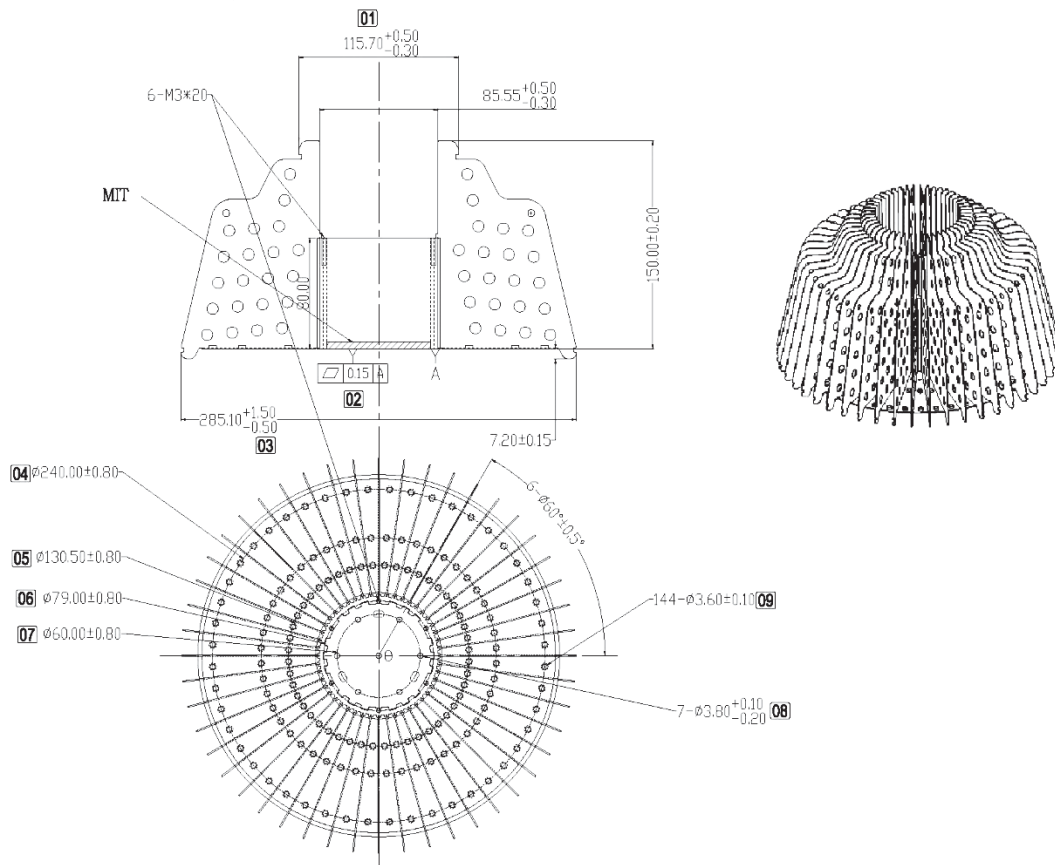

General

RoHS	Lead-Free. Fully compliant to RoHS Directive 2011/65/EU
Packaging :	Box
Storage Temperature:	-40°C to +150°C

Performance & Mechanical

Part Number	*Heat Dissipation	Dimension (mm) D x H	Fin Surface Area (cm ²)	Weight (kg)	Kit Solution
LRS285200TW	200W	285 x 150	9675	1.4	
LRS285200TWK	200W	292 x 404	9675	2.9	Diffuser, Housing, Connector
LRS285200UF	180W	285 x 150	9675	1.4	
LRS285200UFK	180W	292 x 404	9675	2.9	Diffuser, Housing, Connector

Mechanical Specifications

Mechanical Specifications

Long Sleeve with Ring

Long Sleeve with E39/40 Connector

Short Sleeve with Ring

Short Sleeve with E39/40 Connector