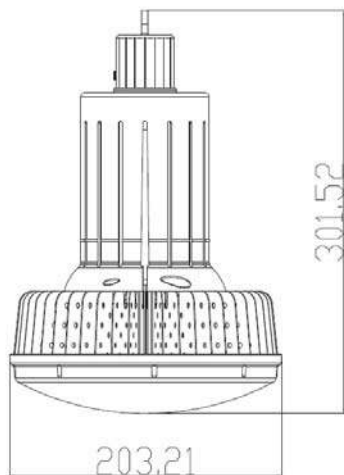

Ordering Information

Model	Finish	Option					
LRS285200	UF	K					
	↓	↓					
	Code	Spec.	Code	Description	Connector	Sleeve	Diffuser
	UF	No Finish	Blank	Heatsink only	NA	NA	NA
	TW	Thermal Coating White	K	Heatsink with Accessories	E39/E40	Long	White
			L		E39/E40	Long	Clear
			M		E39/E40	Short	White
			N		E39/E40	Short	Clear
			R		Ring	Long	White
			S		Ring	Long	Clear
			T		Ring	Short	White
			U		Ring	Short	Clear

General

RoHS	Lead-Free. Fully compliant to RoHS Directive 2011/65/EU
Packaging :	Box
Storage Temperature:	-40°C to +150°C

Performance & Mechanical

Part Number	*Heat Dissipation	Dimension (mm) D x H	Fin Surface Area (cm ²)	Weight (kg)	Kit Solution
LRS285200TW	200W	285 x 150	9675	1.4	
LRS285200TWK	200W	292 x 404	9675	2.9	Diffuser, Housing, Connector
LRS285200UF	180W	285 x 150	9675	1.4	
LRS285200UFK	180W	292 x 404	9675	2.9	Diffuser, Housing, Connector

Mechanical Specifications

Mechanical Specifications

Long Sleeve with Ring

Long Sleeve with E39/40 Connector

Short Sleeve with Ring

Short Sleeve with E39/40 Connector