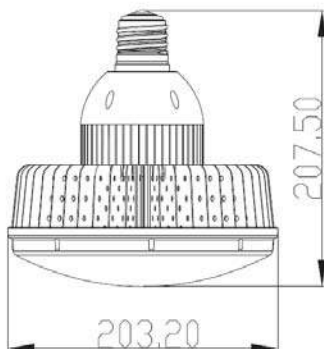

General

RoHS	Lead-Free. Fully compliant to RoHS Directive 2011/65/EU
Packaging :	Box
Storage Temperature:	-40°C to +150°C

Performance & Mechanical

Part Number	*Heat Dissipation	Dimension (mm) D x H	Fin Surface Area (cm ²)	Weight (kg)	Kit Solution
LRS285200TW	200W	285 x 150	9675	1.4	
LRS285200TWK	200W	292 x 404	9675	2.9	Diffuser, Housing, Connector
LRS285200UF	180W	285 x 150	9675	1.4	
LRS285200UFK	180W	292 x 404	9675	2.9	Diffuser, Housing, Connector

Mechanical Specifications

Mechanical Specifications

Long Sleeve with Ring

Long Sleeve with E39/40 Connector

Short Sleeve with Ring

Short Sleeve with E39/40 Connector