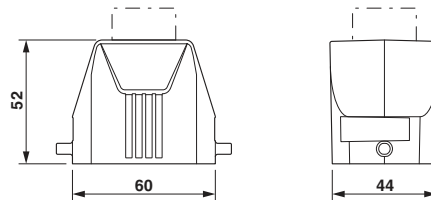

#### Dimensions

Height	52 mm
Width	44 mm
Length	60 mm

### General

Note	For contact inserts HC-B6, BB10, DD24, M
Size	B6
Housing type	Sleeve housing
Locking type	for single locking latch
No. of cable outlets	1
Cable exit	straight
Screw connection	none
Type of the screw connection	1x Pg13,5
Housing material	Die-cast aluminum, salt water resistant
Housing surface material	Uncoated

## Drawings

Dimensional drawing

Dimensional drawing