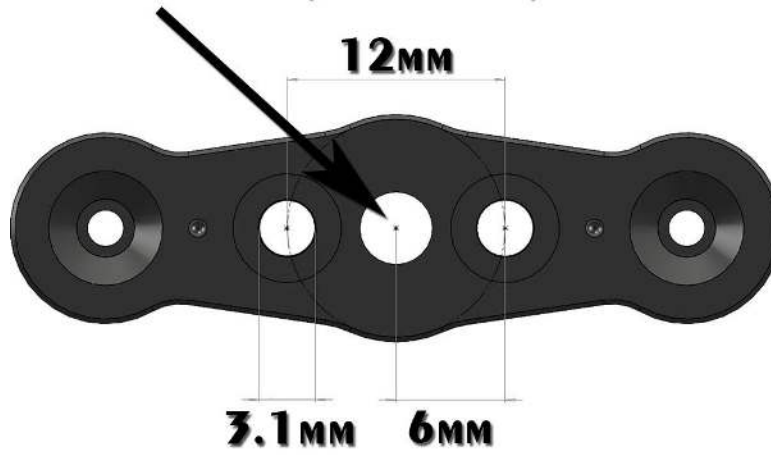

Important note: The hub is available in two versions for mounting on right or left and right threaded motor shafts. There are two dots on the hub with the left and right handed thread which makes it easier to know which one is the thread you are looking for.

Useful Links

Website

- [Lynxmotion Website - Home](#)

Wiki

- [Lynxmotion Wiki - Home](#)
- [Lynxmotion Wiki - MES Folding Propeller Hub](#)

Dimensions

Size

M5 THREADS (LH OR RH)