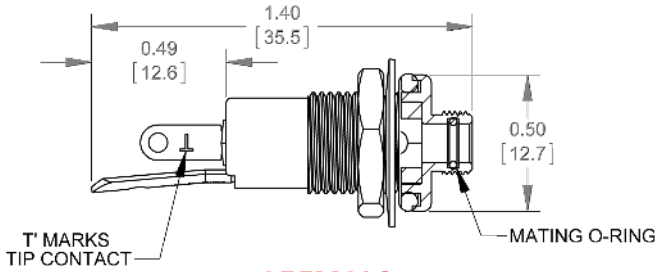

LOCKING

35FM3LS

- Mates with any standard 3.5mm plug
- Sealed to IP66 when mated
- Threaded bushing for use with locking plugs
- Rated for 5,000 insertions/ withdrawals minimum
- 3 conductor open circuit
- Durable nickel plated copper housing
- High quality beryllium copper contacts
- Front or rear mount styles available

35RM3LS

Part Number Logic

FLUSH MOUNT

35FM3

- Mates with any standard 3.5mm plug
- Front mount design mounts flush with panel
- Rated for 5,000 insertion/ withdrawals minimum
- 3 conductor open circuit
- Durable nickel plated copper housing
- Silver plated Beryllium Copper contacts
- Also available sealed (add "S" to part number)

COMPACT REAR MOUNT

35PRM3

- Mates with any standard 3.5mm plug
- Compact design
- 3 conductor open circuit
- Nickel plated brass housing
- Nickel plated brass contacts