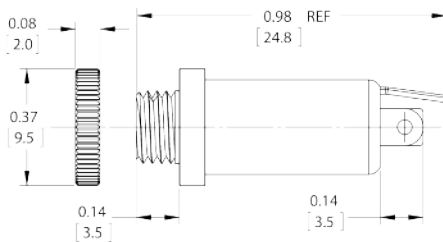

35RM3LS

Part Number Logic

FLUSH MOUNT

35FM3

- Mates with any standard 3.5mm plug
- Front mount design mounts flush with panel
- Rated for 5,000 insertion/ withdrawals minimum
- 3 conductor open circuit
- Durable nickel plated copper housing
- Silver plated Beryllium Copper contacts
- Also available sealed (add "S" to part number)

COMPACT REAR MOUNT

35PRM3

- Mates with any standard 3.5mm plug
- Compact design
- 3 conductor open circuit
- Nickel plated brass housing
- Nickel plated brass contacts