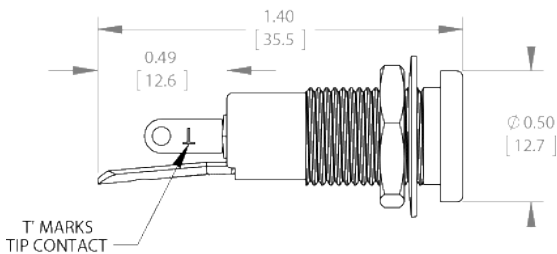

LOCKING

35FM3LS

- Mates with any standard 3.5mm plug
- Sealed to IP66 when mated
- Threaded bushing for use with locking plugs
- Rated for 5,000 insertions/ withdrawals minimum
- 3 conductor open circuit
- Durable nickel plated copper housing
- High quality beryllium copper contacts
- Front or rear mount styles available

35RM3LS

Part Number Logic

FLUSH MOUNT

35FM3

- Mates with any standard 3.5mm plug
- Front mount design mounts flush with panel
- Rated for 5,000 insertion/ withdrawals minimum
- 3 conductor open circuit
- Durable nickel plated copper housing
- Silver plated Beryllium Copper contacts
- Also available sealed (add "S" to part number)

COMPACT REAR MOUNT

35PRM3

- Mates with any standard 3.5mm plug
- Compact design
- 3 conductor open circuit
- Nickel plated brass housing
- Nickel plated brass contacts