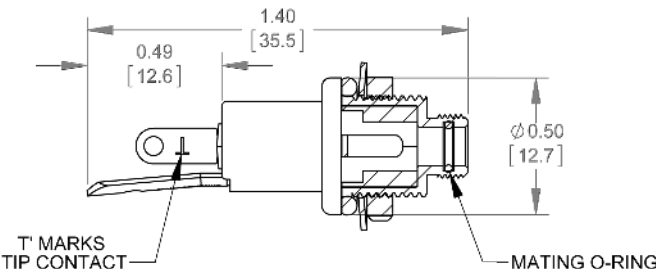

LOCKING

35FM3LS

- Mates with any standard 3.5mm plug
- Sealed to IP66 when mated
- Threaded bushing for use with locking plugs
- Rated for 5,000 insertions/ withdrawals minimum
- 3 conductor open circuit
- Durable nickel plated copper housing
- High quality beryllium copper contacts
- Front or rear mount styles available

35RM3LS

Part Number Logic

FLUSH MOUNT

35FM3

- Mates with any standard 3.5mm plug
- Front mount design mounts flush with panel
- Rated for 5,000 insertion/ withdrawals minimum
- 3 conductor open circuit
- Durable nickel plated copper housing
- Silver plated Beryllium Copper contacts
- Also available sealed (add "S" to part number)

COMPACT REAR MOUNT

35PRM3

- Mates with any standard 3.5mm plug
- Compact design
- 3 conductor open circuit
- Nickel plated brass housing
- Nickel plated brass contacts