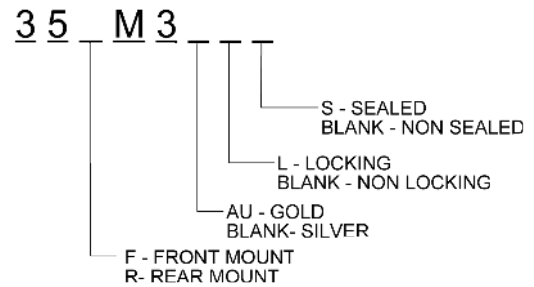

LOCKING

35FM3LS

- Mates with any standard 3.5mm plug
- Sealed to IP66 when mated
- Threaded bushing for use with locking plugs
- Rated for 5,000 insertions/ withdrawals minimum
- 3 conductor open circuit
- Durable nickel plated copper housing
- High quality beryllium copper contacts
- Front or rear mount styles available

35RM3LS

Part Number Logic

FLUSH MOUNT

35FM3

- Mates with any standard 3.5mm plug
- Front mount design mounts flush with panel
- Rated for 5,000 insertion/ withdrawals minimum
- 3 conductor open circuit
- Durable nickel plated copper housing
- Silver plated Beryllium Copper contacts
- Also available sealed (add "S" to part number)