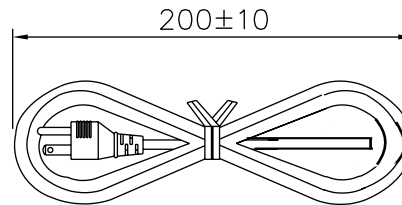

REVISION		DATE	APPROVED
REV	DESCRIPTION		
A	INITIAL RELEASE, RFS. 15850, GC	03/23/09	BS

'A'

'B'

**GENERAL SPECIFICATIONS:**

RATING: 10A / 125V AC  
 CABLE TYPE / SIZE: SVT, 18 AWG X 3, SHIELDED  
 TEMPERATURE RATING: 60° C MIN.  
 CONDUCTOR COLORS: BLACK / WHITE / GREEN  
 CABLE JACKET COLOR: BLACK  
 OVERALL LENGTH (L): 2000 ± 20 mm  
 CABLE OUTER DIAMETER: 6.8 ± 0.1mm  
 END 'A' TERMINATION: NEMA 5-15P  
 END 'B' TERMINATION: CUT BLUNT  
 APPROVALS PLUG: UL, CSA  
 APPROVALS CABLE: UL, CSA OR cUL  
 APPROVALS CONNECTOR: UL, CSA OR cUL

**PACKING:**  
 HANKING

**NOTES:**

1. CORD, PLUG AND CONNECTOR MUST BE MARKED WITH APPROVAL SYMBOLS OR FILE NUMBER(S).

DASH NO.	PART NO	REV.	DESCRIPTION	NOTES
<b>TABULATION BLOCK</b>				
		<b>TOLERANCES:</b> DECIMALS ANGULAR .xx +/- 0.1 +/- 1° .xxx +/- .005		 <b>GlobTek, Inc.</b> 186 Veterans Dr. Northvale, NJ 07647 www.globtek.com Tel. 201-784-1000 Fax 201.784.0111
		<b>MILLIMETERS ANGULAR</b> .xx +/- 0.3 +/- 1° .xxx +/- .013		
INIT.BY: GC	DATE: 03/23/09	DWG TITLE: NORTH AMERICAN DETACHABLE CORDSET		
DRAWN: NF	DATE: 03/23/09	FSCN No.: G, CC	SIZE A	MODEL: N / A
APRVD: DMR	DATE: 03/23/09	SCALE: NONE		PART NO: <b>3021876F700(R)</b>
				REV. A
				SHEET 1/1