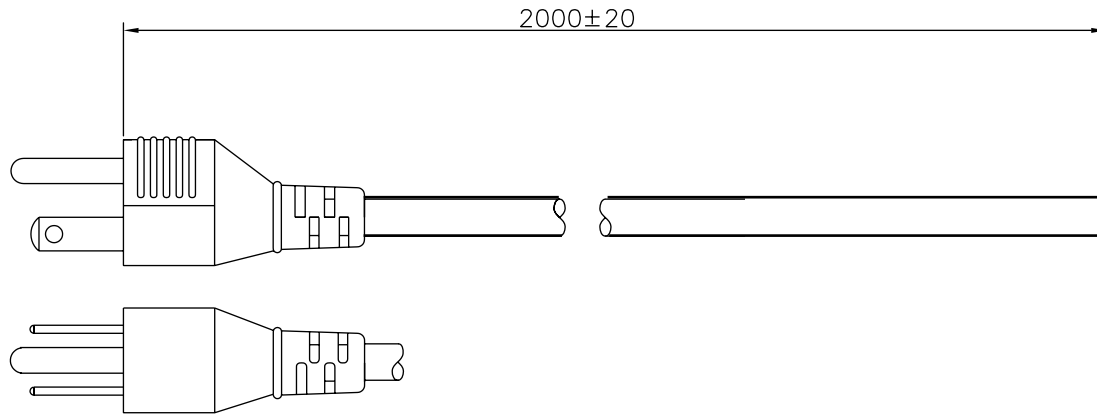

REVISION		DATE	APPROVED
REV	DESCRIPTION		
A	INITIAL RELEASE, RFS. 15850, GC	03/23/09	BS

'A'

'B'

**GENERAL SPECIFICATIONS:**

RATING: 10A / 125V AC  
 CABLE TYPE / SIZE: SVT, 18 AWG X 3, SHIELDED  
 TEMPERATURE RATING: 60° C MIN.  
 CONDUCTOR COLORS: BLACK / WHITE / GREEN  
 CABLE JACKET COLOR: BLACK  
 OVERALL LENGTH (L): 2000 ± 20 mm  
 CABLE OUTER DIAMETER: 6.8 ± 0.1mm  
 END 'A' TERMINATION: NEMA 5-15P  
 END 'B' TERMINATION: CUT BLUNT  
 APPROVALS PLUG: UL, CSA  
 APPROVALS CABLE: UL, CSA OR cUL  
 APPROVALS CONNECTOR: UL, CSA OR cUL

**PACKING:**  
 HANKING

**NOTES:**

1. CORD, PLUG AND CONNECTOR MUST BE MARKED WITH APPROVAL SYMBOLS OR FILE NUMBER(S).

DASH NO.	PART NO	REV.	DESCRIPTION	NOTES
<b>TABULATION BLOCK</b>				
		<b>TOLERANCES:</b> DECIMALS ANGULAR .xx +/- 0.1 +/- 1° .xxx +/- .005		 <b>GlobTek, Inc.</b> 186 Veterans Dr. Northvale, NJ 07647 www.globtek.com Tel. 201-784-1000 Fax 201.784.0111
		<b>MILLIMETERS ANGULAR</b> .xx +/- 0.3 +/- 1° .xxx +/- .013		
INIT.BY: GC	DATE: 03/23/09	DWG TITLE: NORTH AMERICAN DETACHABLE CORDSET		
DRAWN: NF	DATE: 03/23/09	FSCN No.: G, CC	SIZE A	MODEL: N / A
APRVD: DMR	DATE: 03/23/09	SCALE: NONE		PART NO: <b>3021876F700(R)</b>
				REV. A
				SHEET 1/1