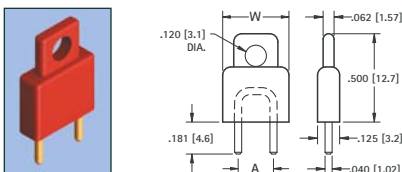

INSULATED SHORTING PLUG

BLUE CAT. NO.	RED CAT. NO.	BLACK CAT. NO.	A Dim.	W Dim.
1460L	1460R	1460B	.200 (5.1)	.375 (9.5)
1461L	1461R	1461B	.250 (6.4)	.375 (9.5)
1462L	1462R	1462B	.400 (10.2)	.620 (15.7)
1463L	1463R	1463B	.500 (12.7)	.620 (15.7)

MATERIAL:
Insulator: Polypropylene
Blue, Red or Black
Pin: Brass, Gold Plate