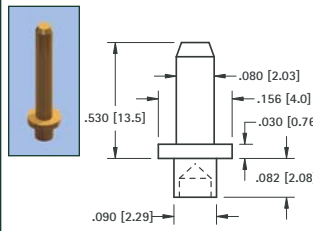

**.040 (1.0) PIN - SWAGE MOUNT**

GOLD CAT. NO.	TIN CAT. NO.	Mtg. Hole Dia.
1402-3	1422-3	.062 (1.57)

**.040 (1.0) KAY PIN - PRESS-FIT**

**MATERIAL:**  
Solid Nickel Silver  
**CAT. NO. 1218**  
Mtg. Hole .043 (1.09) Dia.

**.040 (1.0) HOLLOW PIN - SWAGE MOUNT**

TIN CAT. NO.	Mtg. Hole Dia.
1219	.059 (1.50)

**.050 (1.3) PIN - SWAGE MOUNT**

GOLD CAT. NO.	TIN CAT. NO.	Mtg. Hole Dia.
1360-2	1361-2	.064 (1.63)

**.063 (1.6) PIN - SWAGE MOUNT**

GOLD CAT. NO.	TIN CAT. NO.	Mtg. Hole Dia.
1362-2	1363-2	.067 (1.70)

**.080 (2.0) PIN - SWAGE MOUNT**

GOLD CAT. NO.	TIN CAT. NO.	Mtg. Hole Dia.
1376-2	1377-2	.094 (2.38)

**.080 (2.0) PIN - SWAGE MOUNT**

GOLD CAT. NO.	TIN CAT. NO.	Mtg. Hole Dia.
1364-2	1365-2	.094 (2.38)

**.080 (2.0) PIN - SWAGE MOUNT**

GOLD CAT. NO.	TIN CAT. NO.	A Dim.	B Dia.	L Length
1447-1	1455-1	.335 (8.5)	.156 (4.0)	.051 (1.3)
1447-2	1455-2	.400 (10.2)	.125 (3.2)	.094 (2.4)
1447-3	1455-3	.400 (10.2)	.125 (3.2)	.125 (3.2)
1447-4	1455-4	.400 (10.2)	.125 (3.2)	.156 (4.0)