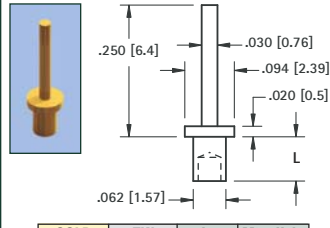

# MICRO PINS

**.025 (.64) PIN - SWAGE MOUNT**

GOLD CAT. NO.	TIN CAT. NO.	Mtg. Hole Dia.
1370-2	1371-2	.052 (1.32)

**.030 (.76) PIN - SWAGE MOUNT**

GOLD CAT. NO.	TIN CAT. NO.	L Length	Mtg. Hole Dia.
1374-1	1375-1	.051 (1.3)	.067 (1.70)
1374-2	1375-2	.082 (2.1)	
1374-3	1375-3	.113 (2.9)	

**.031 (.79) PIN - SOLDER MOUNT**

GOLD CAT. NO.	TIN CAT. NO.	Mtg. Hole Dia.
1352-1	1353-1	.043 (1.09)

**.032 (.81) PIN - SWAGE MOUNT**

GOLD CAT. NO.	TIN CAT. NO.	L Length	Mtg. Hole Dia.
1354-1	1355-1	.051 (1.3)	.052
1354-2	1355-2	.082 (2.1)	(1.32)

**.035 (.90) PIN - SWAGE MOUNT**

GOLD CAT. NO.	TIN CAT. NO.	Mtg. Hole Dia.
1380-1	1381-1	.062 (1.57)

**.040 (1.0) PIN - SWAGE MOUNT**

GOLD CAT. NO.	TIN CAT. NO.	L Length	Mtg. Hole Dia.
1356-1	1357-1	.051 (1.3)	.076 (1.93)
1356-2	1357-2	.082 (2.1)	
1356-3	1357-3	.113 (2.9)	

**.080 (2.0) PIN - SWAGE MOUNT**

GOLD CAT. NO.	TIN CAT. NO.	A Dim.	B Dia.	L Length
1447-1	1455-1	.335 (8.5)	.156 (4.0)	.051 (1.3)
1447-2	1455-2	.400 (10.2)	.125 (3.2)	.094 (2.4)
1447-3	1455-3	.400 (10.2)	.125 (3.2)	.125 (3.2)
1447-4	1455-4	.400 (10.2)	.125 (3.2)	.156 (4.0)