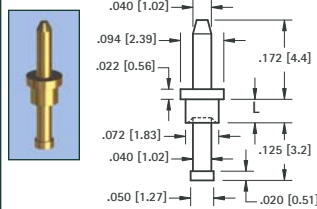

# MICRO PINS

**.025 (.64) PIN - SWAGE MOUNT**

GOLD CAT. NO.	TIN CAT. NO.	Mtg. Hole Dia.
1370-2	1371-2	.052 (1.32)

**.030 (.76) PIN - SWAGE MOUNT**

GOLD CAT. NO.	TIN CAT. NO.	L Length	Mtg. Hole Dia.
1374-1	1375-1	.051 (1.3)	.067 (1.70)
1374-2	1375-2	.082 (2.1)	
1374-3	1375-3	.113 (2.9)	

**.031 (.79) PIN - SOLDER MOUNT**

GOLD CAT. NO.	TIN CAT. NO.	Mtg. Hole Dia.
1352-1	1353-1	.043 (1.09)

**.032 (.81) PIN - SWAGE MOUNT**

GOLD CAT. NO.	TIN CAT. NO.	L Length	Mtg. Hole Dia.
1354-1	1355-1	.051 (1.3)	.052
1354-2	1355-2	.082 (2.1)	(1.32)

**.035 (.90) PIN - SWAGE MOUNT**

GOLD CAT. NO.	TIN CAT. NO.	Mtg. Hole Dia.
1380-1	1381-1	.062 (1.57)

**.040 (1.0) PIN - SWAGE MOUNT**

GOLD CAT. NO.	TIN CAT. NO.	L Length	Mtg. Hole Dia.
1356-1	1357-1	.051 (1.3)	.076 (1.93)
1356-2	1357-2	.082 (2.1)	
1356-3	1357-3	.113 (2.9)	

**.040 (1.0) PIN - SWAGE MOUNT**

GOLD CAT. NO.	TIN CAT. NO.	L Length	Mtg. Hole Dia.
1358-1	1359-1	.051 (1.3)	.043
1358-2	1359-2	.082 (2.1)	(1.09)

**.040 (1.0) PIN - SWAGE MOUNT**

GOLD CAT. NO.	TIN CAT. NO.	L Length	Mtg. Hole Dia.
1405-1	1425-1	.051 (1.3)	.043 (1.09)
1405-2	1425-2	.082 (2.1)	
1405-3	1425-3	.113 (2.9)	