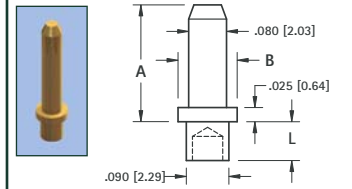

**.040 (1.0) HOLLOW PIN - SWAGE MOUNT**

TIN CAT. NO.	Mtg. Hole Dia.
1219	.059 (1.50)

**.050 (1.3) PIN - SWAGE MOUNT**

GOLD CAT. NO.	TIN CAT. NO.	Mtg. Hole Dia.
1360-2	1361-2	.064 (1.63)

**.063 (1.6) PIN - SWAGE MOUNT**

GOLD CAT. NO.	TIN CAT. NO.	Mtg. Hole Dia.
1362-2	1363-2	.067 (1.70)

**.080 (2.0) PIN - SWAGE MOUNT**

GOLD CAT. NO.	TIN CAT. NO.	Mtg. Hole Dia.
1376-2	1377-2	.094 (2.38)

**.080 (2.0) PIN - SWAGE MOUNT**

GOLD CAT. NO.	TIN CAT. NO.	Mtg. Hole Dia.
1364-2	1365-2	.094 (2.38)

**.080 (2.0) PIN - SWAGE MOUNT**

GOLD CAT. NO.	TIN CAT. NO.	A Dim.	B Dia.	L Length
1447-1	1455-1	.335 (8.5)	.156 (4.0)	.051 (1.3)
1447-2	1455-2	.400 (10.2)	.125 (3.2)	.094 (2.4)
1447-3	1455-3	.400 (10.2)	.125 (3.2)	.125 (3.2)
1447-4	1455-4	.400 (10.2)	.125 (3.2)	.156 (4.0)