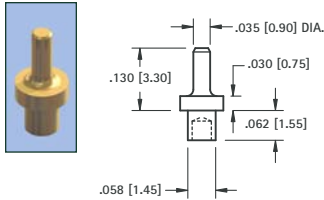

# MICRO PINS

**.025 (.64) PIN - SWAGE MOUNT**

GOLD CAT. NO.	TIN CAT. NO.	Mtg. Hole Dia.
1370-2	1371-2	.052 (1.32)

**.030 (.76) PIN - SWAGE MOUNT**

GOLD CAT. NO.	TIN CAT. NO.	L Length	Mtg. Hole Dia.
1374-1	1375-1	.051 (1.3)	.067 (1.70)
1374-2	1375-2	.082 (2.1)	
1374-3	1375-3	.113 (2.9)	

**.031 (.79) PIN - SOLDER MOUNT**

GOLD CAT. NO.	TIN CAT. NO.	Mtg. Hole Dia.
1352-1	1353-1	.043 (1.09)

**.032 (.81) PIN - SWAGE MOUNT**

GOLD CAT. NO.	TIN CAT. NO.	L Length	Mtg. Hole Dia.
1354-1	1355-1	.051 (1.3)	.052
1354-2	1355-2	.082 (2.1)	(1.32)

**.035 (.90) PIN - SWAGE MOUNT**

GOLD CAT. NO.	TIN CAT. NO.	Mtg. Hole Dia.
1380-1	1381-1	.062 (1.57)

**.040 (1.0) PIN - SWAGE MOUNT**

GOLD CAT. NO.	TIN CAT. NO.	L Length	Mtg. Hole Dia.
1356-1	1357-1	.051 (1.3)	.076 (1.93)
1356-2	1357-2	.082 (2.1)	
1356-3	1357-3	.113 (2.9)	

**.040 (1.0) PIN - SWAGE MOUNT**

GOLD CAT. NO.	TIN CAT. NO.	L Length	Mtg. Hole Dia.
1358-1	1359-1	.051 (1.3)	.043
1358-2	1359-2	.082 (2.1)	(1.09)

**.040 (1.0) PIN - SWAGE MOUNT**

GOLD CAT. NO.	TIN CAT. NO.	L Length	Mtg. Hole Dia.
1405-1	1425-1	.051 (1.3)	.043 (1.09)
1405-2	1425-2	.082 (2.1)	
1405-3	1425-3	.113 (2.9)	