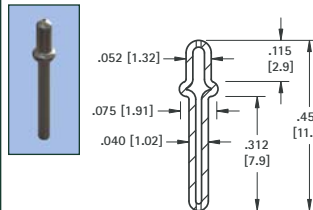

**.040 (1.0) PIN - SWAGE MOUNT**

GOLD CAT. NO.	TIN CAT. NO.	L Length	Mtg. Hole Dia.
1358-1	1359-1	.051 (1.3)	.043
1358-2	1359-2	.082 (2.1)	(1.09)

**.040 (1.0) PIN - SWAGE MOUNT**

GOLD CAT. NO.	TIN CAT. NO.	L Length	Mtg. Hole Dia.
1405-1	1425-1	.051 (1.3)	.043 (1.09)
1405-2	1425-2	.082 (2.1)	
1405-3	1425-3	.113 (2.9)	

**.040 (1.0) PIN - SWAGE MOUNT**

GOLD CAT. NO.	TIN CAT. NO.	Mtg. Hole Dia.
1402-3	1422-3	.062 (1.57)

**.040 (1.0) KAY PIN - PRESS-FIT**

**MATERIAL:**  
Solid Nickel Silver  
**CAT. NO. 1218**  
Mtg. Hole .043 (1.09) Dia.

**.040 (1.0) HOLLOW PIN - SWAGE MOUNT**

TIN CAT. NO.	Mtg. Hole Dia.
1219	.059 (1.50)

**.050 (1.3) PIN - SWAGE MOUNT**

GOLD CAT. NO.	TIN CAT. NO.	Mtg. Hole Dia.
1360-2	1361-2	.064 (1.63)

**.063 (1.6) PIN - SWAGE MOUNT**

**.080 (2.0) PIN - SWAGE MOUNT**

GOLD CAT. NO.	TIN CAT. NO.	A Dim.	B Dia.	L Length
1447-1	1455-1	.335 (8.5)	.156 (4.0)	.051 (1.3)
1447-2	1455-2	.400 (10.2)	.125 (3.2)	.094 (2.4)
1447-3	1455-3	.400 (10.2)	.125 (3.2)	.125 (3.2)
1447-4	1455-4	.400 (10.2)	.125 (3.2)	.156 (4.0)