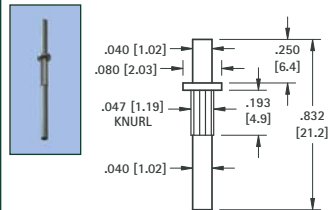

**.035 (.90) PIN - SWAGE MOUNT**

GOLD CAT. NO.	TIN CAT. NO.	Mtg. Hole Dia.
1380-1	1381-1	.062 (1.57)

**.040 (1.0) PIN - SWAGE MOUNT**

GOLD CAT. NO.	TIN CAT. NO.	L Length	Mtg. Hole Dia.
1356-1	1357-1	.051 (1.3)	.076 (1.93)
1356-2	1357-2	.082 (2.1)	
1356-3	1357-3	.113 (2.9)	

**.040 (1.0) PIN - SWAGE MOUNT**

GOLD CAT. NO.	TIN CAT. NO.	L Length	Mtg. Hole Dia.
1358-1	1359-1	.051 (1.3)	.043
1358-2	1359-2	.082 (2.1)	(1.09)

**.040 (1.0) PIN - SWAGE MOUNT**

GOLD CAT. NO.	TIN CAT. NO.	L Length	Mtg. Hole Dia.
1405-1	1425-1	.051 (1.3)	.043 (1.09)
1405-2	1425-2	.082 (2.1)	
1405-3	1425-3	.113 (2.9)	

**.040 (1.0) PIN - SWAGE MOUNT**

GOLD CAT. NO.	TIN CAT. NO.	Mtg. Hole Dia.
1402-3	1422-3	.062 (1.57)

**.040 (1.0) KAY PIN - PRESS-FIT**

**MATERIAL:**  
Solid Nickel Silver  
**CAT. NO. 1218**  
Mtg. Hole .043 (1.09) Dia.

**.040 (1.0) HOLLOW PIN - SWAGE MOUNT**

TIN CAT. NO.	Mtg. Hole Dia.
1219	.059 (1.50)

**.050 (1.3) PIN - SWAGE MOUNT**

GOLD CAT. NO.	TIN CAT. NO.	Mtg. Hole Dia.
1360-2	1361-2	.064 (1.63)

**.063 (1.6) PIN - SWAGE MOUNT**