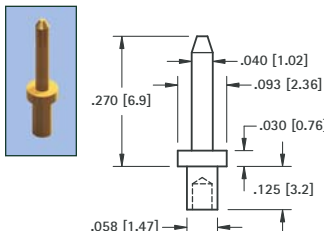

**.035 (.90) PIN - SWAGE MOUNT**

GOLD CAT. NO.	TIN CAT. NO.	Mtg. Hole Dia.
1380-1	1381-1	.062 (1.57)

**.040 (1.0) PIN - SWAGE MOUNT**

GOLD CAT. NO.	TIN CAT. NO.	L Length	Mtg. Hole Dia.
1356-1	1357-1	.051 (1.3)	.076 (1.93)
1356-2	1357-2	.082 (2.1)	
1356-3	1357-3	.113 (2.9)	

**.040 (1.0) PIN - SWAGE MOUNT**

GOLD CAT. NO.	TIN CAT. NO.	L Length	Mtg. Hole Dia.
1358-1	1359-1	.051 (1.3)	.043
1358-2	1359-2	.082 (2.1)	(1.09)

**.040 (1.0) PIN - SWAGE MOUNT**

GOLD CAT. NO.	TIN CAT. NO.	L Length	Mtg. Hole Dia.
1405-1	1425-1	.051 (1.3)	.043 (1.09)
1405-2	1425-2	.082 (2.1)	
1405-3	1425-3	.113 (2.9)	

**.040 (1.0) PIN - SWAGE MOUNT**

GOLD CAT. NO.	TIN CAT. NO.	Mtg. Hole Dia.
1402-3	1422-3	.062 (1.57)

**.040 (1.0) KAY PIN - PRESS-FIT**

**MATERIAL:**  
Solid Nickel Silver  
**CAT. NO. 1218**  
Mtg. Hole .043 (1.09) Dia.

**.040 (1.0) HOLLOW PIN - SWAGE MOUNT**

TIN CAT. NO.	Mtg. Hole Dia.
1219	.059 (1.50)

**.050 (1.3) PIN - SWAGE MOUNT**

GOLD CAT. NO.	TIN CAT. NO.	Mtg. Hole Dia.
1360-2	1361-2	.064 (1.63)

**.063 (1.6) PIN - SWAGE MOUNT**