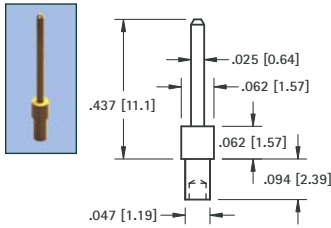

# MICRO PINS

**.025 (.64) PIN - SWAGE MOUNT**

GOLD CAT. NO.	TIN CAT. NO.	Mtg. Hole Dia.
1370-2	1371-2	.052 (1.32)

**.030 (.76) PIN - SWAGE MOUNT**

GOLD CAT. NO.	TIN CAT. NO.	L Length	Mtg. Hole Dia.
1374-1	1375-1	.051 (1.3)	.067 (1.70)
1374-2	1375-2	.082 (2.1)	
1374-3	1375-3	.113 (2.9)	

**.031 (.79) PIN - SOLDER MOUNT**

GOLD CAT. NO.	TIN CAT. NO.	Mtg. Hole Dia.
1352-1	1353-1	.043 (1.09)

**.032 (.81) PIN - SWAGE MOUNT**

GOLD CAT. NO.	TIN CAT. NO.	L Length	Mtg. Hole Dia.
1354-1	1355-1	.051 (1.3)	.052
1354-2	1355-2	.082 (2.1)	(1.32)

**.035 (.90) PIN - SWAGE MOUNT**

GOLD CAT. NO.	TIN CAT. NO.	Mtg. Hole Dia.
1380-1	1381-1	.062 (1.57)

**.040 (1.0) PIN - SWAGE MOUNT**

GOLD CAT. NO.	TIN CAT. NO.	L Length	Mtg. Hole Dia.
1356-1	1357-1	.051 (1.3)	.076 (1.93)
1356-2	1357-2	.082 (2.1)	
1356-3	1357-3	.113 (2.9)	

**.080 (2.0) PIN - SWAGE MOUNT**

GOLD CAT. NO.	TIN CAT. NO.	A Dim.	B Dia.	L Length
1447-1	1455-1	.335 (8.5)	.156 (4.0)	.051 (1.3)
1447-2	1455-2	.400 (10.2)	.125 (3.2)	.094 (2.4)
1447-3	1455-3	.400 (10.2)	.125 (3.2)	.125 (3.2)
1447-4	1455-4	.400 (10.2)	.125 (3.2)	.156 (4.0)