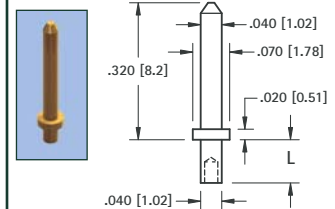

**.031 (.79) PIN - SOLDER MOUNT**

GOLD CAT. NO.	TIN CAT. NO.	Mtg. Hole Dia.
1352-1	1353-1	.043 (1.09)

**.032 (.81) PIN - SWAGE MOUNT**

GOLD CAT. NO.	TIN CAT. NO.	L Length	Mtg. Hole Dia.
1354-1	1355-1	.051 (1.3)	.052
1354-2	1355-2	.082 (2.1)	(1.32)

**.035 (.90) PIN - SWAGE MOUNT**

GOLD CAT. NO.	TIN CAT. NO.	Mtg. Hole Dia.
1380-1	1381-1	.062 (1.57)

**.040 (1.0) PIN - SWAGE MOUNT**

GOLD CAT. NO.	TIN CAT. NO.	L Length	Mtg. Hole Dia.
1356-1	1357-1	.051 (1.3)	.076 (1.93)
1356-2	1357-2	.082 (2.1)	
1356-3	1357-3	.113 (2.9)	

**.040 (1.0) PIN - SWAGE MOUNT**

GOLD CAT. NO.	TIN CAT. NO.	L Length	Mtg. Hole Dia.
1358-1	1359-1	.051 (1.3)	.043
1358-2	1359-2	.082 (2.1)	(1.09)

**.040 (1.0) PIN - SWAGE MOUNT**

GOLD CAT. NO.	TIN CAT. NO.	L Length	Mtg. Hole Dia.
1405-1	1425-1	.051 (1.3)	.043 (1.09)
1405-2	1425-2	.082 (2.1)	
1405-3	1425-3	.113 (2.9)	

**.040 (1.0) PIN - SWAGE MOUNT**

GOLD CAT. NO.	TIN CAT. NO.	Mtg. Hole Dia.
1402-3	1422-3	.062 (1.57)

**.040 (1.0) KAY PIN - PRESS-FIT**

**MATERIAL:**  
Solid Nickel Silver  
**CAT. NO. 1218**  
Mtg. Hole .043 (1.09) Dia.