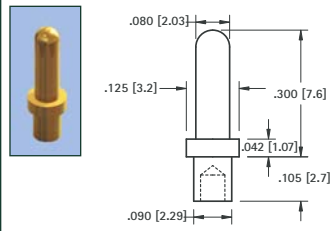

**.040 (1.0) PIN - SWAGE MOUNT**

GOLD CAT. NO.	TIN CAT. NO.	Mtg. Hole Dia.
1402-3	1422-3	.062 (1.57)

**.040 (1.0) KAY PIN - PRESS-FIT**

**MATERIAL:**  
Solid Nickel Silver  
**CAT. NO. 1218**  
Mtg. Hole .043 (1.09) Dia.

**.040 (1.0) HOLLOW PIN - SWAGE MOUNT**

TIN CAT. NO.	Mtg. Hole Dia.
1219	.059 (1.50)

**.050 (1.3) PIN - SWAGE MOUNT**

GOLD CAT. NO.	TIN CAT. NO.	Mtg. Hole Dia.
1360-2	1361-2	.064 (1.63)

**.063 (1.6) PIN - SWAGE MOUNT**

GOLD CAT. NO.	TIN CAT. NO.	Mtg. Hole Dia.
1362-2	1363-2	.067 (1.70)

**.080 (2.0) PIN - SWAGE MOUNT**

GOLD CAT. NO.	TIN CAT. NO.	Mtg. Hole Dia.
1376-2	1377-2	.094 (2.38)

**.080 (2.0) PIN - SWAGE MOUNT**

GOLD CAT. NO.	TIN CAT. NO.	Mtg. Hole Dia.
1364-2	1365-2	.094 (2.38)

**.080 (2.0) PIN - SWAGE MOUNT**

GOLD CAT. NO.	TIN CAT. NO.	A Dim.	B Dia.	L Length
1447-1	1455-1	.335 (8.5)	.156 (4.0)	.051 (1.3)
1447-2	1455-2	.400 (10.2)	.125 (3.2)	.094 (2.4)
1447-3	1455-3	.400 (10.2)	.125 (3.2)	.125 (3.2)
1447-4	1455-4	.400 (10.2)	.125 (3.2)	.156 (4.0)