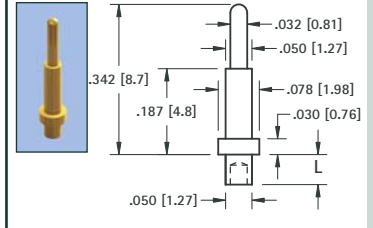

# MICRO PINS

**.025 (.64) PIN - SWAGE MOUNT**

GOLD CAT. NO.	TIN CAT. NO.	Mtg. Hole Dia.
1370-2	1371-2	.052 (1.32)

**.030 (.76) PIN - SWAGE MOUNT**

GOLD CAT. NO.	TIN CAT. NO.	L Length	Mtg. Hole Dia.
1374-1	1375-1	.051 (1.3)	.067 (1.70)
1374-2	1375-2	.082 (2.1)	
1374-3	1375-3	.113 (2.9)	

**.031 (.79) PIN - SOLDER MOUNT**

GOLD CAT. NO.	TIN CAT. NO.	Mtg. Hole Dia.
1352-1	1353-1	.043 (1.09)

**.032 (.81) PIN - SWAGE MOUNT**

GOLD CAT. NO.	TIN CAT. NO.	L Length	Mtg. Hole Dia.
1354-1	1355-1	.051 (1.3)	.052
1354-2	1355-2	.082 (2.1)	(1.32)

**.035 (.90) PIN - SWAGE MOUNT**

GOLD CAT. NO.	TIN CAT. NO.	Mtg. Hole Dia.
1380-1	1381-1	.062 (1.57)

**.040 (1.0) PIN - SWAGE MOUNT**

GOLD CAT. NO.	TIN CAT. NO.	L Length	Mtg. Hole Dia.
1356-1	1357-1	.051 (1.3)	.076 (1.93)
1356-2	1357-2	.082 (2.1)	
1356-3	1357-3	.113 (2.9)	

**.040 (1.0) PIN - SWAGE MOUNT**

GOLD CAT. NO.	TIN CAT. NO.	L Length	Mtg. Hole Dia.
1358-1	1359-1	.051 (1.3)	.043
1358-2	1359-2	.082 (2.1)	(1.09)

**.040 (1.0) PIN - SWAGE MOUNT**

GOLD CAT. NO.	TIN CAT. NO.	L Length	Mtg. Hole Dia.
1405-1	1425-1	.051 (1.3)	.043 (1.09)
1405-2	1425-2	.082 (2.1)	
1405-3	1425-3	.113 (2.9)	