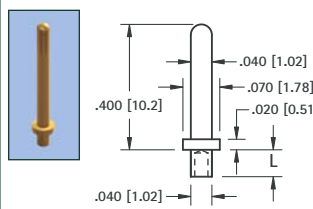

**.031 (.79) PIN - SOLDER MOUNT**

GOLD CAT. NO.	TIN CAT. NO.	Mtg. Hole Dia.
1352-1	1353-1	.043 (1.09)

**.032 (.81) PIN - SWAGE MOUNT**

GOLD CAT. NO.	TIN CAT. NO.	L Length	Mtg. Hole Dia.
1354-1	1355-1	.051 (1.3)	.052
1354-2	1355-2	.082 (2.1)	(1.32)

**.035 (.90) PIN - SWAGE MOUNT**

GOLD CAT. NO.	TIN CAT. NO.	Mtg. Hole Dia.
1380-1	1381-1	.062 (1.57)

**.040 (1.0) PIN - SWAGE MOUNT**

GOLD CAT. NO.	TIN CAT. NO.	L Length	Mtg. Hole Dia.
1356-1	1357-1	.051 (1.3)	.076 (1.93)
1356-2	1357-2	.082 (2.1)	
1356-3	1357-3	.113 (2.9)	

**.040 (1.0) PIN - SWAGE MOUNT**

GOLD CAT. NO.	TIN CAT. NO.	L Length	Mtg. Hole Dia.
1358-1	1359-1	.051 (1.3)	.043
1358-2	1359-2	.082 (2.1)	(1.09)

**.040 (1.0) PIN - SWAGE MOUNT**

GOLD CAT. NO.	TIN CAT. NO.	L Length	Mtg. Hole Dia.
1405-1	1425-1	.051 (1.3)	.043 (1.09)
1405-2	1425-2	.082 (2.1)	
1405-3	1425-3	.113 (2.9)	

**.040 (1.0) PIN - SWAGE MOUNT**

GOLD CAT. NO.	TIN CAT. NO.	Mtg. Hole Dia.
1402-3	1422-3	.062 (1.57)

**.040 (1.0) KAY PIN - PRESS-FIT**

**MATERIAL:**  
Solid Nickel Silver  
**CAT. NO. 1218**  
Mtg. Hole .043 (1.09) Dia.