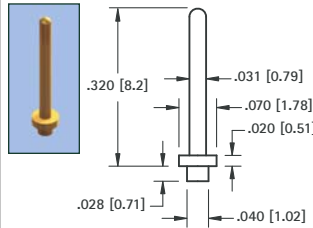

# MICRO PINS

**.025 (.64) PIN - SWAGE MOUNT**

GOLD CAT. NO.	TIN CAT. NO.	Mtg. Hole Dia.
1370-2	1371-2	.052 (1.32)

**.030 (.76) PIN - SWAGE MOUNT**

GOLD CAT. NO.	TIN CAT. NO.	L Length	Mtg. Hole Dia.
1374-1	1375-1	.051 (1.3)	.067 (1.70)
1374-2	1375-2	.082 (2.1)	
1374-3	1375-3	.113 (2.9)	

**.031 (.79) PIN - SOLDER MOUNT**

GOLD CAT. NO.	TIN CAT. NO.	Mtg. Hole Dia.
1352-1	1353-1	.043 (1.09)

**.032 (.81) PIN - SWAGE MOUNT**

GOLD CAT. NO.	TIN CAT. NO.	L Length	Mtg. Hole Dia.
1354-1	1355-1	.051 (1.3)	.052
1354-2	1355-2	.082 (2.1)	(1.32)

**.035 (.90) PIN - SWAGE MOUNT**

GOLD CAT. NO.	TIN CAT. NO.	Mtg. Hole Dia.
1380-1	1381-1	.062 (1.57)

**.040 (1.0) PIN - SWAGE MOUNT**

GOLD CAT. NO.	TIN CAT. NO.	L Length	Mtg. Hole Dia.
1356-1	1357-1	.051 (1.3)	.076 (1.93)
1356-2	1357-2	.082 (2.1)	
1356-3	1357-3	.113 (2.9)	

**.080 (2.0) PIN - SWAGE MOUNT**

GOLD CAT. NO.	TIN CAT. NO.	A Dim.	B Dia.	L Length
1447-1	1455-1	.335 (8.5)	.156 (4.0)	.051 (1.3)
1447-2	1455-2	.400 (10.2)	.125 (3.2)	.094 (2.4)
1447-3	1455-3	.400 (10.2)	.125 (3.2)	.125 (3.2)
1447-4	1455-4	.400 (10.2)	.125 (3.2)	.156 (4.0)