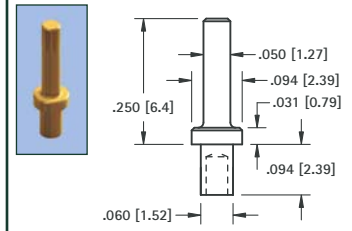

**.040 (1.0) PIN - SWAGE MOUNT**

GOLD CAT. NO.	TIN CAT. NO.	L Length	Mtg. Hole Dia.
1358-1	1359-1	.051 (1.3)	.043
1358-2	1359-2	.082 (2.1)	(1.09)

**.040 (1.0) PIN - SWAGE MOUNT**

GOLD CAT. NO.	TIN CAT. NO.	L Length	Mtg. Hole Dia.
1405-1	1425-1	.051 (1.3)	.043 (1.09)
1405-2	1425-2	.082 (2.1)	
1405-3	1425-3	.113 (2.9)	

**.040 (1.0) PIN - SWAGE MOUNT**

GOLD CAT. NO.	TIN CAT. NO.	Mtg. Hole Dia.
1402-3	1422-3	.062 (1.57)

**.040 (1.0) KAY PIN - PRESS-FIT**

**MATERIAL:**  
Solid Nickel Silver  
**CAT. NO. 1218**  
Mtg. Hole .043 (1.09) Dia.

**.040 (1.0) HOLLOW PIN - SWAGE MOUNT**

TIN CAT. NO.	Mtg. Hole Dia.
1219	.059 (1.50)

**.050 (1.3) PIN - SWAGE MOUNT**

GOLD CAT. NO.	TIN CAT. NO.	Mtg. Hole Dia.
1360-2	1361-2	.064 (1.63)

**.063 (1.6) PIN - SWAGE MOUNT**

**.080 (2.0) PIN - SWAGE MOUNT**

GOLD CAT. NO.	TIN CAT. NO.	A Dim.	B Dia.	L Length
1447-1	1455-1	.335 (8.5)	.156 (4.0)	.051 (1.3)
1447-2	1455-2	.400 (10.2)	.125 (3.2)	.094 (2.4)
1447-3	1455-3	.400 (10.2)	.125 (3.2)	.125 (3.2)
1447-4	1455-4	.400 (10.2)	.125 (3.2)	.156 (4.0)