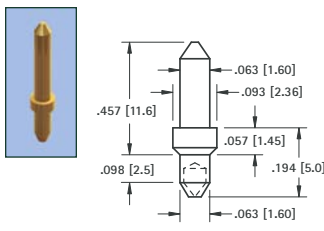

**.040 (1.0) PIN - SWAGE MOUNT**

GOLD CAT. NO.	TIN CAT. NO.	Mtg. Hole Dia.
1402-3	1422-3	.062 (1.57)

**.040 (1.0) KAY PIN - PRESS-FIT**

**MATERIAL:**  
Solid Nickel Silver  
**CAT. NO. 1218**  
Mtg. Hole .043 (1.09) Dia.

**.040 (1.0) HOLLOW PIN - SWAGE MOUNT**

TIN CAT. NO.	Mtg. Hole Dia.
1219	.059 (1.50)

**.050 (1.3) PIN - SWAGE MOUNT**

GOLD CAT. NO.	TIN CAT. NO.	Mtg. Hole Dia.
1360-2	1361-2	.064 (1.63)

**.063 (1.6) PIN - SWAGE MOUNT**

GOLD CAT. NO.	TIN CAT. NO.	Mtg. Hole Dia.
1362-2	1363-2	.067 (1.70)

**.080 (2.0) PIN - SWAGE MOUNT**

GOLD CAT. NO.	TIN CAT. NO.	Mtg. Hole Dia.
1376-2	1377-2	.094 (2.38)

**.080 (2.0) PIN - SWAGE MOUNT**

GOLD CAT. NO.	TIN CAT. NO.	Mtg. Hole Dia.
1364-2	1365-2	.094 (2.38)

**.080 (2.0) PIN - SWAGE MOUNT**

GOLD CAT. NO.	TIN CAT. NO.	A Dim.	B Dia.	L Length
1447-1	1455-1	.335 (8.5)	.156 (4.0)	.051 (1.3)
1447-2	1455-2	.400 (10.2)	.125 (3.2)	.094 (2.4)
1447-3	1455-3	.400 (10.2)	.125 (3.2)	.125 (3.2)
1447-4	1455-4	.400 (10.2)	.125 (3.2)	.156 (4.0)