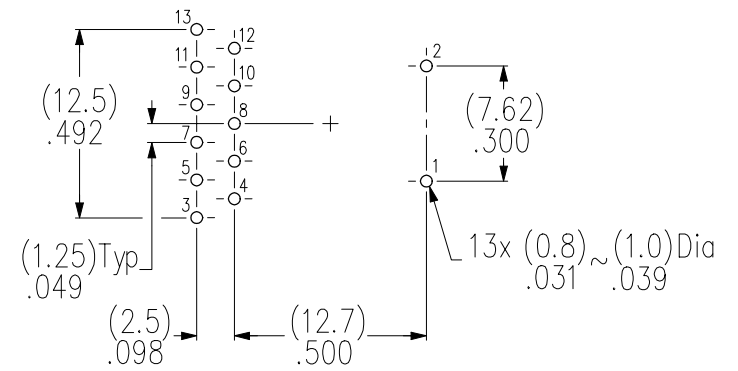

MATERIALS

Base: Glass Fiber Reinforced PBT
Terminals: Brass/Beryllium Copper

FOOTPRINT

NKK®
SWITCHES

7850 East Gelding Drive • Scottsdale, AZ 85260
 Phone (480) 991-0942 • Fax (480) 998-1435
 www.nkkswitches.com • email: sales@nkkswitches.com

APPROVED BY:		DRAWN BY:		DATE:
SCALE: 2/1		PART NUMBER: AT9704-02YC Socket		REV: A