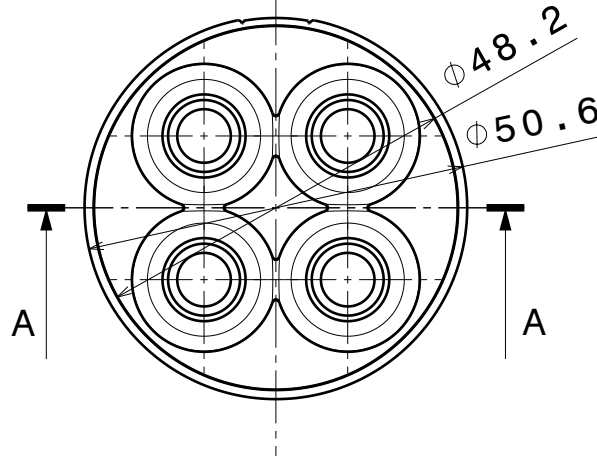

D

C

B

A

4

Bottom view

Isometric view

4

3

Section view
A-A

4.5

3.7

1.4

3

2

Top view

2

INDEX	PART NO	DESCRIPTION	MATERIAL	COLOUR
1	C13226	DOROTHY-4-A	PMMA	

Tolerances if not otherwise shown
According to DIN ISO 2768-1
Linear measures:
Up to 30mm class M, otherwise class C.
According to DIN ISO 2768-2
Form and position: class L

SIZE PART NUMBER

A4

C13226

1

SCALE	1:1	WEIGHT	4,3 g	SHEET	1/1
-------	-----	--------	-------	-------	-----

D

A