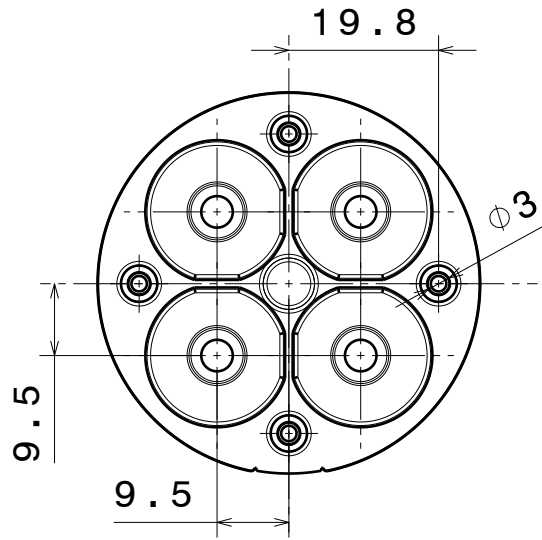

D

C

B

A

4

Bottom view

Isometric view

4

3

Section view
A-A

4.5

3.7

1.4

3

2

Top view

2

INDEX	PART NO	DESCRIPTION	MATERIAL	COLOUR
1	C13226	DOROTHY-4-A	PMMA	

Tolerances if not otherwise shown
According to DIN ISO 2768-1
Linear measures:
Up to 30mm class M, otherwise class C.
According to DIN ISO 2768-2
Form and position: class L

SIZE PART NUMBER

A4

C13226

1

SCALE	1:1	WEIGHT	4,3 g	SHEET	1/1
-------	-----	--------	-------	-------	-----

D

A