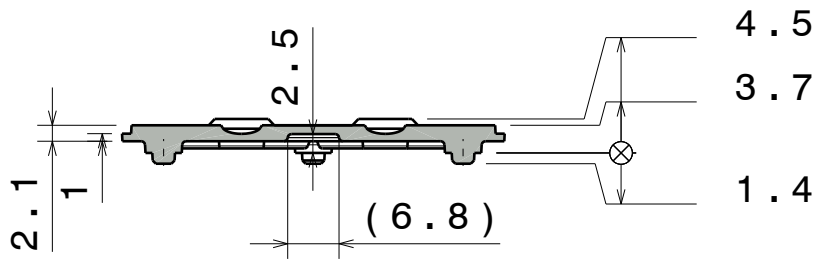

D

C

B

A

4

Bottom view

Isometric view

4

3

Section view
A-A

4.5

3.7

1.4

3

2

Top view

2

INDEX	PART NO	DESCRIPTION	MATERIAL	COLOUR
1	C13226	DOROTHY-4-A	PMMA	

Tolerances if not otherwise shown
According to DIN ISO 2768-1
Linear measures:
Up to 30mm class M, otherwise class C.
According to DIN ISO 2768-2
Form and position: class L

SIZE PART NUMBER

A4

C13226

1

SCALE	1:1	WEIGHT	4,3 g	SHEET	1/1
-------	-----	--------	-------	-------	-----

D

A