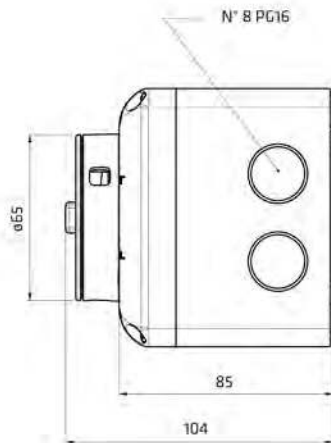

C10

IP65 

- ☛ Opening in "0" position.
- ☛ Arranged for nr. 8 Pg16 cable glands of which nr. 2 on the bottom.
- ☛ With locking facility in "0 - OFF" (Max 3 locks).
- ☛ **Dimensions:** 120x100x85 mm.
- ☛ Black box - Yellow cover - Red knob.

SERIES	AC-21A	AC-23A	CODE
	AMP. 690V	AMP. 400V	3 POLES
SQ025	32	25	SQ025003BC10
SQ032	40	32	SQ032003BC10

3 POLES

C10

IP65

- Opening in "0" position.
- Arranged for nr. 8 Pg16 cable glands of which nr. 2 on the bottom.
- With locking facility in "0 - OFF" (Max 3 locks).
- Dimensions:** 120x100x85 mm.
- Black box - Yellow cover - Red knob.