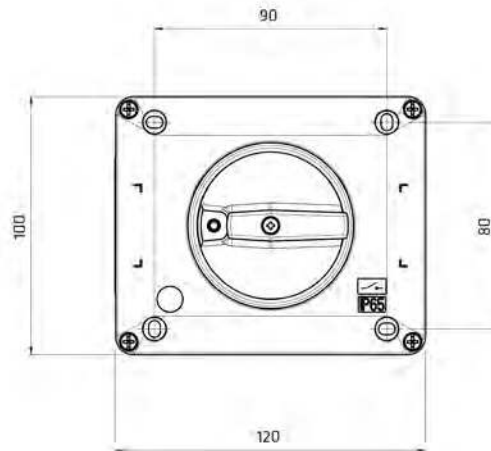

C10

IP65 

- ☛ Opening in "0" position.
- ☛ Arranged for nr. 8 Pg16 cable glands of which nr. 2 on the bottom.
- ☛ With locking facility in "0 - OFF" (Max 3 locks).
- ☛ **Dimensions:** 120x100x85 mm.
- ☛ Black box - Yellow cover - Red knob.

SERIES	AC-21A	AC-23A	CODE
	AMP. 690V	AMP. 400V	3 POLES
SQ025	32	25	SQ025003BC10
SQ032	40	32	SQ032003BC10

3 POLES

C10

IP65

- Opening in "0" position.
- Arranged for nr. 8 Pg16 cable glands of which nr. 2 on the bottom.
- With locking facility in "0 - OFF" (Max 3 locks).
- Dimensions:** 120x100x85 mm.
- Black box - Yellow cover - Red knob.

SERIES	AC-21A	AC-23A	CODE	
	AMP. 690V	AMP. 400V	3 POLES	4 POLES
SE16	32	25	SE160003BC10	SE160004BC10
SE32	40	32	SE320003BC10	SE320004BC10

3 POLES

4 POLES