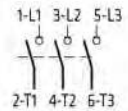

C10

IP65 

- ☛ Opening in "0" position.
- ☛ Arranged for nr. 8 Pg16 cable glands of which nr. 2 on the bottom.
- ☛ With locking facility in "0 - OFF" (Max 3 locks).
- ☛ **Dimensions:** 120x100x85 mm.
- ☛ Black box - Yellow cover - Red knob.

SERIES	AC-21A	AC-23A	CODE
	AMP. 690V	AMP. 400V	3 POLES
SQ025	32	25	SQ025003BC10
SQ032	40	32	SQ032003BC10

3 POLES

C10

IP65

- Opening in "0" position.
- Arranged for nr. 8 Pg16 cable glands of which nr. 2 on the bottom.
- With locking facility in "0 - OFF" (Max 3 locks).
- Dimensions:** 120x100x85 mm.
- Black box - Yellow cover - Red knob.