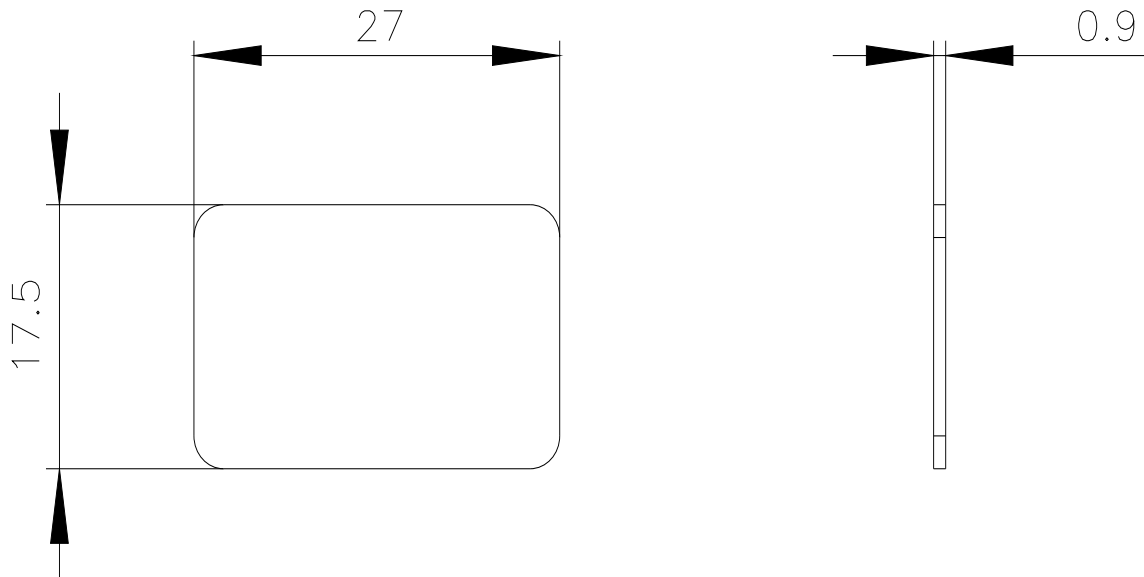

[Confirmation](#)

[Environmental Con-
firmations](#)

Further information

Information- and Downloadcenter (Catalogs, Brochures,...)

<https://www.siemens.com/ic10>

Industry Mall (Online ordering system)

<https://mall.industry.siemens.com/mall/en/en/Catalog/product?mfb=3SU1900-0AD16-0DB0>

Cax online generator

<http://support.automation.siemens.com/WW/CAXorder/default.aspx?lang=en&mfb=3SU1900-0AD16-0DB0>

Service&Support (Manuals, Certificates, Characteristics, FAQs,...)

<https://support.industry.siemens.com/cs/ww/en/ps/3SU1900-0AD16-0DB0>

Image database (product images, 2D dimension drawings, 3D models, device circuit diagrams, EPLAN macros, ...)

<http://www.automation.siemens.com/bilddb/cax_de.aspx?mfb=3SU1900-0AD16-0DB0&lang=en>

last modified:

3/29/2022