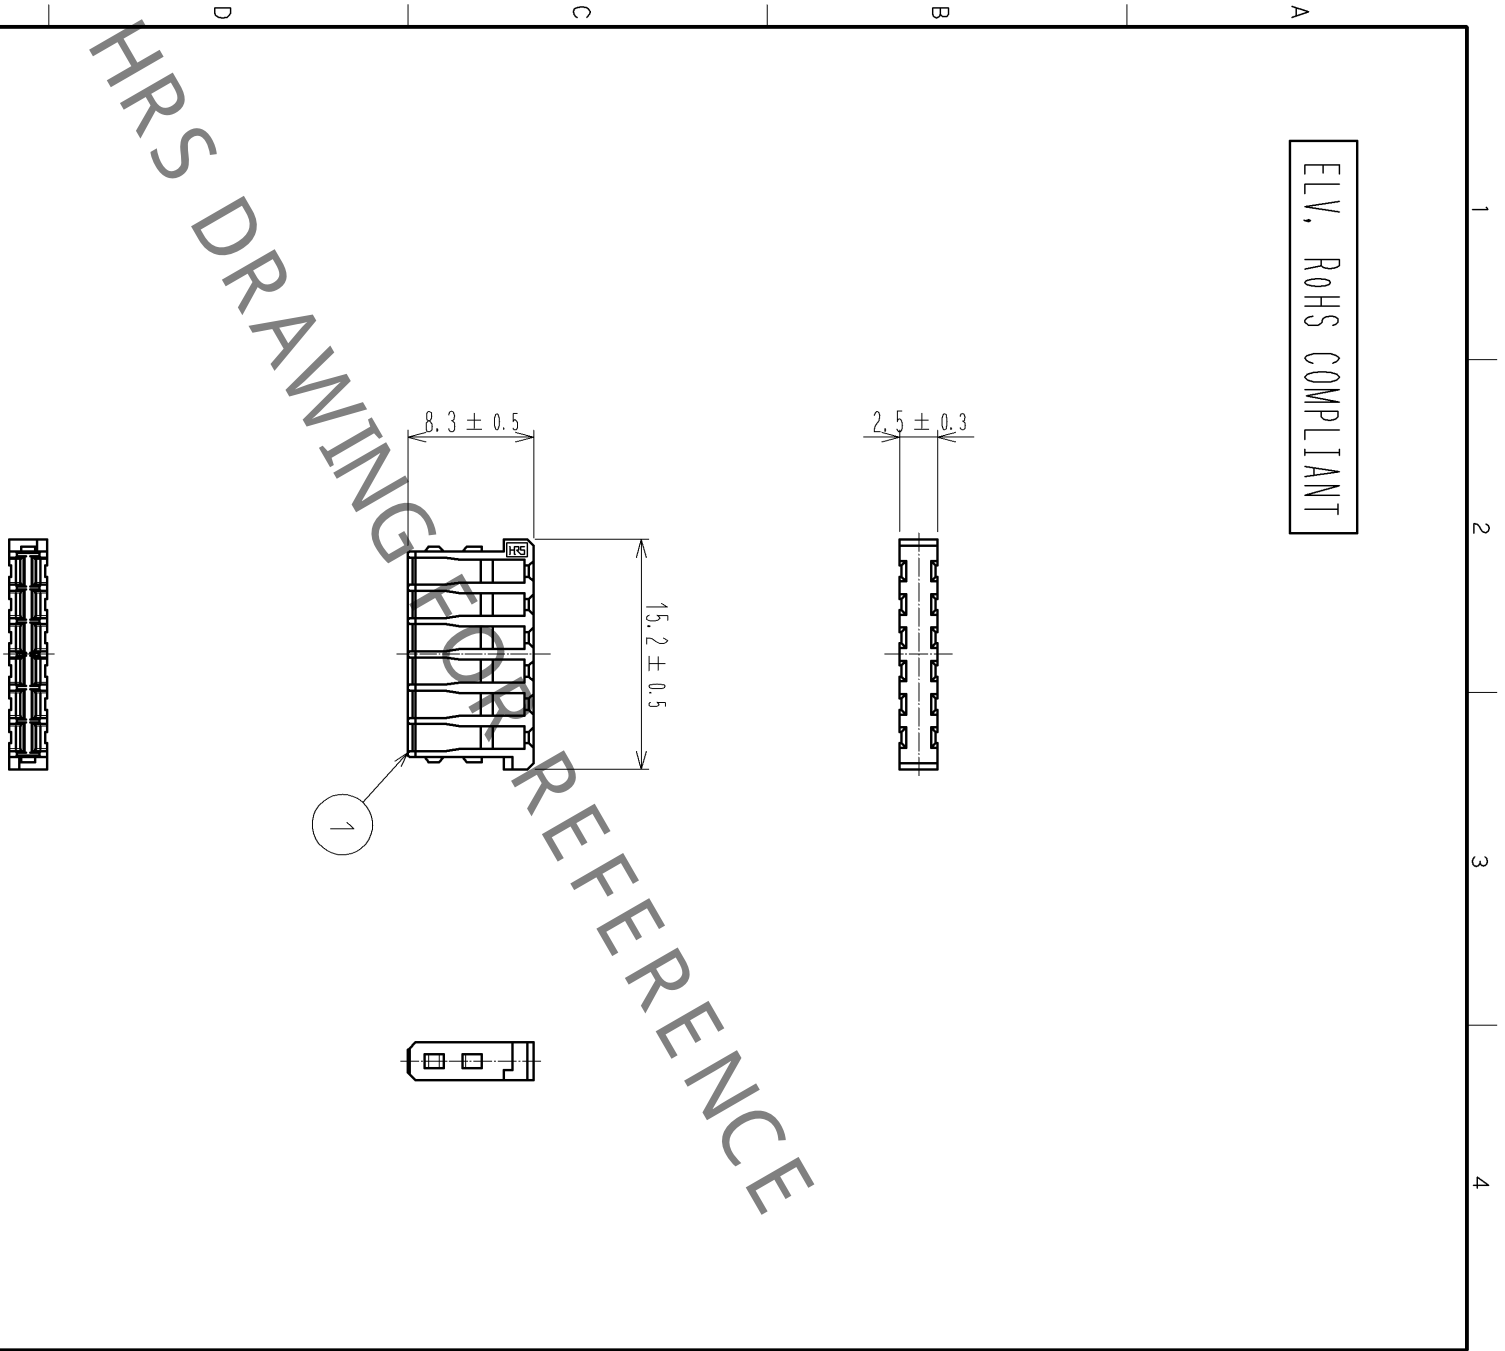

ELV, ROHS COMPLIANT

NOTE1. Use this products with housing.  
Housing product No. : CL775-0037-0

| 1                        | PBT      | DARK GRAY, UL94V-0 |         |                          |                 |          |          |         |
|--------------------------|----------|--------------------|---------|--------------------------|-----------------|----------|----------|---------|
| NO.                      | MATERIAL | FINISH .           | REMARKS | NO.                      | MATERIAL        | DESIGNED | FINISH . | REMARKS |
| UNITS                    |          | SCALE              | COUNT   | DESCRIPTION OF REVISIONS | DESIGNED        | CHECKED  | DATE     |         |
| mm                       |          | 2 : 1              |         |                          |                 |          |          |         |
| APPROVED : AR. SHIRAI    |          | 11.12.20           |         | DRAWING NO.              | EDC4-169044-00  |          |          |         |
| CHECKED : TY. TAKAHASHI  |          | 11.12.20           |         | PART NO.                 | GT25-12DS-R     |          |          |         |
| DESIGNED : TY. SAKASHITA |          | 11.12.20           |         | CODE NO.                 | CL775-0041-8-00 |          |          |         |
| DRAWN : TY. SAKASHITA    |          | 11.12.20           |         |                          |                 |          |          |         |