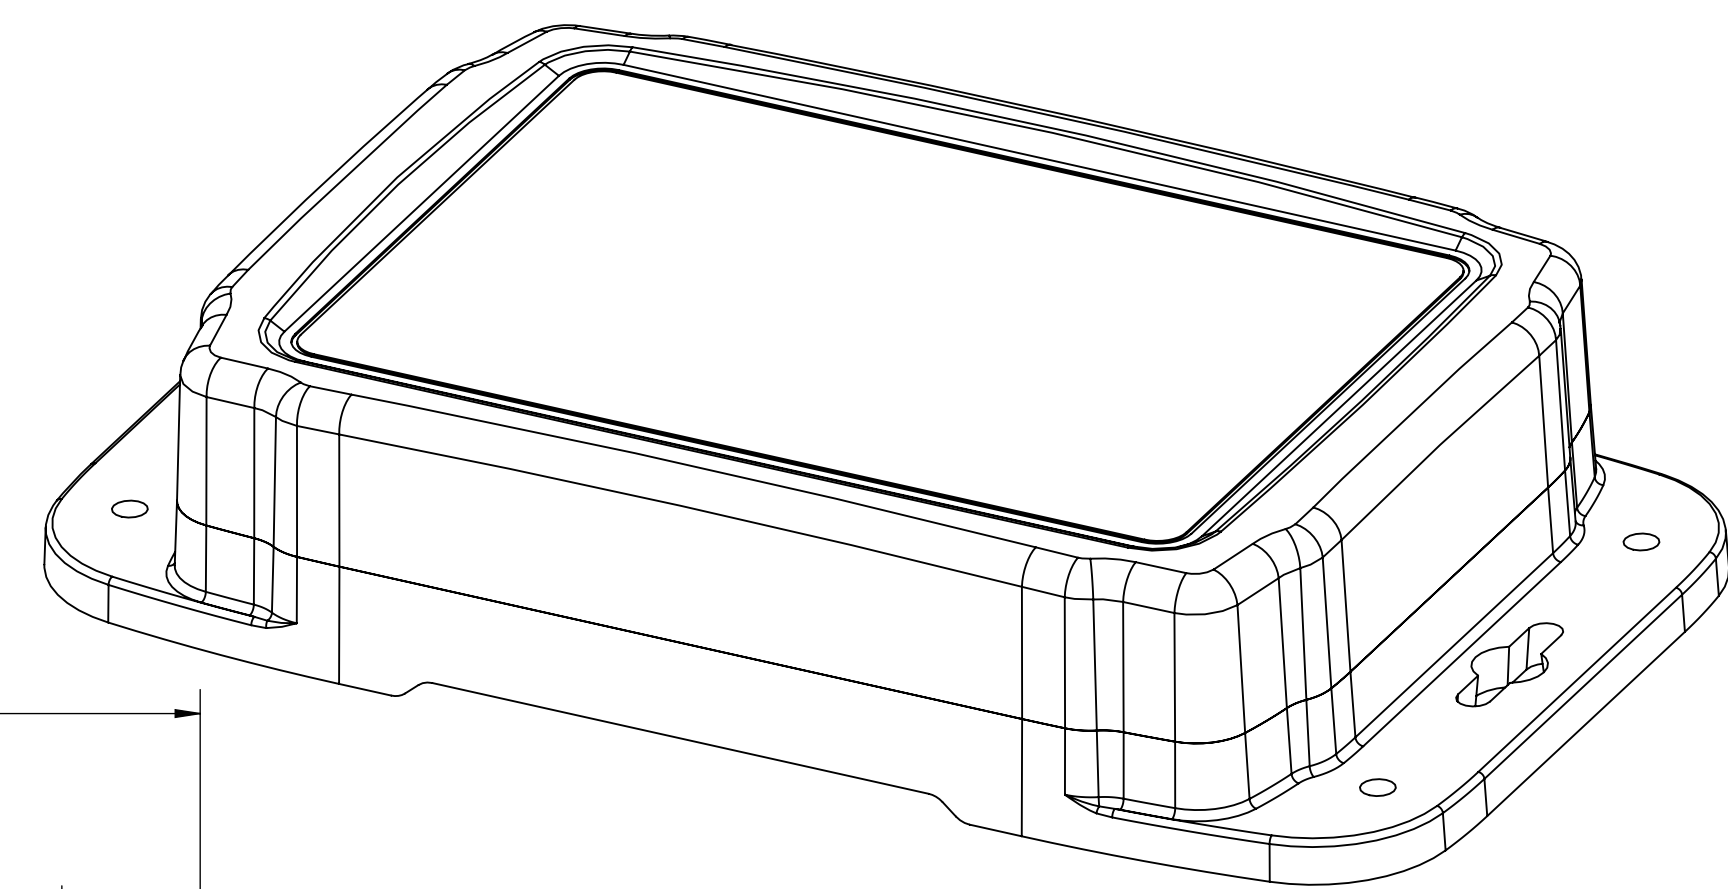

### NOTES:

1. MATERIAL:  
BODY & COVER - GRAY POLYCARBONATE (IMPACT-RESISTANT)
2. UL508 / NEMA TYPE 1, 2, 3, 3R, 3X, 3RX, 3D, 3SX, 4, 4X, 6, 6P, 12 & 13 WITH IP65, IP66, IP-67 & IP68 WITH RATING & UL-94 5VA
3. POURED CONTINUOUS GASKET (NOT INSTALLED)
4. SUPPLIED WITH BODY, COVER & 4 SCREWS
5. DIMENSIONS ARE INCH[MM]
6. OPTIONAL ACCESSORIES:  
ALUMINUM INTERNAL PANEL - HDX-76607