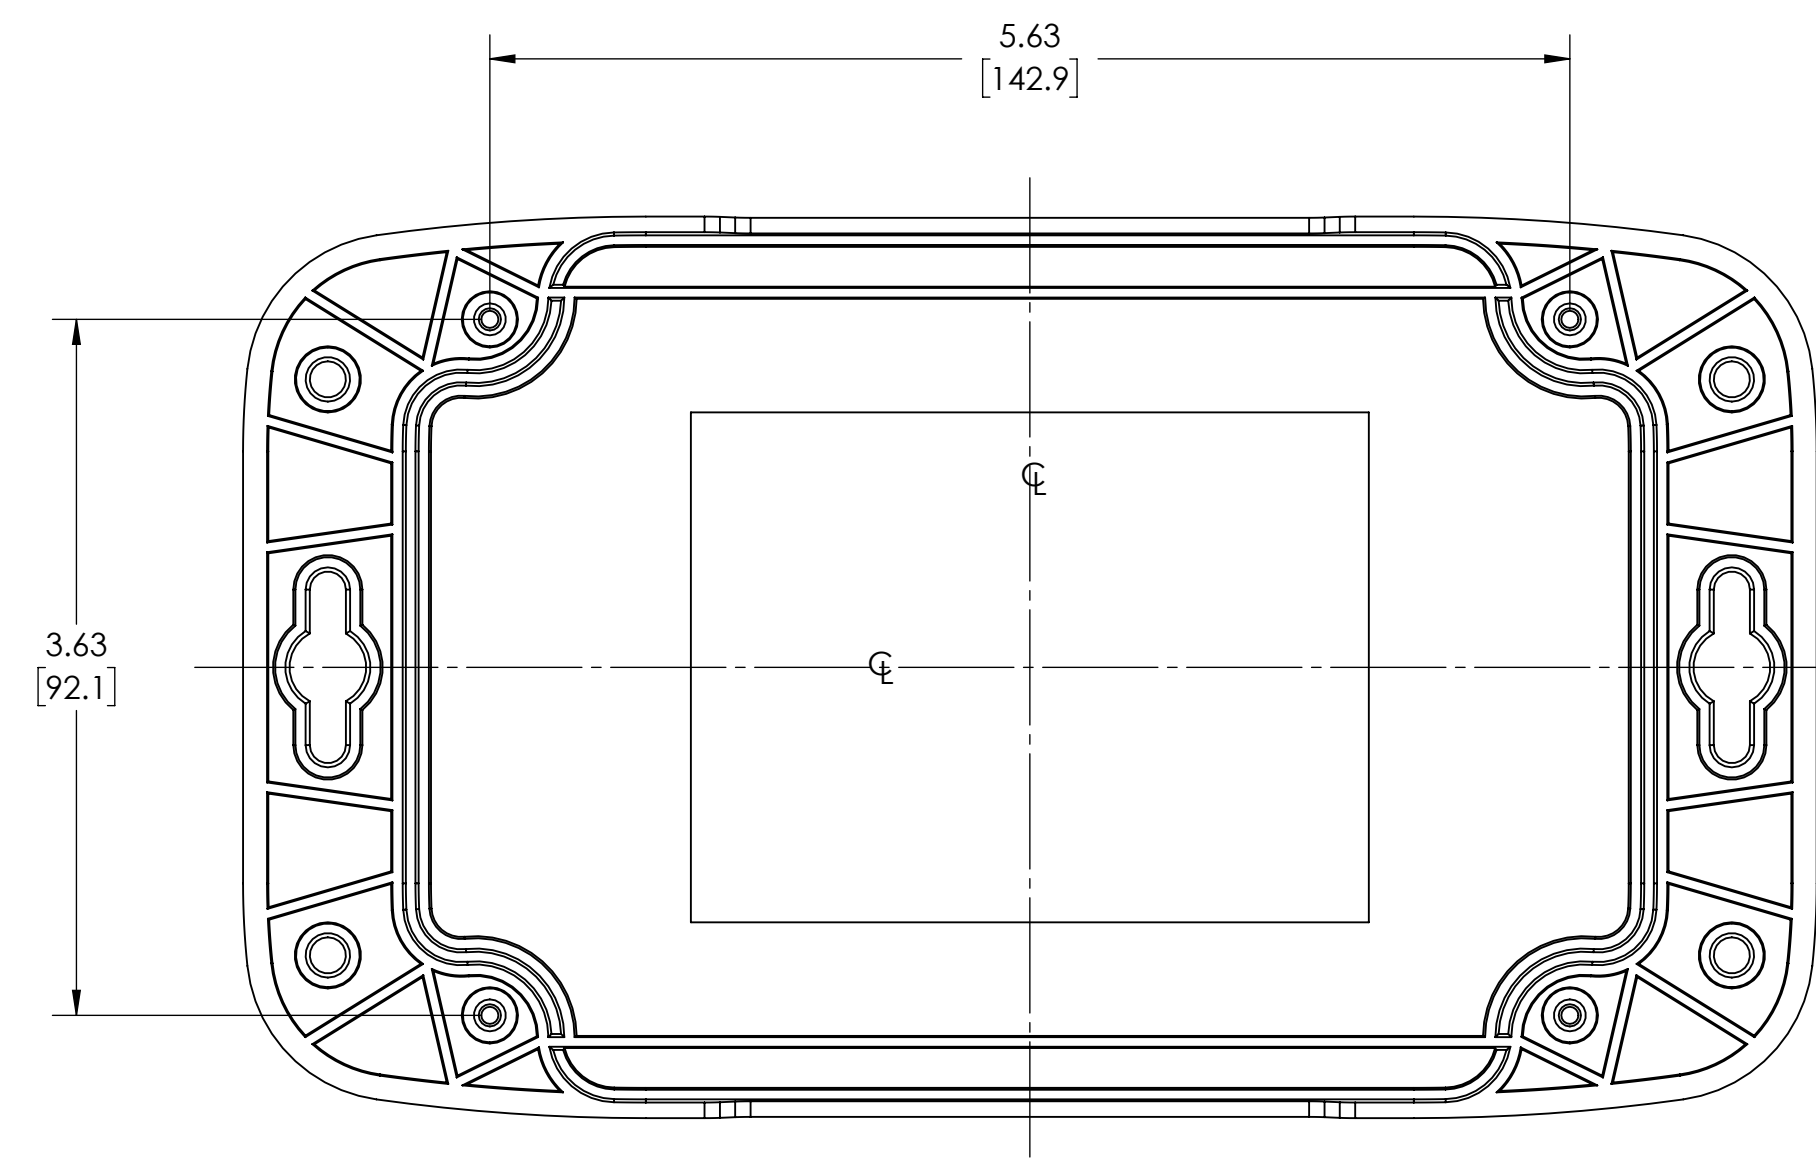

### NOTES:

1. MATERIAL:  
BODY & COVER - GRAY POLYCARBONATE (IMPACT-RESISTANT)
2. UL508 / NEMA TYPE 1, 2, 3, 3R, 3X, 3RX, 3D, 3SX, 4, 4X, 6, 6P, 12 & 13 WITH IP65, IP66, IP-67 & IP68 WITH RATING & UL-94 5VA
3. POURED CONTINUOUS GASKET (NOT INSTALLED)
4. SUPPLIED WITH BODY, COVER & 4 SCREWS
5. DIMENSIONS ARE INCH[MM]
6. OPTIONAL ACCESSORIES:  
ALUMINUM INTERNAL PANEL - HDX-76607