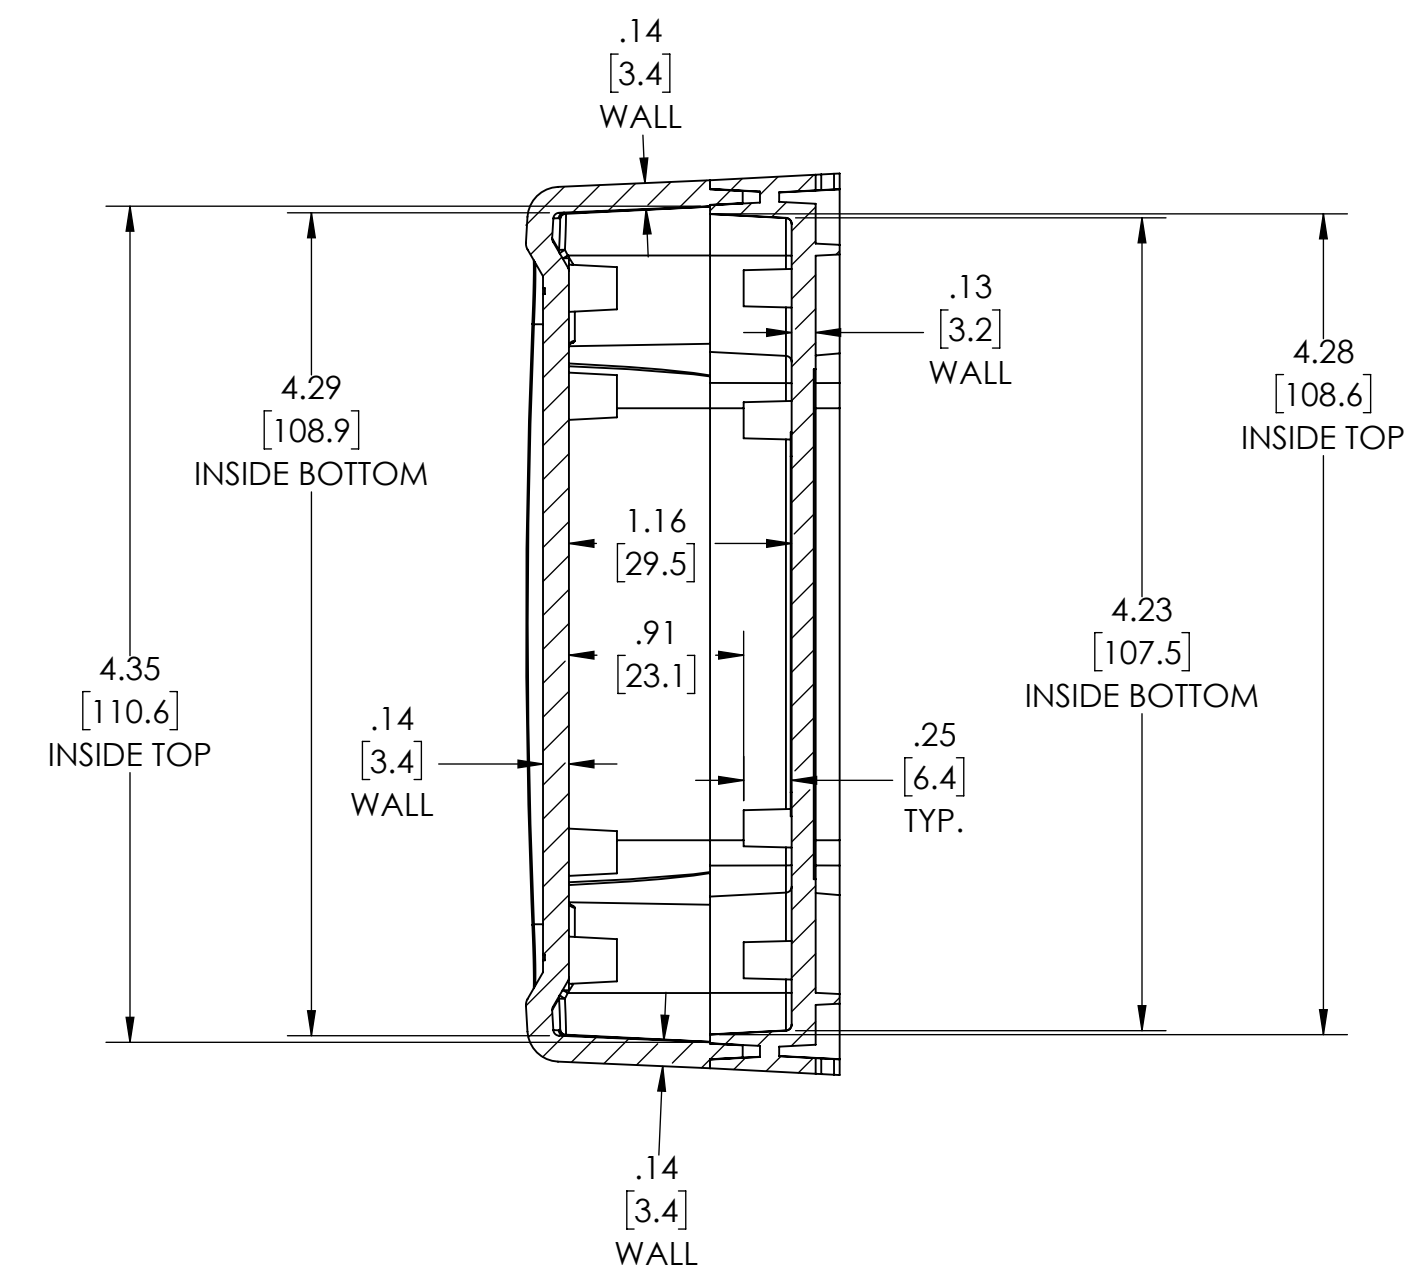

### NOTES:

1. MATERIAL:  
BODY & COVER - GRAY POLYCARBONATE (IMPACT-RESISTANT)
2. UL508 / NEMA TYPE 1, 2, 3, 3R, 3X, 3RX, 3D, 3SX, 4, 4X, 6, 6P, 12 & 13 WITH IP65, IP66, IP-67 & IP68 WITH RATING & UL-94 5VA
3. POURED CONTINUOUS GASKET (NOT INSTALLED)
4. SUPPLIED WITH BODY, COVER & 4 SCREWS
5. DIMENSIONS ARE INCH[MM]
6. OPTIONAL ACCESSORIES:  
ALUMINUM INTERNAL PANEL - HDX-76607