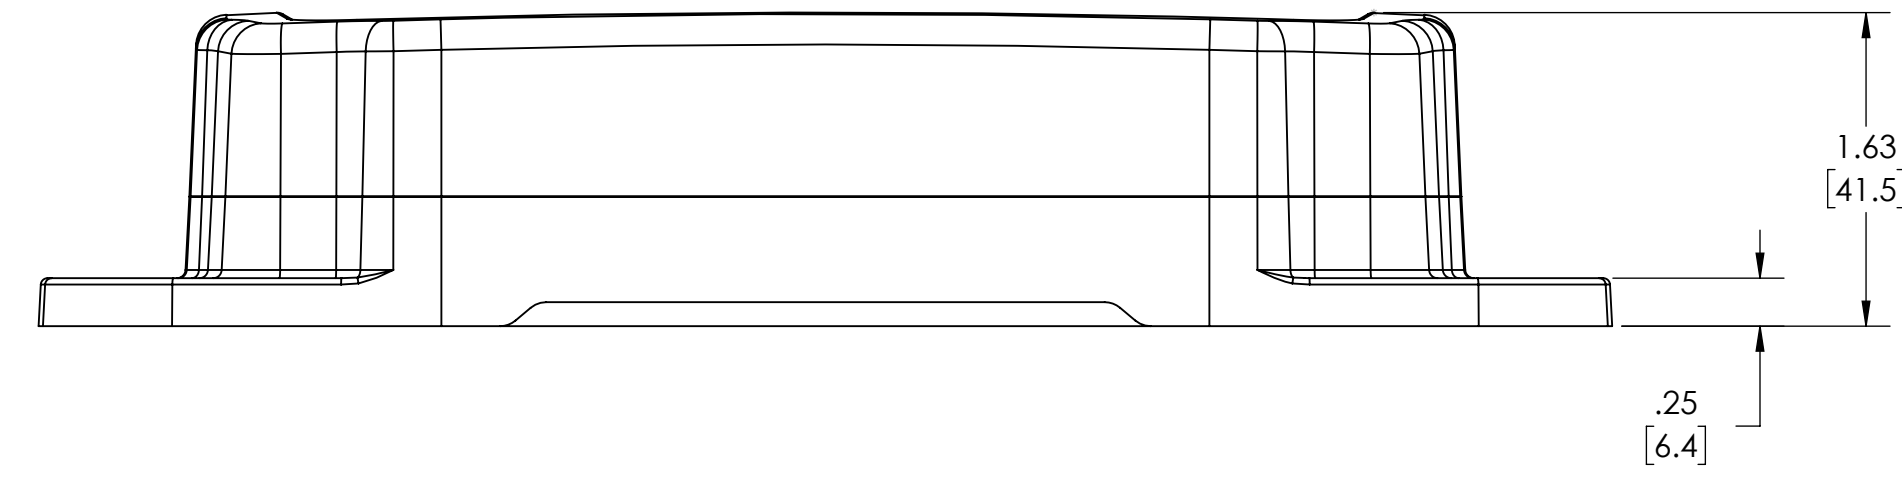

### NOTES:

1. MATERIAL:  
BODY & COVER - GRAY POLYCARBONATE (IMPACT-RESISTANT)
2. UL508 / NEMA TYPE 1, 2, 3, 3R, 3X, 3RX, 3D, 3SX, 4, 4X, 6, 6P, 12 & 13 WITH IP65, IP66, IP-67 & IP68 WITH RATING & UL-94 5VA
3. POURED CONTINUOUS GASKET (NOT INSTALLED)
4. SUPPLIED WITH BODY, COVER & 4 SCREWS
5. DIMENSIONS ARE INCH[MM]
6. OPTIONAL ACCESSORIES:  
ALUMINUM INTERNAL PANEL - HDX-76607