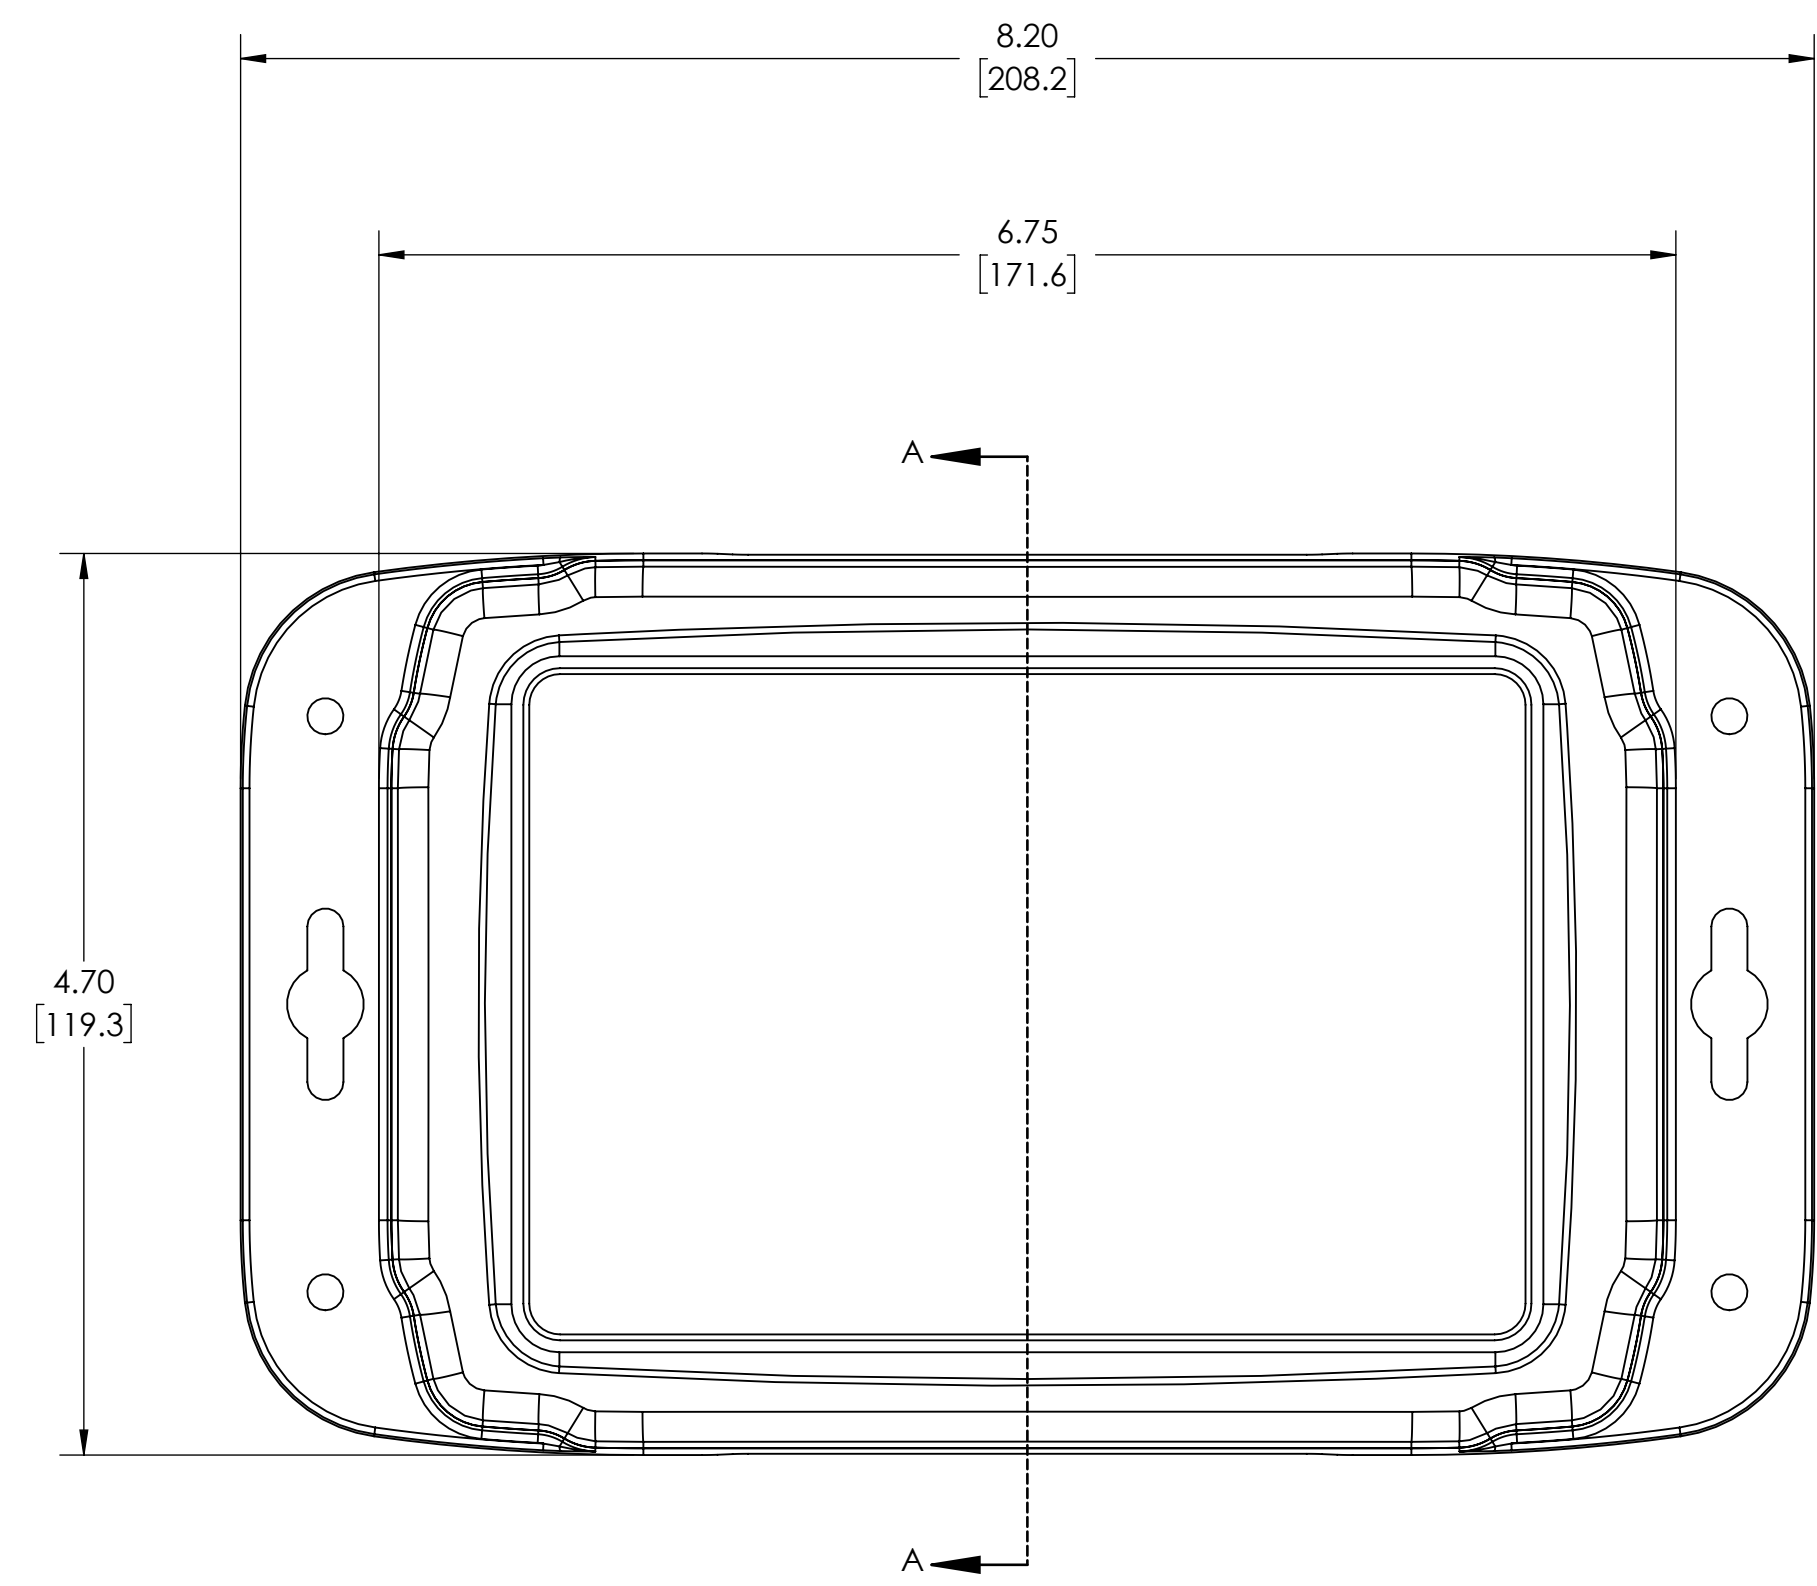

### NOTES:

1. MATERIAL:  
BODY & COVER - GRAY POLYCARBONATE (IMPACT-RESISTANT)
2. UL508 / NEMA TYPE 1, 2, 3, 3R, 3X, 3RX, 3D, 3SX, 4, 4X, 6, 6P, 12 & 13 WITH IP65, IP66, IP-67 & IP68 WITH RATING & UL-94 5VA
3. POURED CONTINUOUS GASKET (NOT INSTALLED)
4. SUPPLIED WITH BODY, COVER & 4 SCREWS
5. DIMENSIONS ARE INCH[MM]
6. OPTIONAL ACCESSORIES:  
ALUMINUM INTERNAL PANEL - HDX-76607