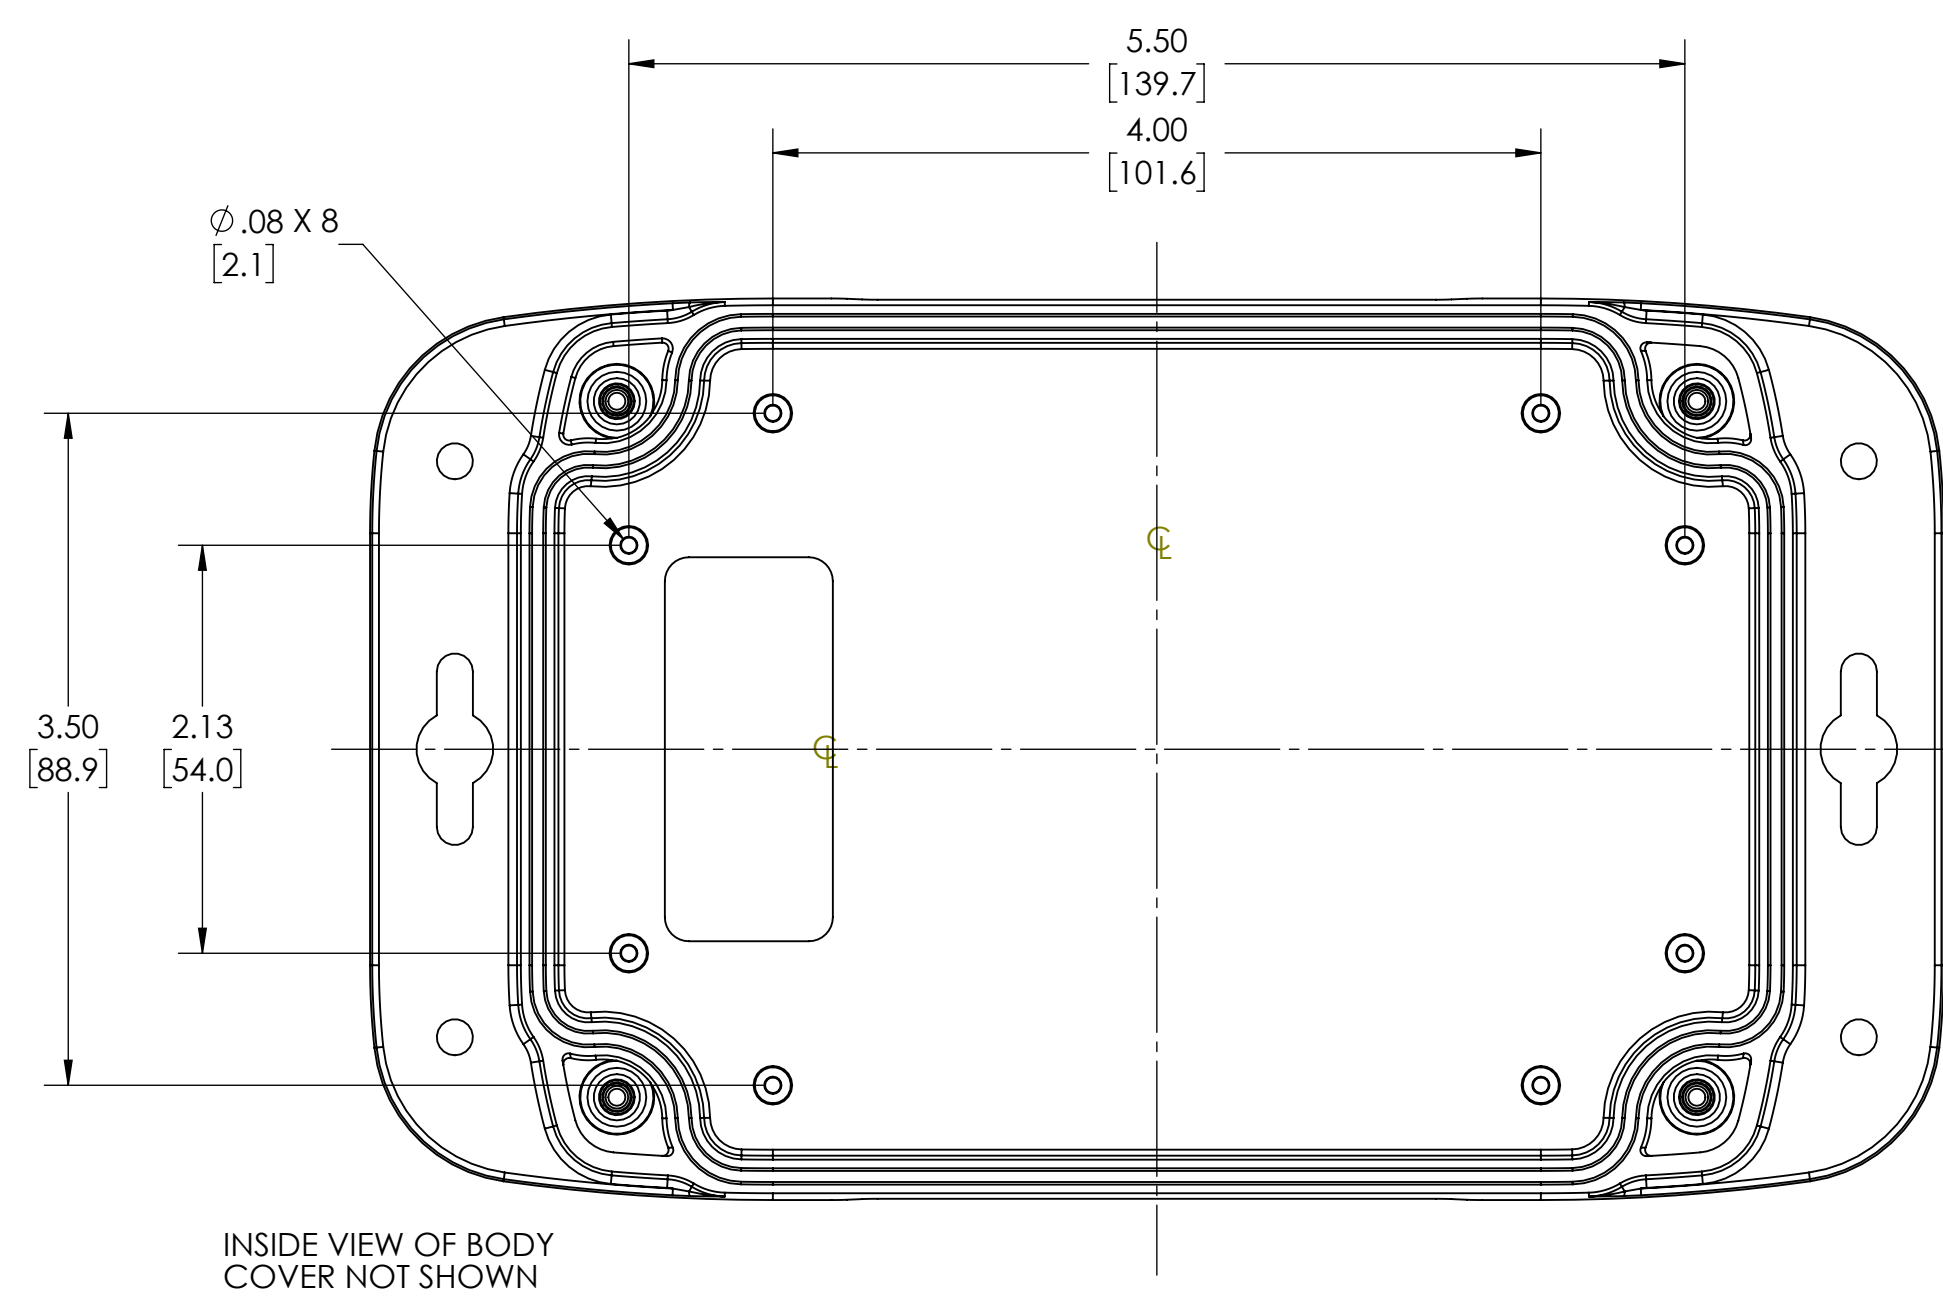

### NOTES:

1. MATERIAL:  
BODY & COVER - GRAY POLYCARBONATE (IMPACT-RESISTANT)
2. UL508 / NEMA TYPE 1, 2, 3, 3R, 3X, 3RX, 3D, 3SX, 4, 4X, 6, 6P, 12 & 13 WITH IP65, IP66, IP-67 & IP68 WITH RATING & UL-94 5VA
3. POURED CONTINUOUS GASKET (NOT INSTALLED)
4. SUPPLIED WITH BODY, COVER & 4 SCREWS
5. DIMENSIONS ARE INCH[MM]
6. OPTIONAL ACCESSORIES:  
ALUMINUM INTERNAL PANEL - HDX-76607