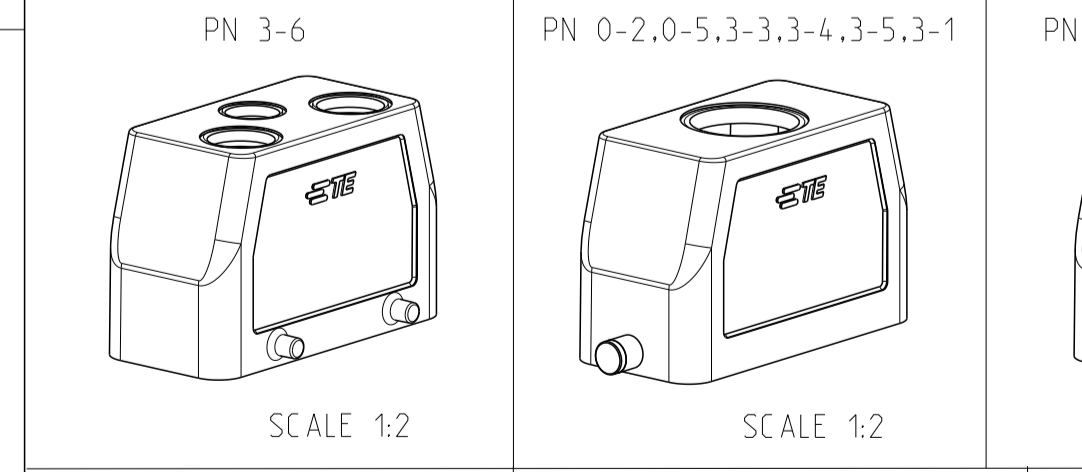

REVISIONS				
P.	LTN.	DESCRIPTION	DATE	DMN. APVD.
B4	ECR-15-016632		28NOV2016	GCM MKO
B5	REVISED PER ECR-16-016780		22AUG2017	NG MKO
B6	ECR-17-014013		26MAR18	SG MKO
B7	ECR-21-123564		15JUL2022	RK JB

- NOTES
- 1 Surface: - Powder varnish grey
 - Aluminium oxide--Varnish black
 - Chromital TCP passivation-varnish black
 - 2 Varnish on the inside not necessary
 - 3 Packaging
 Packaging quantity 5 piece in a box
 - 4 Special Packaging