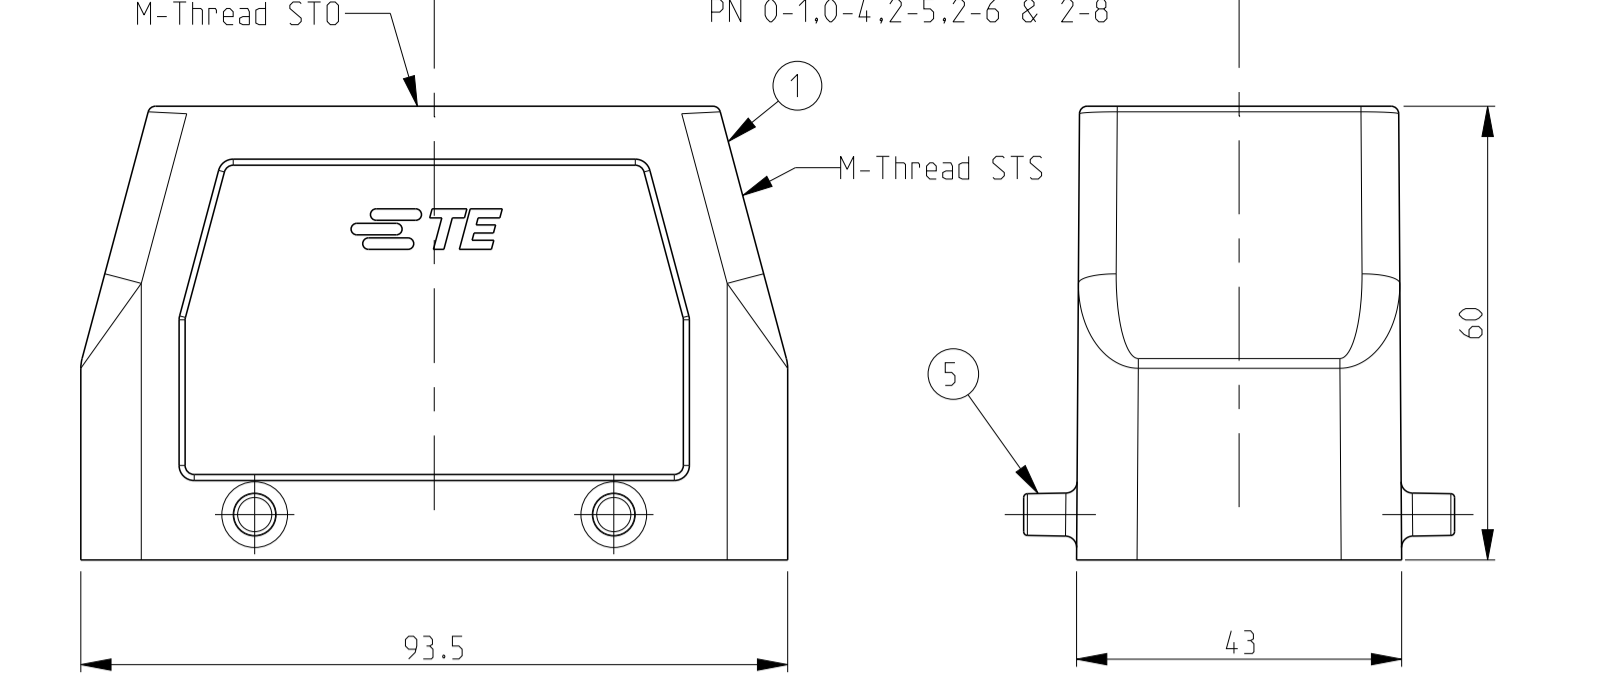

REVISIONS				
P.	LTN.	DESCRIPTION	DATE	DMN. APVD.
B4	ECR-15-016632		28NOV2016	GCM MKO
B5	REVISED PER ECR-16-016780		22AUG2017	NG MKO
B6	ECR-17-014013		26MAR18	SG MKO
B7	ECR-21-123564		15JUL2022	RK JB

- NOTES
- 1 Surface: - Powder varnish grey
 - Aluminium oxide--Varnish black
 - Chromital TCP passivation-varnish black
 - 2 Varnish on the inside not necessary
 - 3 Packaging
 Packaging quantity 5 piece in a box
 - 4 Special Packaging