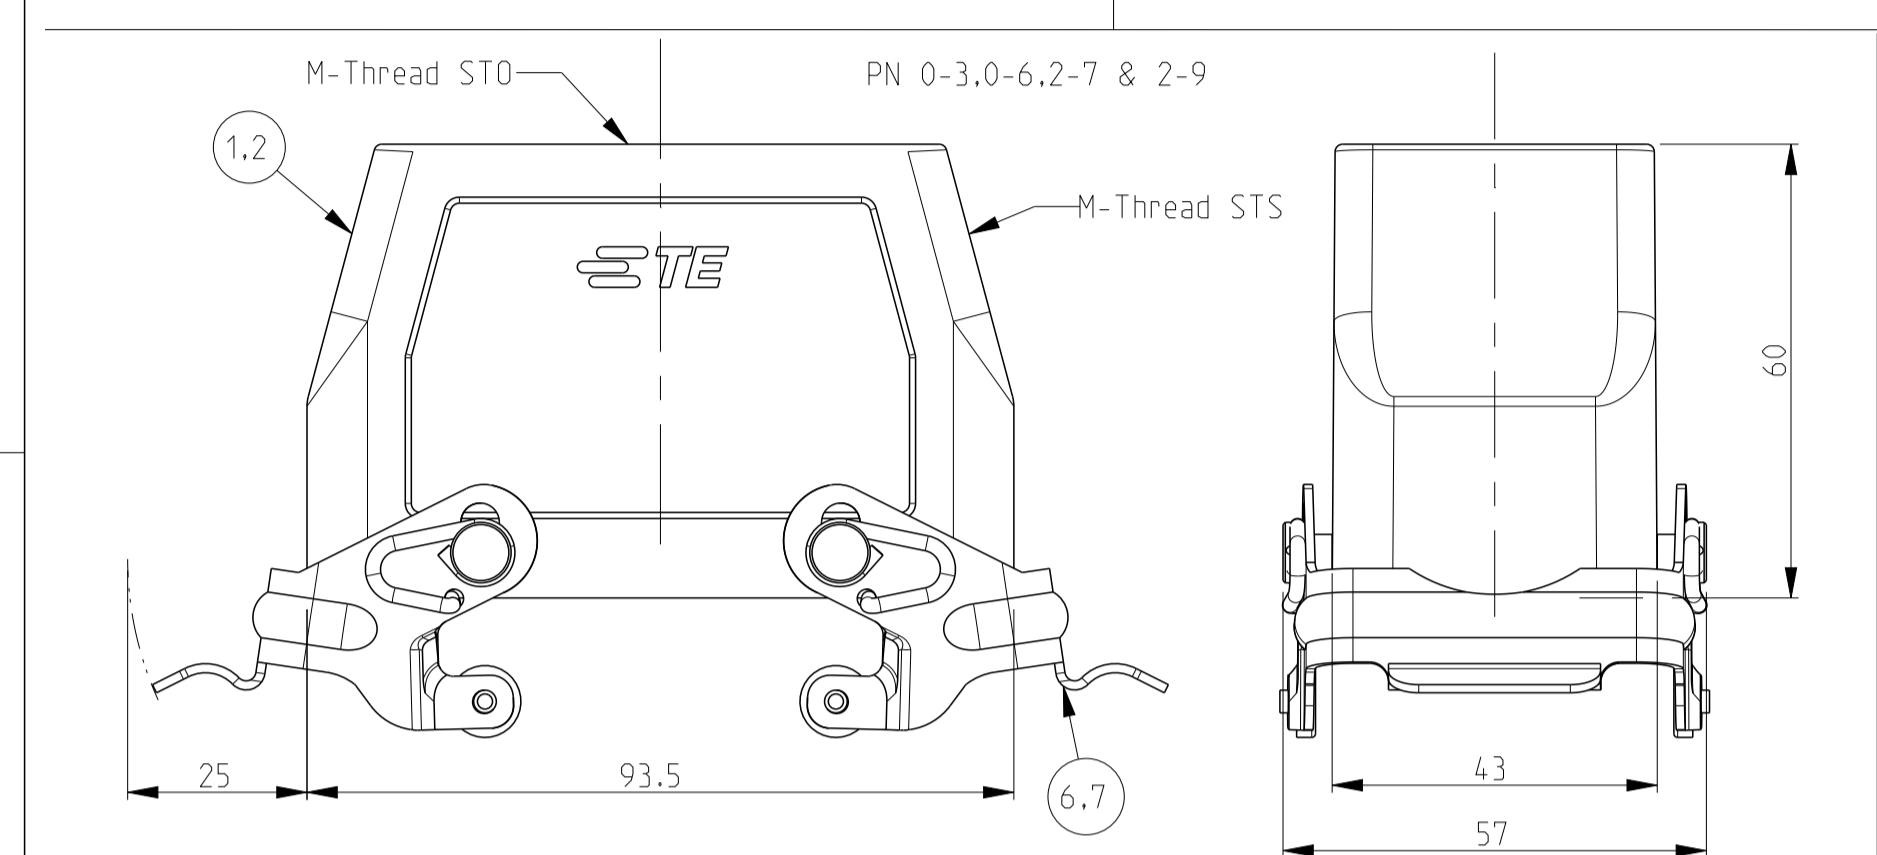

REVISIONS				
P.	LTN.	DESCRIPTION	DATE	DMN. APVD.
B4	ECR-15-016632		28NOV2016	GCM MKO
B5	REVISED PER ECR-16-016780		22AUG2017	NG MKO
B6	ECR-17-014013		26MAR18	SG MKO
B7	ECR-21-123564		15JUL2022	RK JB

- NOTES
- 1 Surface: - Powder varnish grey
 - Aluminium oxide--Varnish black
 - Chromital TCP passivation-varnish black
 - 2 Varnish on the inside not necessary
 - 3 Packaging
 Packaging quantity 5 piece in a box
 - 4 Special Packaging