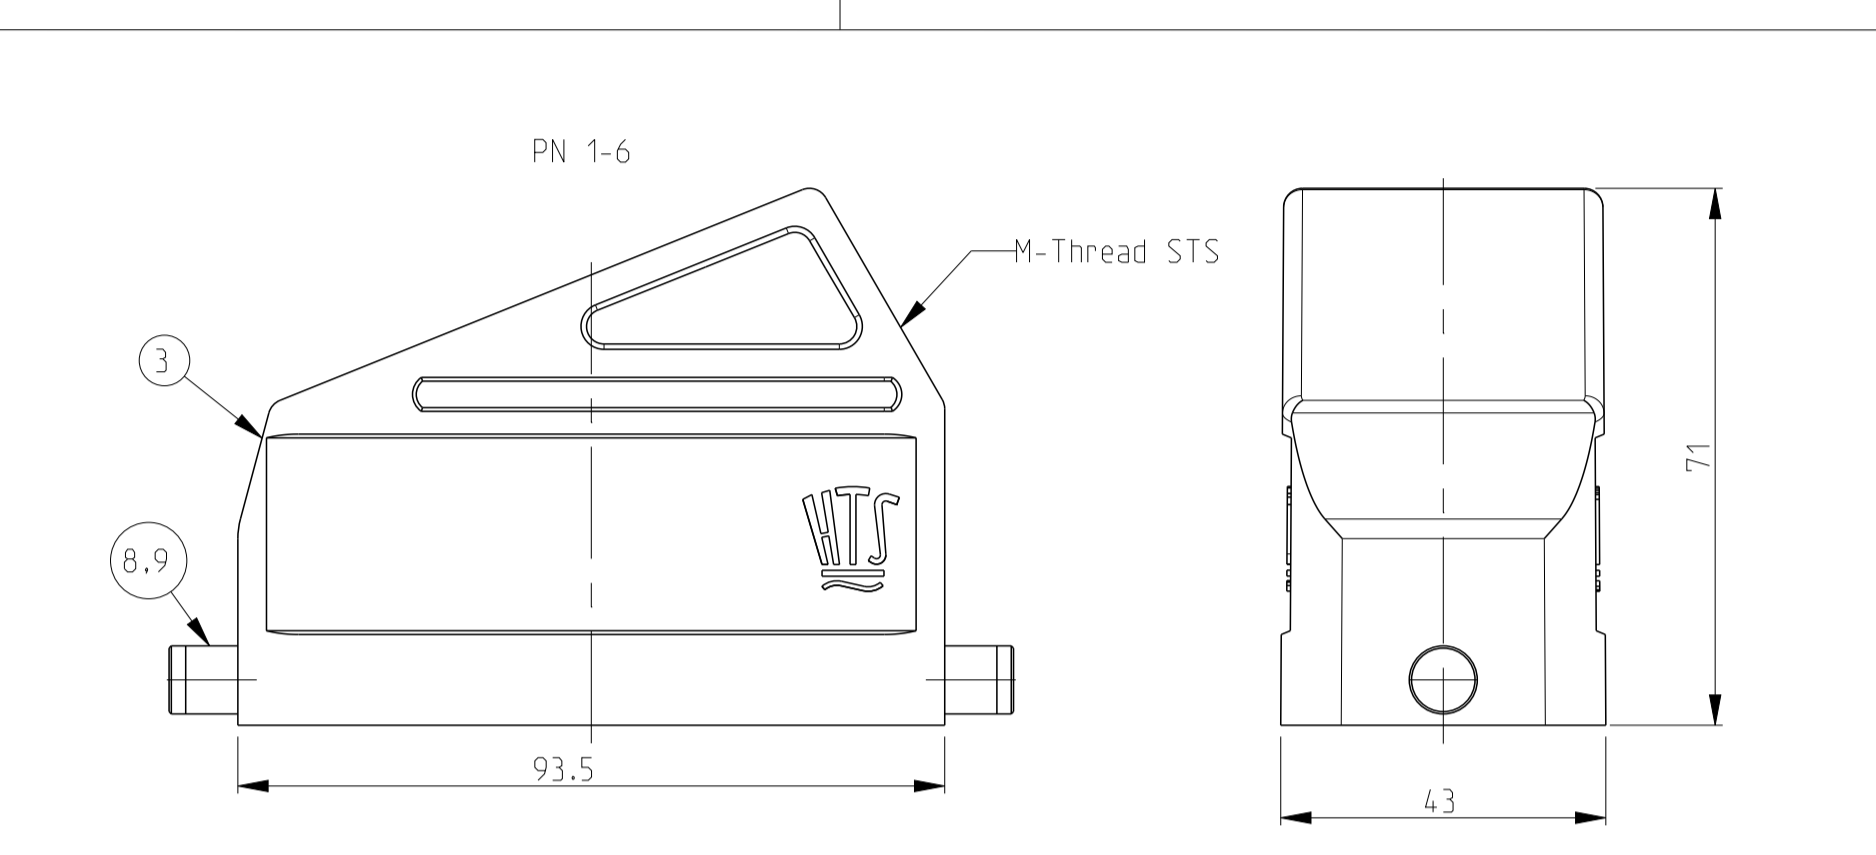

REVISIONS				
P.	LTN.	DESCRIPTION	DATE	DMN. APVD.
B4	ECR-15-016632		28NOV2016	GCM MKO
B5	REVISED PER ECR-16-016780		22AUG2017	NG MKO
B6	ECR-17-014013		26MAR18	SG MKO
B7	ECR-21-123564		15JUL2022	RK JB

- NOTES
- 1 Surface: - Powder varnish grey
 - Aluminium oxide--Varnish black
 - Chromital TCP passivation-varnish black
 - 2 Varnish on the inside not necessary
 - 3 Packaging
 Packaging quantity 5 piece in a box
 - 4 Special Packaging