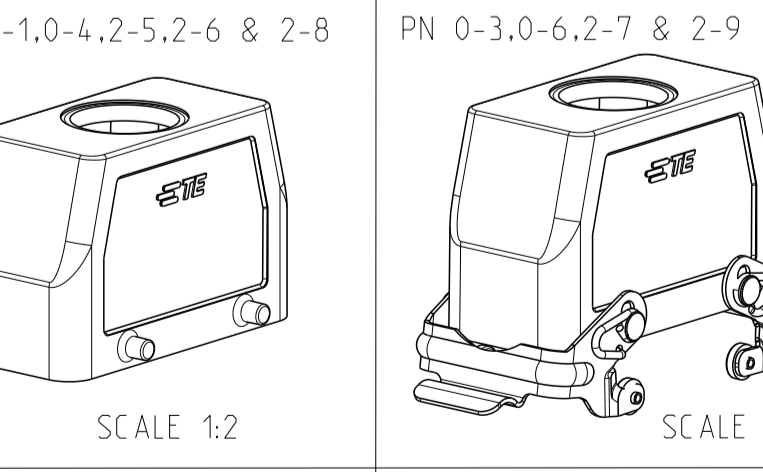

REVISIONS				
P.	LTN.	DESCRIPTION	DATE	DMN. APVD.
B4	ECR-15-016632		28NOV2016	GCM MKO
B5	REVISED PER ECR-16-016780		22AUG2017	NG MKO
B6	ECR-17-014013		26MAR18	SG MKO
B7	ECR-21-123564		15JUL2022	RK JB

- NOTES
- 1 Surface: - Powder varnish grey
 - Aluminium oxide--Varnish black
 - Chromital TCP passivation-varnish black
 - 2 Varnish on the inside not necessary
 - 3 Packaging
 Packaging quantity 5 piece in a box
 - 4 Special Packaging