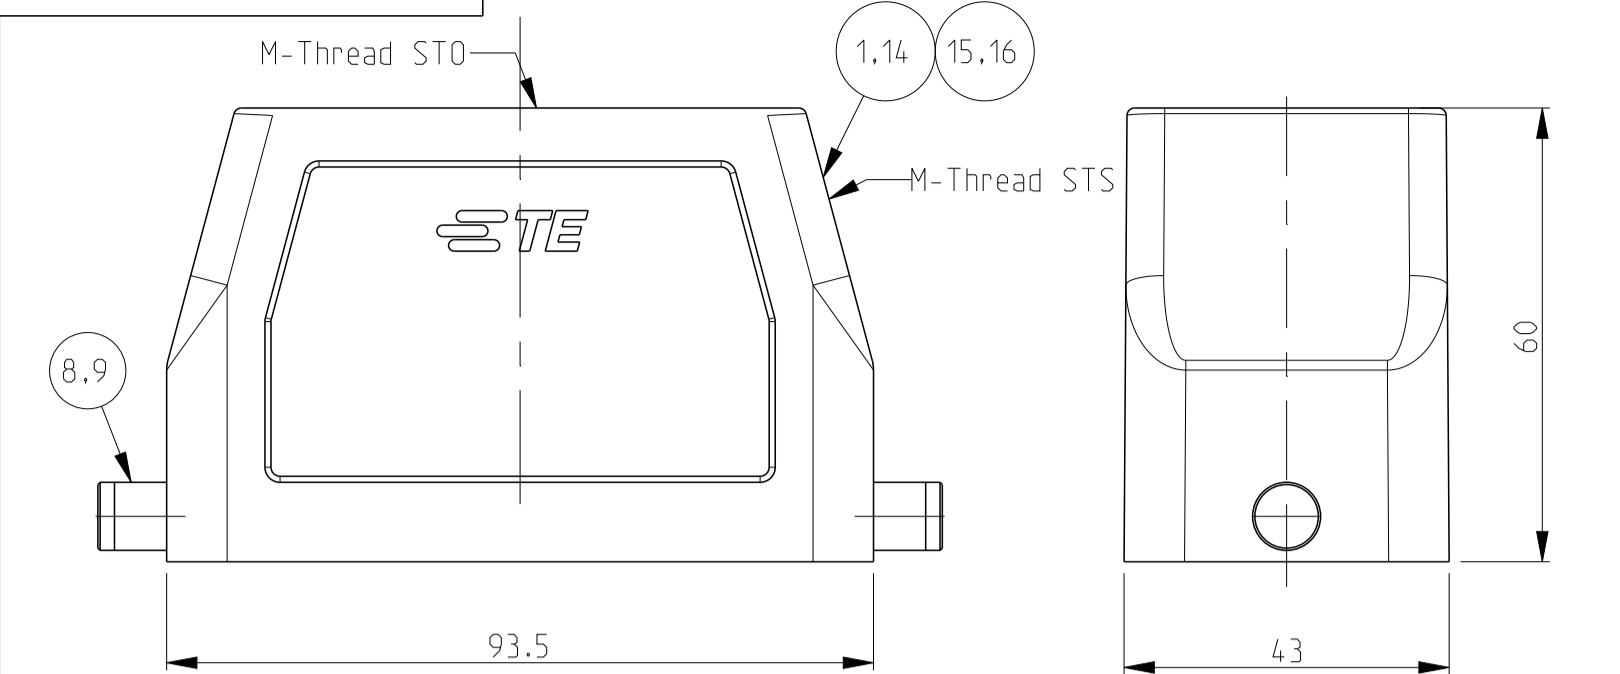

REVISIONS				
P.	LTN.	DESCRIPTION	DATE	DMN. APVD.
B4	ECR-15-016632		28NOV2016	GCM MKO
B5	REVISED PER ECR-16-016780		22AUG2017	NG MKO
B6	ECR-17-014013		26MAR18	SG MKO
B7	ECR-21-123564		15JUL2022	RK JB

- NOTES
- 1 Surface: - Powder varnish grey
 - Aluminium oxide--Varnish black
 - Chromital TCP passivation-varnish black
 - 2 Varnish on the inside not necessary
 - 3 Packaging
 Packaging quantity 5 piece in a box
 - 4 Special Packaging