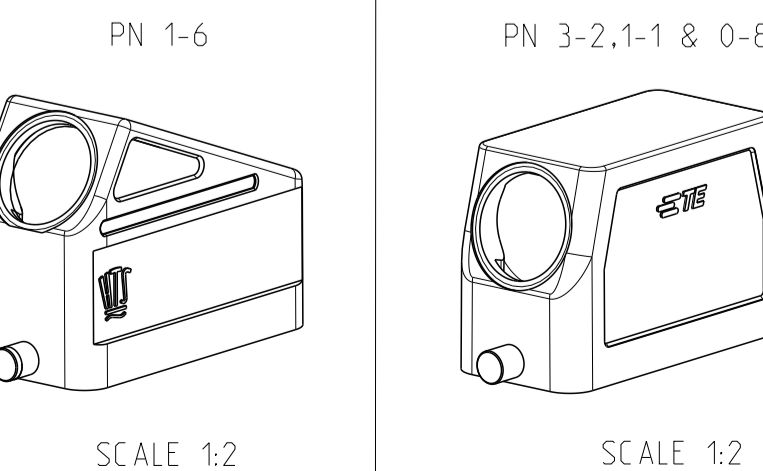

ITEM NO	DESCRIPTION	MATERIAL	SURFACE	COLOR	ITEM NO	NOTES
17	HB Hood	Aluminium		Grey	17	1
16	HB-EMV Hood	Aluminium	SEE NOTE	Black	16	1
15	HB Hood	Aluminium		Grey	15	1
14	HB Hood	Aluminium		Fire red, RAL 3000	14	1
13	HB-EMV Hood	Aluminium	SEE NOTE	With out varnish	13	1
12	ZB-Clip bolt	Stainless steel	Blank		12	1
11	ZB-Clip bolt	Steel	Zinc plated	Blue	11	1
10	LB-Clip bolt	Stainless steel	Blank		10	1
9	LB-Clip bolt	Steel	Zinc plated	Blue	9	1
8	LB-Side clip	Steel	Zinc plated	Blue	8	1
7	VS-Locking Clip	Stainless steel	Blank		7	1
6	VS-Locking Clip	Steel	Zinc plated	Blue	6	1
5	VS-Clip bolt	Stainless steel	Blank		5	1
4	HB-K Hood	Aluminium	Aluminium oxide	Black	4	1
3	HB Hood	Aluminium		Grey	3	1
2	HB-K Hood	Aluminium	Aluminium oxide	Black	2	1
1	HB Hood	Aluminium		Grey	1	1