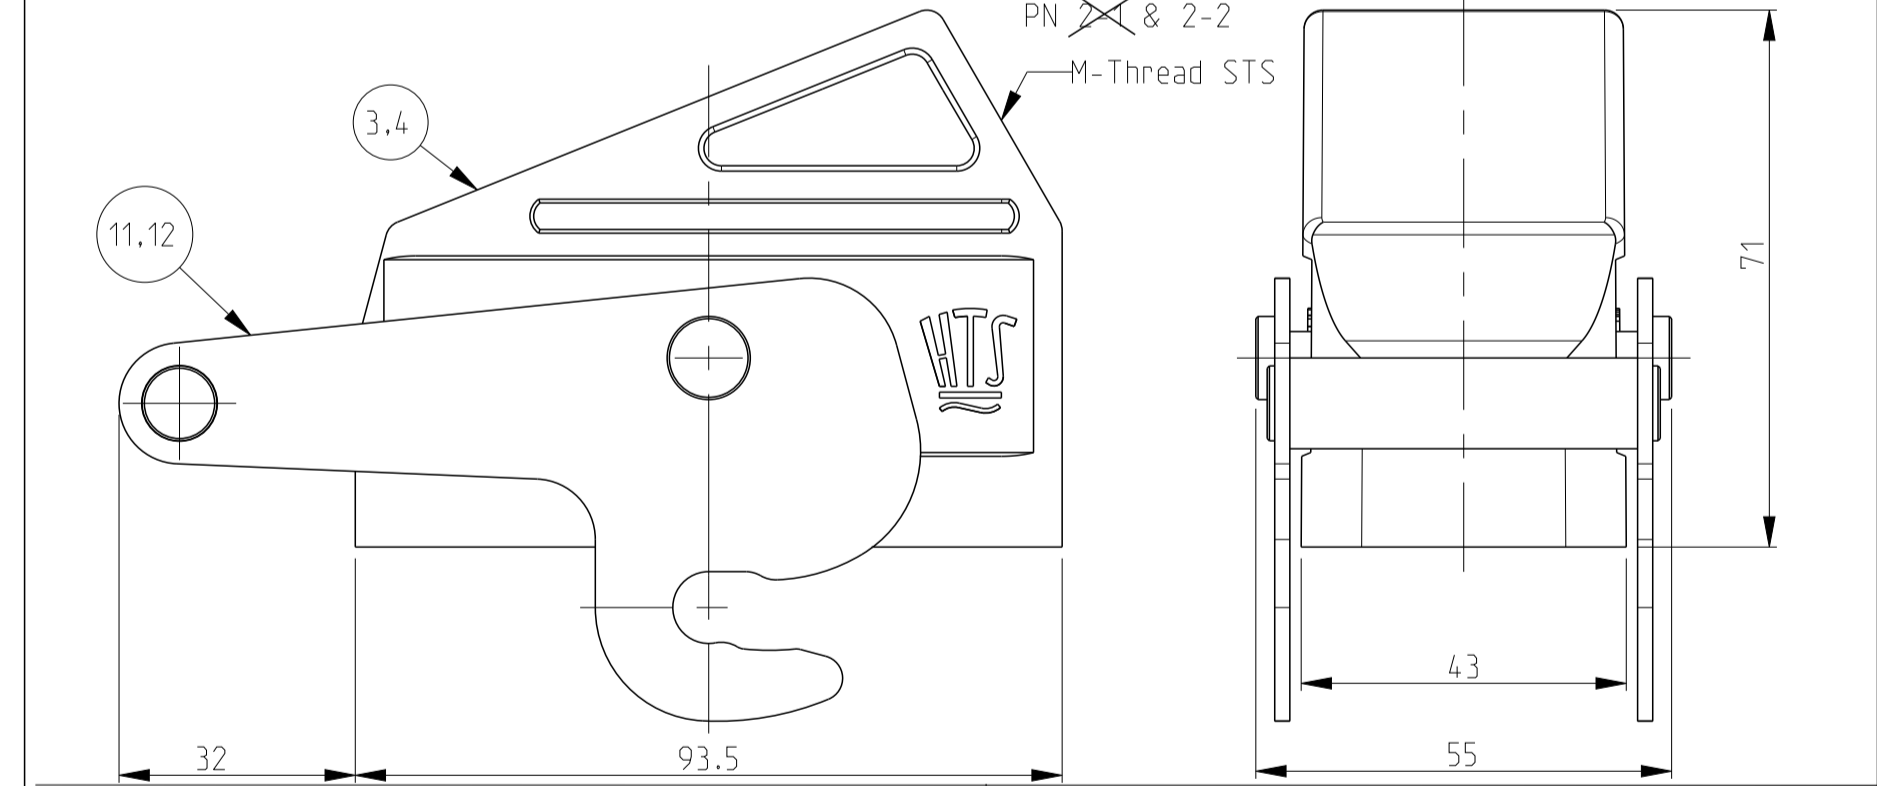

REVISIONS				
P.	LTN.	DESCRIPTION	DATE	DMN. APVD.
B4	ECR-15-016632		28NOV2016	GCM MKO
B5	REVISED PER ECR-16-016780		22AUG2017	NG MKO
B6	ECR-17-014013		26MAR18	SG MKO
B7	ECR-21-123564		15JUL2022	RK JB

- NOTES
- 1 Surface: - Powder varnish grey
 - Aluminium oxide--Varnish black
 - Chromital TCP passivation-varnish black
 - 2 Varnish on the inside not necessary
 - 3 Packaging
 Packaging quantity 5 piece in a box
 - 4 Special Packaging