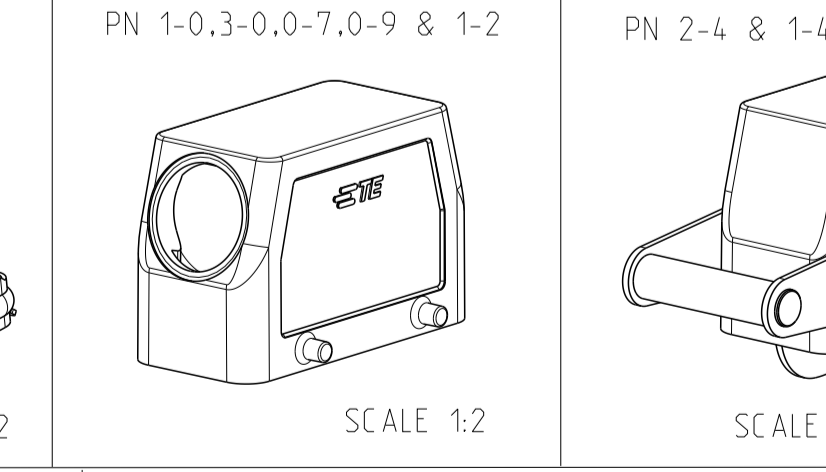

REVISIONS				
P.	LTN.	DESCRIPTION	DATE	DMN. APVD.
B4	ECR-15-016632		28NOV2016	GCM MKO
B5	REVISED PER ECR-16-016780		22AUG2017	NG MKO
B6	ECR-17-014013		26MAR18	SG MKO
B7	ECR-21-123564		15JUL2022	RK JB

- NOTES
- 1 Surface: - Powder varnish grey
 - Aluminium oxide--Varnish black
 - Chromital TCP passivation-varnish black
 - 2 Varnish on the inside not necessary
 - 3 Packaging
 Packaging quantity 5 piece in a box
 - 4 Special Packaging