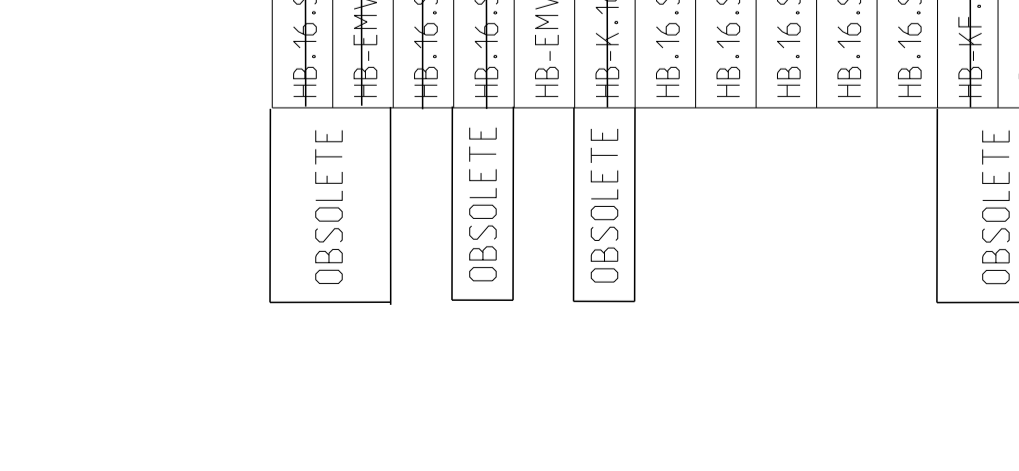

REVISIONS				
P.	LTN.	DESCRIPTION	DATE	DMN. APVD.
B4	ECR-15-016632		28NOV2016	GCM MKO
B5	REVISED PER ECR-16-016780		22AUG2017	NG MKO
B6	ECR-17-014013		26MAR18	SG MKO
B7	ECR-21-123564		15JUL2022	RK JB

- NOTES
- 1 Surface: - Powder varnish grey
 - Aluminium oxide--Varnish black
 - Chromital TCP passivation-varnish black
 - 2 Varnish on the inside not necessary
 - 3 Packaging
 Packaging quantity 5 piece in a box
 - 4 Special Packaging