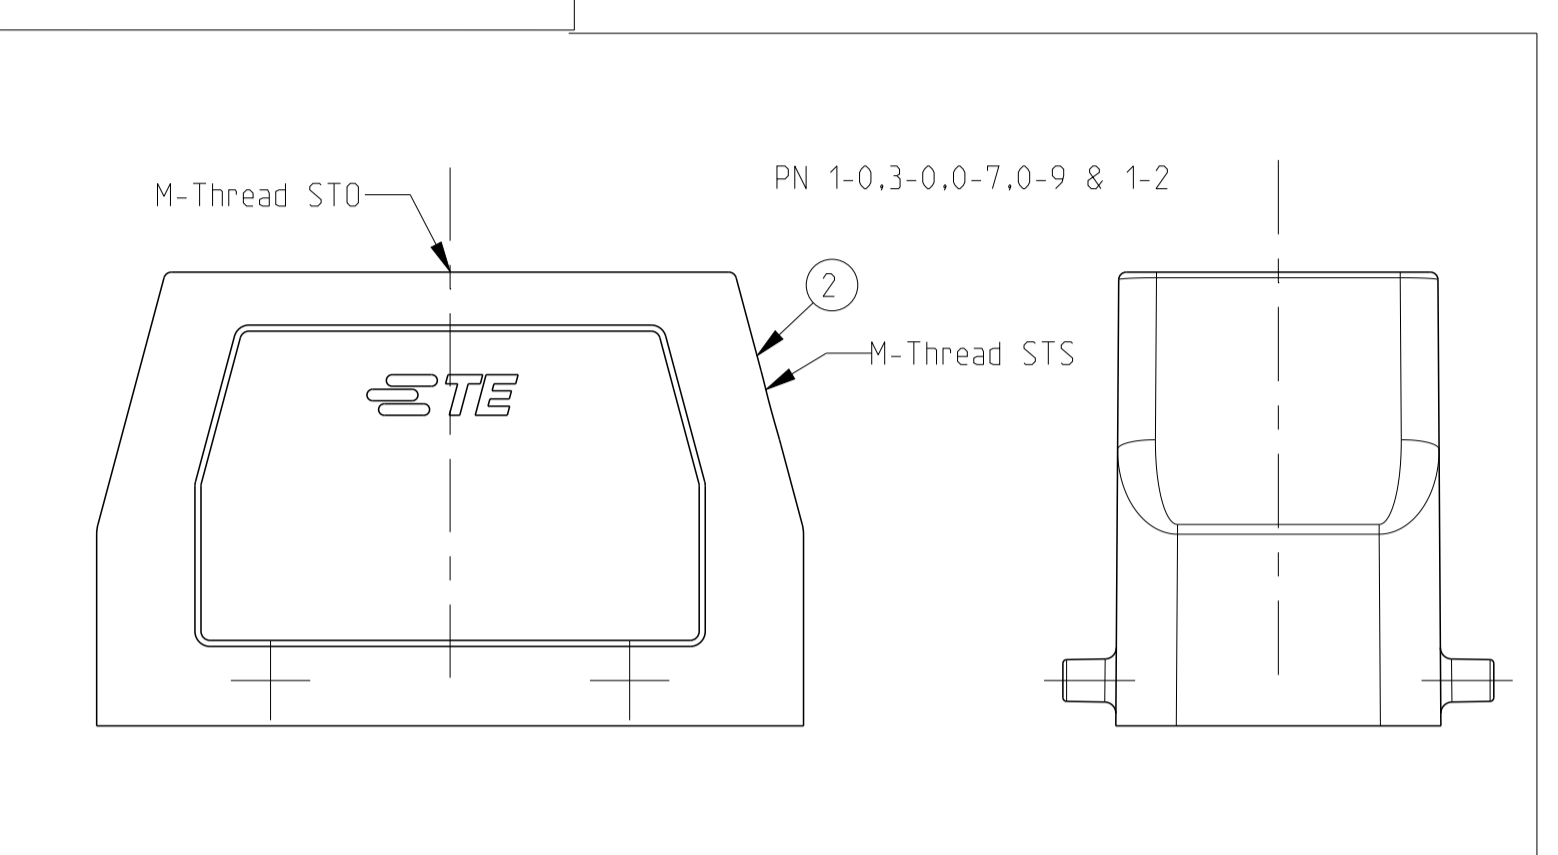

REVISIONS				
P.	LTN.	DESCRIPTION	DATE	DMN. APVD.
B4	ECR-15-016632		28NOV2016	GCM MKO
B5	REVISED PER ECR-16-016780		22AUG2017	NG MKO
B6	ECR-17-014013		26MAR18	SG MKO
B7	ECR-21-123564		15JUL2022	RK JB

- NOTES
- 1 Surface: - Powder varnish grey
 - Aluminium oxide--Varnish black
 - Chromital TCP passivation-varnish black
 - 2 Varnish on the inside not necessary
 - 3 Packaging
 Packaging quantity 5 piece in a box
 - 4 Special Packaging