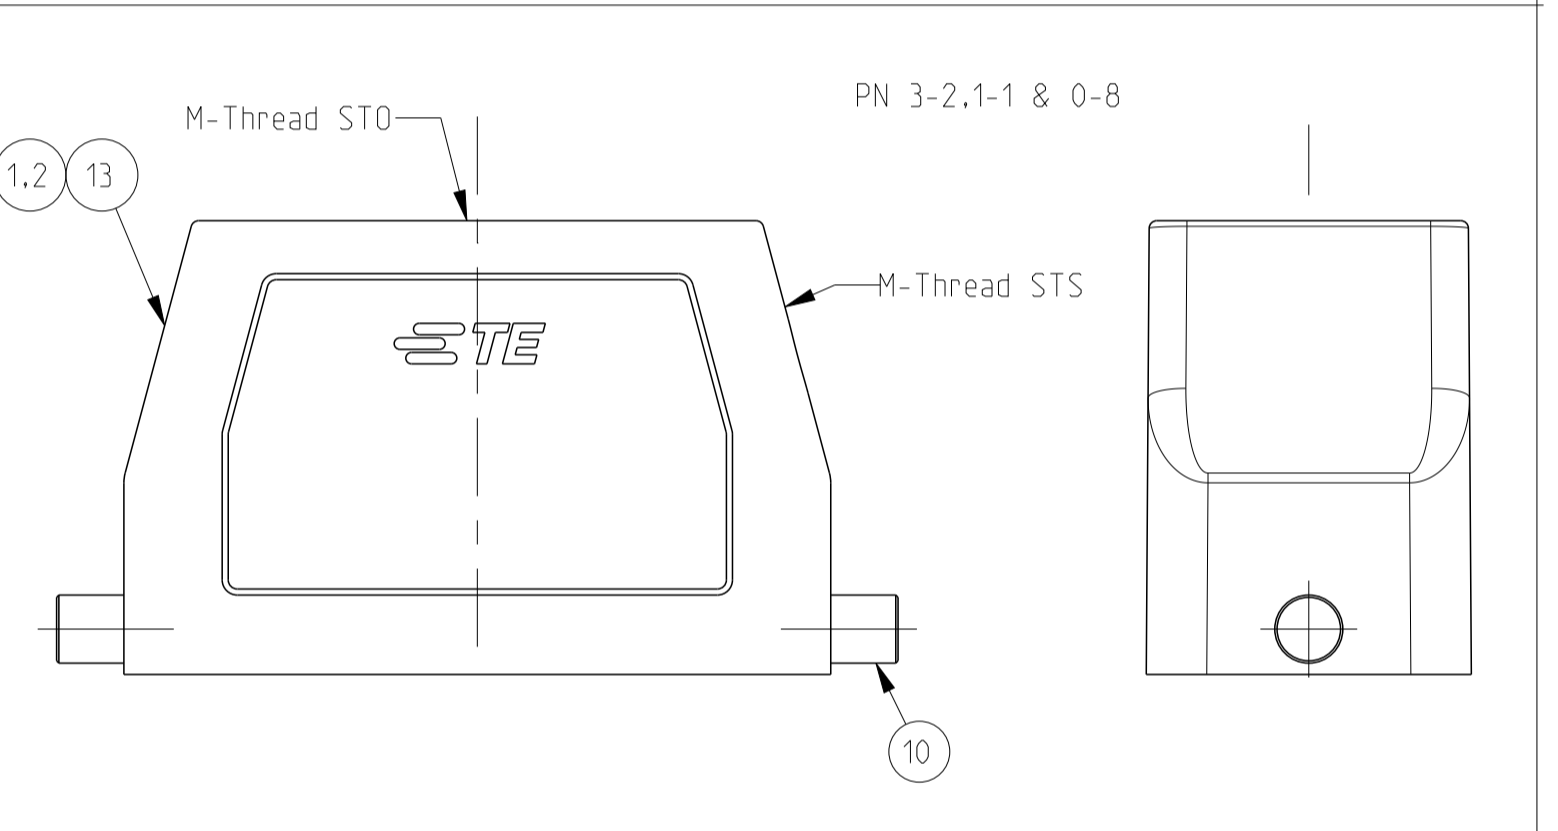

REVISIONS				
P.	LTN.	DESCRIPTION	DATE	DMN. APVD.
B4	ECR-15-016632		28NOV2016	GCM MKO
B5	REVISED PER ECR-16-016780		22AUG2017	NG MKO
B6	ECR-17-014013		26MAR18	SG MKO
B7	ECR-21-123564		15JUL2022	RK JB

- NOTES
- 1 Surface: - Powder varnish grey
 - Aluminium oxide--Varnish black
 - Chromital TCP passivation-varnish black
 - 2 Varnish on the inside not necessary
 - 3 Packaging
 Packaging quantity 5 piece in a box
 - 4 Special Packaging