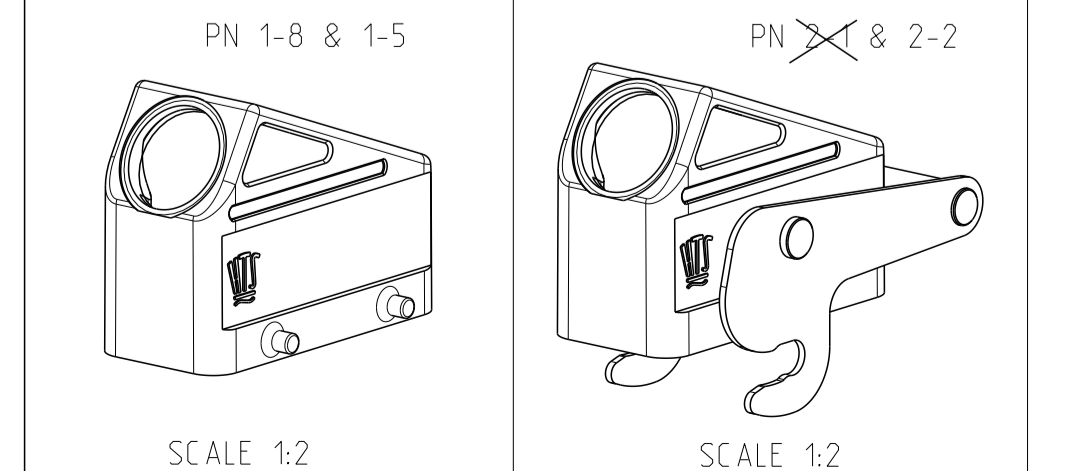

ITEM NO	DESCRIPTION	MATERIAL	SURFACE	COLOR	ITEM NO	NOTES
17	HB Hood	Aluminium		Grey	17	1
16	HB-EMV Hood	Aluminium	SEE NOTE	Black	16	1
15	HB Hood	Aluminium		Grey	15	1
14	HB Hood	Aluminium		Fire red, RAL 3000	14	1
13	HB-EMV Hood	Aluminium	SEE NOTE	With out varnish	13	1
12	ZB-Clip bolt	Stainless steel	Blank		12	1
11	ZB-Clip bolt	Steel	Zinc plated	Blue	11	1
10	LB-Clip bolt	Stainless steel	Blank		10	1
9	LB-Clip bolt	Steel	Zinc plated	Blue	9	1
8	LB-Side clip	Steel	Zinc plated	Blue	8	1
7	VS-Locking Clip	Stainless steel	Blank		7	1
6	VS-Locking Clip	Steel	Zinc plated	Blue	6	1
5	VS-Clip bolt	Stainless steel	Blank		5	1
4	HB-K Hood	Aluminium	Aluminium oxide	Black	4	1
3	HB Hood	Aluminium		Grey	3	1
2	HB-K Hood	Aluminium	Aluminium oxide	Black	2	1
1	HB Hood	Aluminium		Grey	1	1