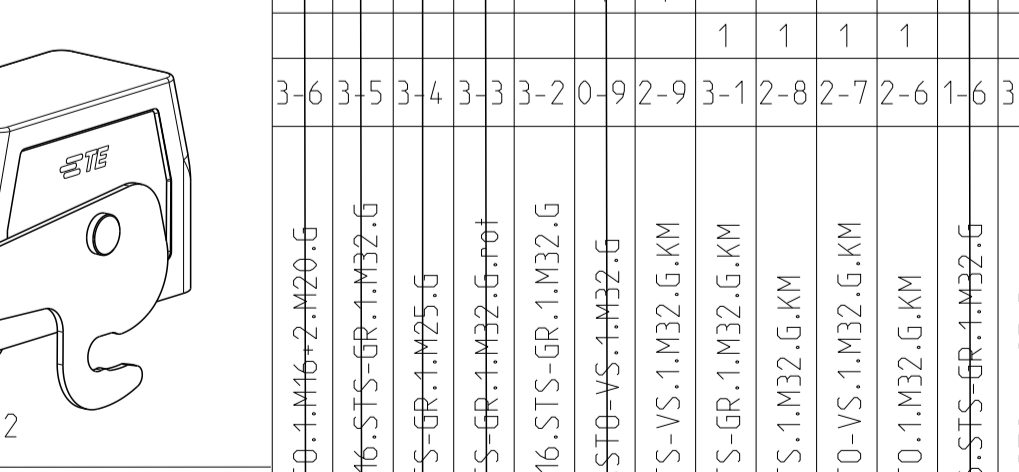

REVISIONS				
P.	LTN.	DESCRIPTION	DATE	DMN. APVD.
B4	ECR-15-016632		28NOV2016	GCM MKO
B5	REVISED PER ECR-16-016780		22AUG2017	NG MKO
B6	ECR-17-014013		26MAR18	SG MKO
B7	ECR-21-123564		15JUL2022	RK JB

- NOTES
- 1 Surface: - Powder varnish grey
 - Aluminium oxide--Varnish black
 - Chromital TCP passivation-varnish black
 - 2 Varnish on the inside not necessary
 - 3 Packaging
 Packaging quantity 5 piece in a box
 - 4 Special Packaging