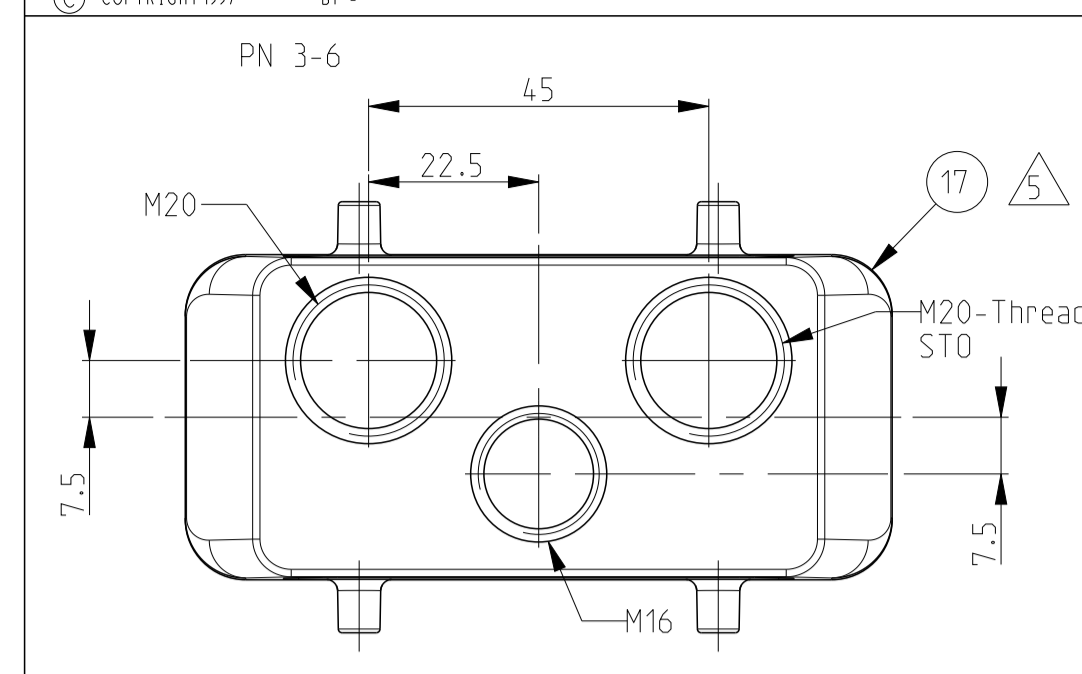

REVISIONS				
P.	LTN.	DESCRIPTION	DATE	DMN. APVD.
B4	ECR-15-016632		28NOV2016	GCM MKO
B5	REVISED PER ECR-16-016780		22AUG2017	NG MKO
B6	ECR-17-014013		26MAR18	SG MKO
B7	ECR-21-123564		15JUL2022	RK JB

- NOTES
- 1 Surface: - Powder varnish grey
 - Aluminium oxide--Varnish black
 - Chromital TCP passivation-varnish black
 - 2 Varnish on the inside not necessary
 - 3 Packaging
 Packaging quantity 5 piece in a box
 - 4 Special Packaging