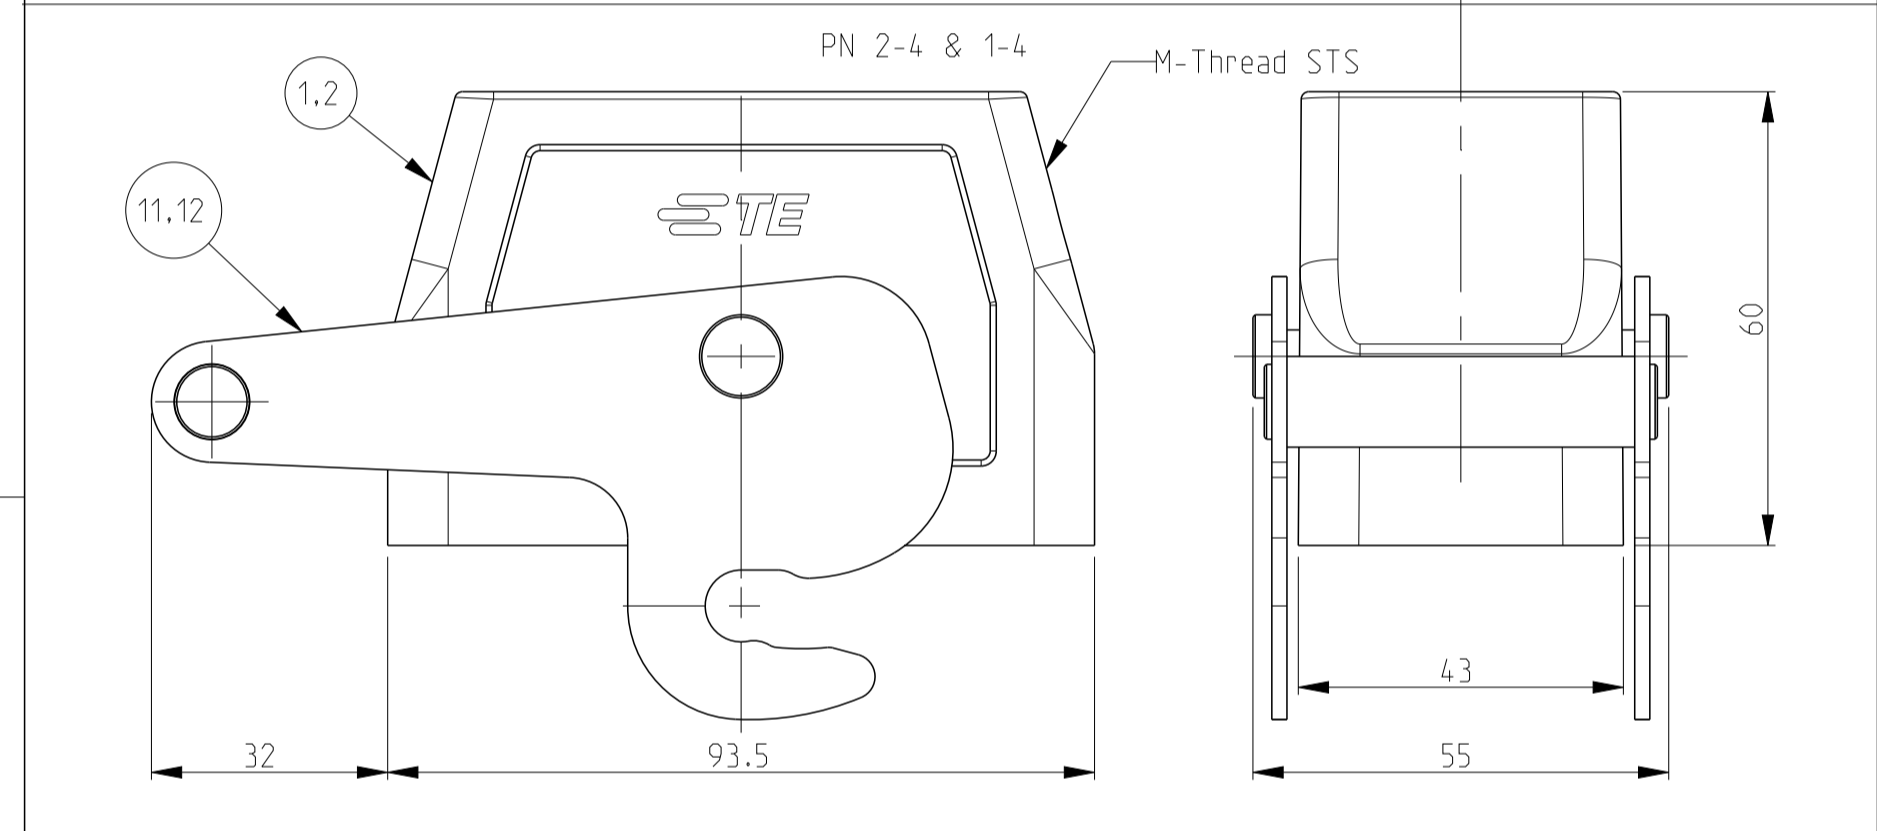

REVISIONS				
P.	LTN.	DESCRIPTION	DATE	DMN. APVD.
B4	ECR-15-016632		28NOV2016	GCM MKO
B5	REVISED PER ECR-16-016780		22AUG2017	NG MKO
B6	ECR-17-014013		26MAR18	SG MKO
B7	ECR-21-123564		15JUL2022	RK JB

- NOTES
- 1 Surface: - Powder varnish grey
 - Aluminium oxide--Varnish black
 - Chromital TCP passivation-varnish black
 - 2 Varnish on the inside not necessary
 - 3 Packaging
 Packaging quantity 5 piece in a box
 - 4 Special Packaging