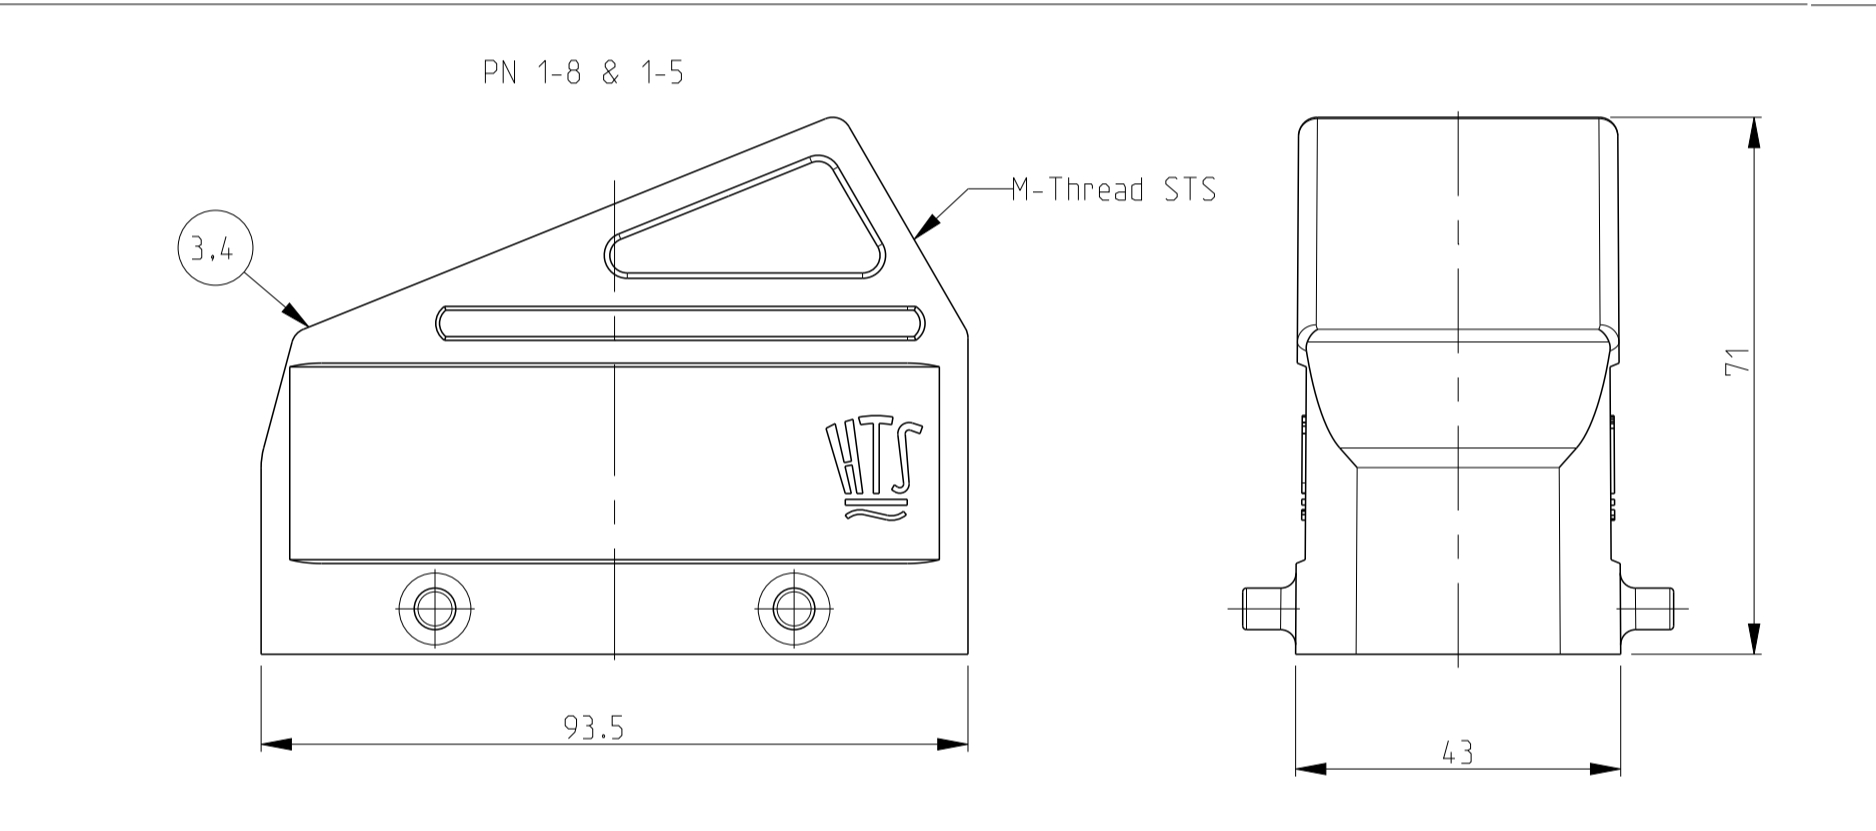

REVISIONS				
P.	LTN.	DESCRIPTION	DATE	DMN. APVD.
B4	ECR-15-016632		28NOV2016	GCM MKO
B5	REVISED PER ECR-16-016780		22AUG2017	NG MKO
B6	ECR-17-014013		26MAR18	SG MKO
B7	ECR-21-123564		15JUL2022	RK JB

- NOTES
- 1 Surface: - Powder varnish grey
 - Aluminium oxide--Varnish black
 - Chromital TCP passivation-varnish black
 - 2 Varnish on the inside not necessary
 - 3 Packaging
 Packaging quantity 5 piece in a box
 - 4 Special Packaging