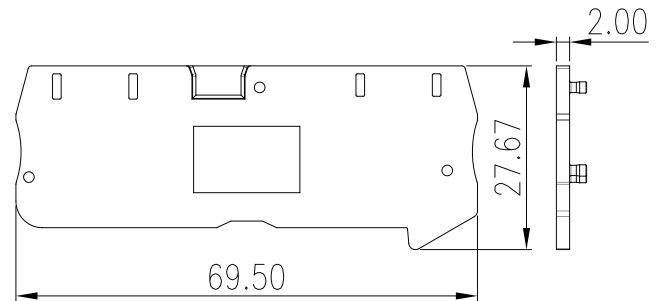

DP1.5C-TR

DIN Rail Terminal Blocks > Accessories

Specification

Product description	End cover
Color	Grey(default)
Material	PA
Inflammability class	UL94-V0
Compatible products	DP1.5-TR
Package	50 pcs / box