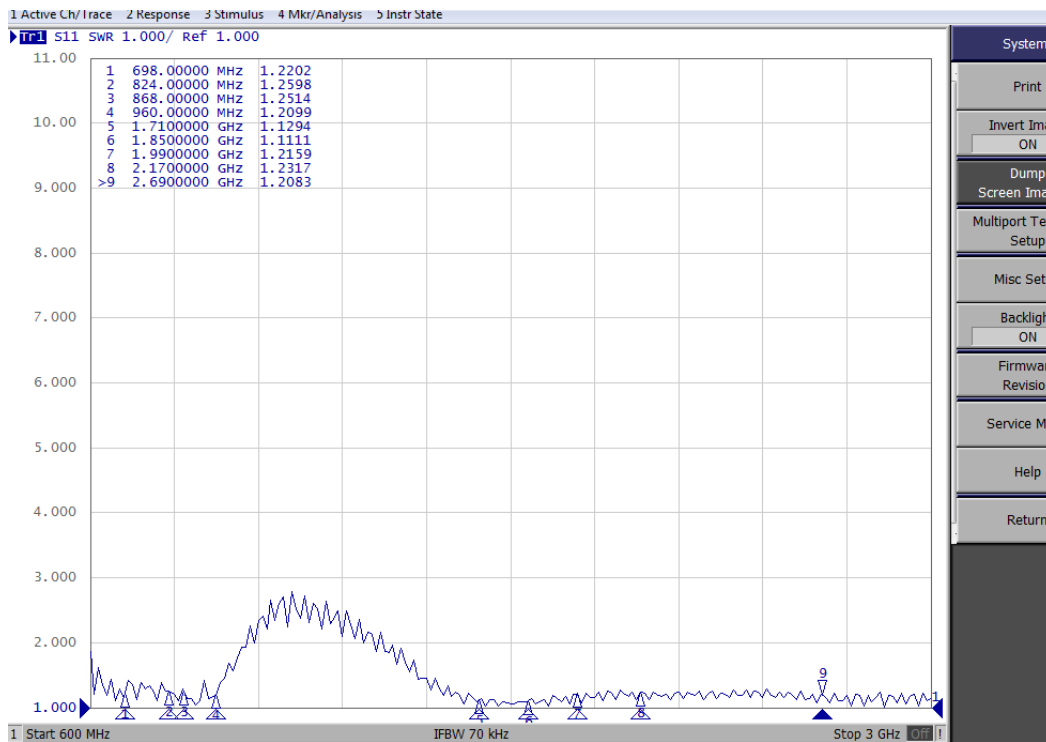

LTE 1990MHZ

LTE 2170MHZ

LTE 2690MHZ

VSWR

GNSS

LTE

JIAXING JINCHANG ELECTRONIC TECHNOLOGY CO.,LTD

Add: 398#, Zhenye Road, South Street, Jiaxing, Zhejiang, China