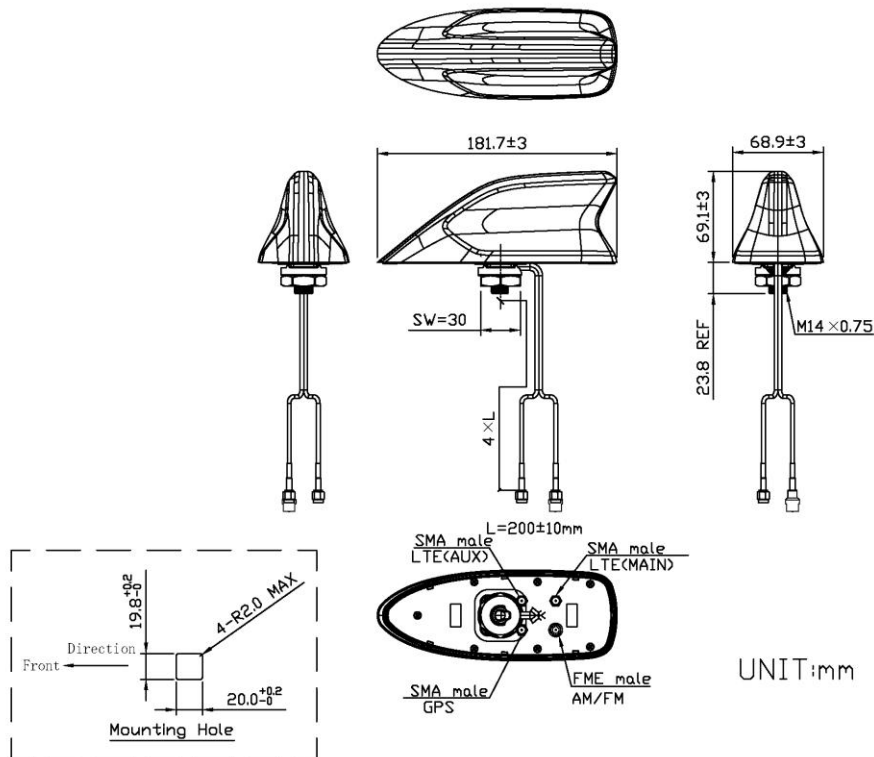

UNIT:mm

JIAXING JINCHANG ELECTRONIC TECHNOLOGY CO.,LTD

Add: 398#,Zhenye Road, South Street, Jiaxing, Zhejiang, China

Http:// www.jinchanggps.com

E-mail:jcgps@vip.163.com

Tel: 86-0573-83692157/83692605/83958637 Fax:86-0573-83958635