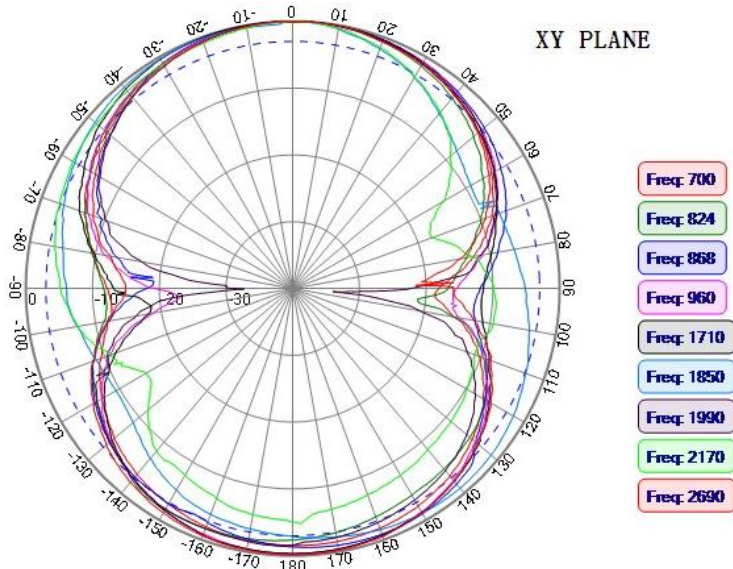

LTE Antenna