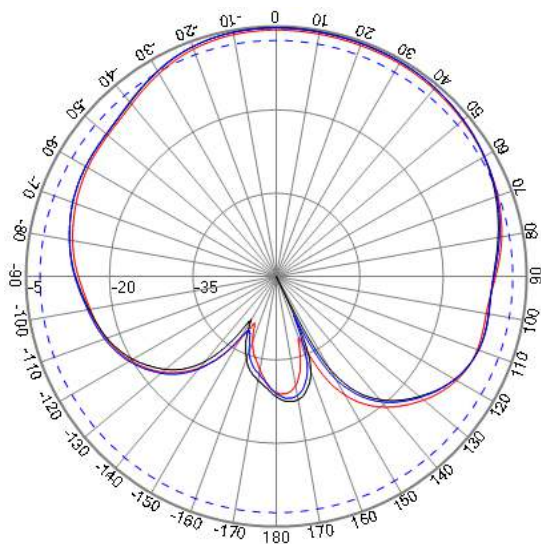

XZ-PLANE

Freq: 1602

Freq: 1561

Freq: 1575