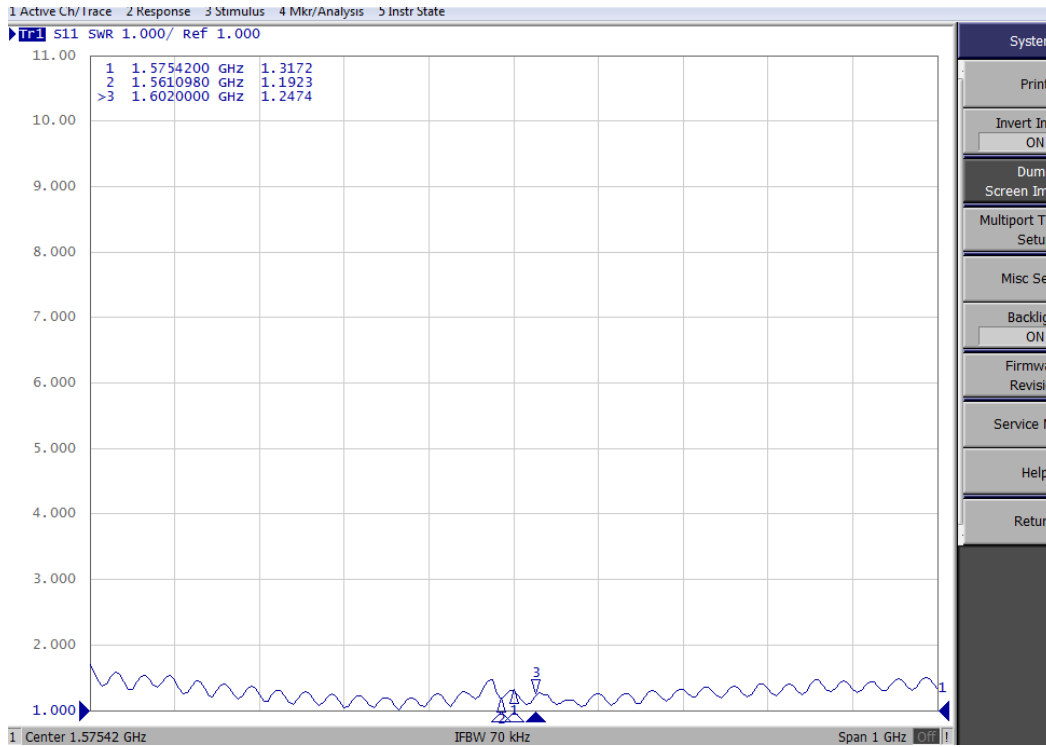

LTE 1990MHZ

LTE 2170MHZ

LTE 2690MHZ

VSWR

GNSS

LTE

JIAXING JINCHANG ELECTRONIC TECHNOLOGY CO.,LTD

Add: 398#, Zhenye Road, South Street, Jiaxing, Zhejiang, China