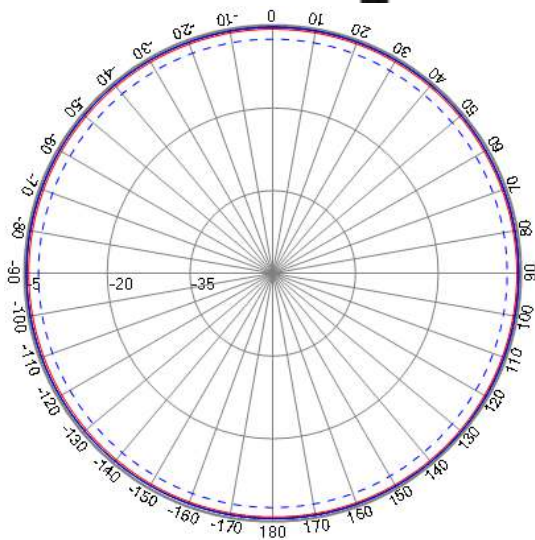

Environmental	Operating Temperature	-40°C ~+85°C
	Relative Humidity	Up to 95%
	Ingress Protection	IP67(exclude cable outlet)
	Vibration	10 to 1000Hz G=28.7m/s²
	Environmentally Friendly	ROHS Compliant
	Package	12pcs in 49.5*22*27cm carton,7kgs

Radiation Pattern

GNSS Antenna

XY-PLANE

Freq: 1602

Freq: 1561

Freq: 1575

JIAXING JINCHANG ELECTRONIC TECHNOLOGY CO.,LTD

Add: 398#,Zhenye Road, South Street, Jiaxing, Zhejiang, China

Http:// www.jinchanggps.com

E-mail:jcgps@vip.163.com

Tel: 86-0573-83692157/83692605/83958637 Fax:86-0573-83958635