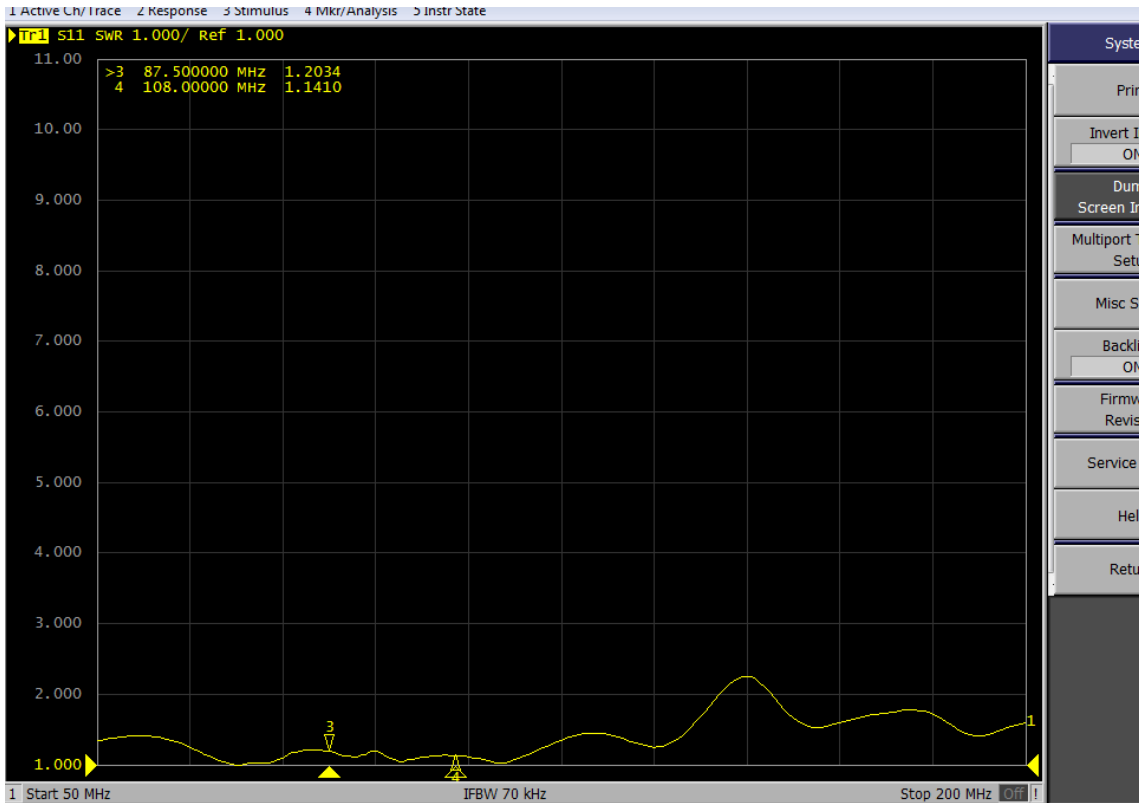

FM

Gain&Efficiency

JCM072GNSS		
Frequency (MHz)	Efficiency	Gain (dBi)
698	0.68	3.47
824	0.59	2.29
868	0.57	1.92
960	0.56	2.2
1710	0.57	1.23
1850	0.54	0.65
1990	0.56	0.57
2170	0.59	1.91
2690	0.58	0.88

JIAXING JINCHANG ELECTRONIC TECHNOLOGY CO.,LTD

Add: 398#,Zhenye Road, South Street, Jiaxing, Zhejiang, China

Http:// www.jinchanggps.com

E-mail:jcgps@vip.163.com

Tel: 86-0573-83692157/83692605/83958637 Fax:86-0573-83958635