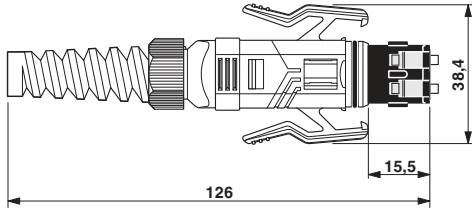

FO connecting cable - VS-IL-2XHCS-200-2XSCRJ67-20 - 1654921

Dimensioned drawing

SCRJ connector, HCS, IP67