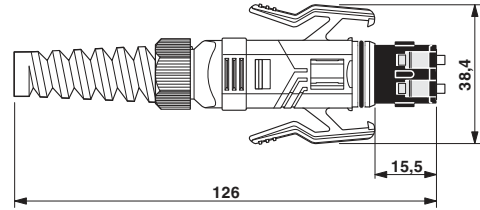

## Drawings

# FO connecting cable - VS-IL-2XHCS-200-2XSCRJ67-20 - 1654921

Dimensioned drawing

SCRJ connector, HCS, IP67

Dimensioned drawing

SCRJ connector, HCS, IP67