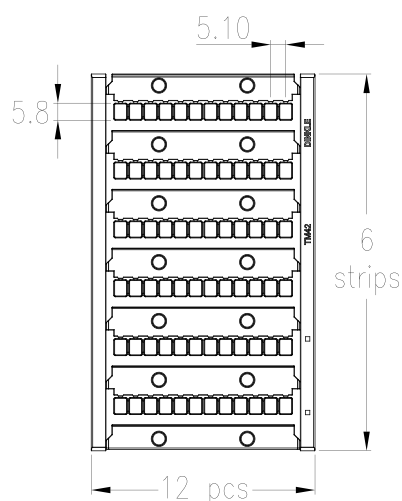

TM42W

DIN Rail Terminal Blocks > Accessories > Marking Label

Specification

Product description	Marking Lable
Color	White
Material	PC
Inflammability class	UL94-V2
Length	5.8 mm
Width	5.1 mm
Total number of tabs	12 x 6 = 72
Compatible products	<p>BEST APPLICATION :</p> <p>DP2.5, DP2.5-TN, DP2.5-TR, DPP2.5, DP2.5-3L, DP2.5-3L-PV, DP2.5-PE, DP2.5-TN-PE, DP2.5-TR-PE, DPP2.5-PE, DP2.5-3L-L3PE, DK2.5S, PM2.5N, PM2.5WN, PMM2.5WN</p> <p>AVAILABLE APPLICATION :</p> <p>DP2.5-ES, DP2.5/1P, DP2.5PG-XXP, DKES1.5, DKES1.5-XXP, DKES1.5M-XXP</p>
Package	10 pcs / box