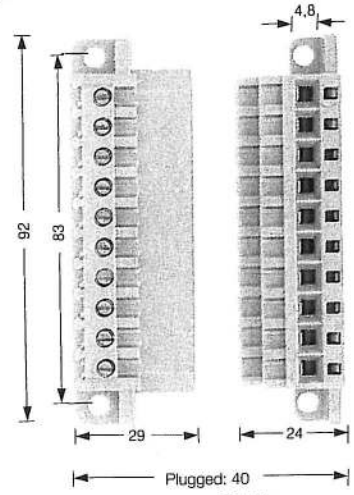

**STV 2/10**

**STV 4/10**

**STW 2/10**

Angled connectors

Type	Cat. No.	Qty.	Type	Cat. No.	Qty.	Type	Cat. No.	Qty.
STV 2/10 S/B complete	064496	10	STV 4/10 S/B complete	031676	10	STW 2/10 S/B complete	064536	10
STV 2/10 S plug	064506	10	STV 4/10 S plug	031696	20	STV 2/10 S plug	064506	10
STV 2/10 B socket	064516	10	STV 4/10 B socket	031686	20	STW 2/10 B socket	064526	20
			With leading earth contacts on request			STW 2/10 S plug	158224	20
With leading earth contacts (poles 1 and 10)								
STV 2/10 S/B SL complete	140076	10						
STV 2/10 S SL plug	139936	10						
For leading earth contact								
STV 2/10 B SL socket	140086	10						