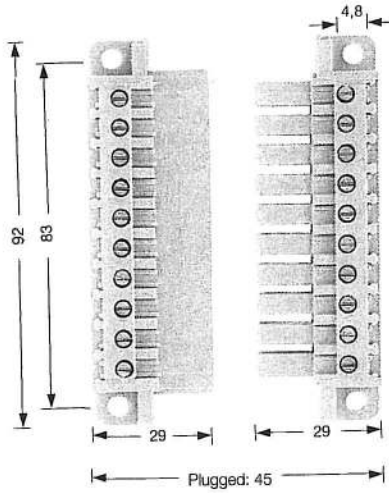

**STV 2/10**

**STV 4/10**

**STW 2/10**

Angled connectors

Type	Cat. No.	Qty.	Type	Cat. No.	Qty.	Type	Cat. No.	Qty.
STV 2/10 S/B complete	064496	10	STV 4/10 S/B complete	031676	10	STW 2/10 S/B complete	064536	10
STV 2/10 S plug	064506	10	STV 4/10 S plug	031696	20	STV 2/10 S plug	064506	10
STV 2/10 B socket	064516	10	STV 4/10 B socket	031686	20	STW 2/10 B socket	064526	20
			With leading earth contacts on request			STW 2/10 S plug	158224	20
With leading earth contacts (poles 1 and 10)								
STV 2/10 S/B SL complete	140076	10						
STV 2/10 S SL plug	139936	10						
For leading earth contact								
STV 2/10 B SL socket	140086	10						