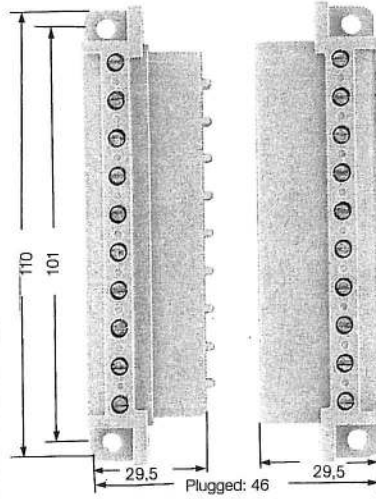

**STV 2/10**

**STV 4/10**

**STW 2/10**

Angled connectors

Type	Cat. No.	Qty.	Type	Cat. No.	Qty.	Type	Cat. No.	Qty.
STV 2/10 S/B complete	064496	10	STV 4/10 S/B complete	031676	10	STW 2/10 S/B complete	064536	10
STV 2/10 S plug	064506	10	STV 4/10 S plug	031696	20	STV 2/10 S plug	064506	10
STV 2/10 B socket	064516	10	STV 4/10 B socket	031686	20	STW 2/10 B socket	064526	20
			With leading earth contacts on request			STW 2/10 S plug	158224	20
With leading earth contacts (poles 1 and 10)								
STV 2/10 S/B SL complete	140076	10						
STV 2/10 S SL plug	139936	10						
For leading earth contact								
STV 2/10 B SL socket	140086	10						