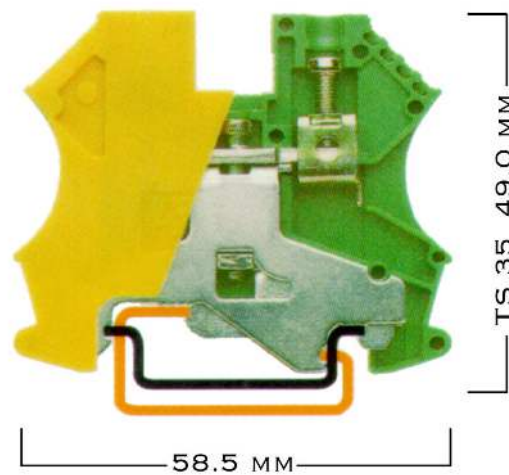

AMERICAN ELECTRICAL, INC.

INDUSTRIAL ELECTRICAL ACCESSORIES

425 SOUTHLAKE BLVD. • SUITE 9-B • RICHMOND, VA 23236 • (804) 379-2899 • FAX: (804) 379-8935

DIN RAIL MOUNTED GROUND BLOCKS

WGT 6

DESCRIPTION	AEI PART NO.	VOLTS V	AMPS A	WIRE SIZE AWG	WIDTH MM
GROUND BLOCK	331140	600	N/A	26 ... 8	8