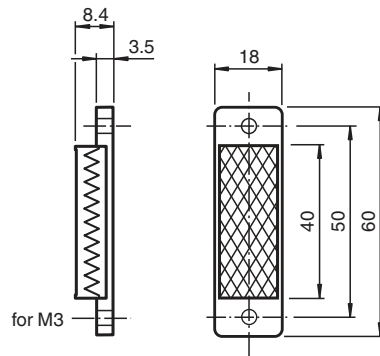

Reflector REF-H160

- Mounting holes for simple installation

Reflector, rectangular 60 mm x 18 mm, mounting holes

Dimensions

Technical Data

General specifications	
Construction type	rectangular
Ambient conditions	
Ambient temperature	-30 ... 60 °C (-22 ... 140 °F)
Mechanical specifications	
Material	PMMA/ABS
Dimensions	60 mm x 18 mm x 8.4 mm
Mounting	mounting holes