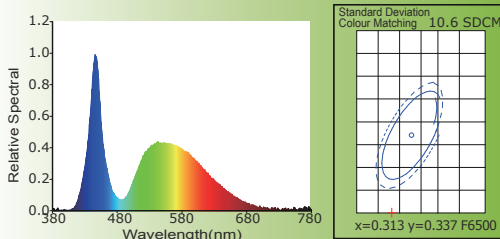

Light Spectrum Test Report

SPECIFICATION		MA-1004A
Main body	Lens material	Glass
	Magnification	3D (1.75X)
	Lens size	127x79 mm
	Light source	56 pcs LEDs
	Energy consumption	9 W
	Color temperature	6000~7000 Kelvin
	Luminance	about 650 Lumen
Switching adapter	Overall length	38 x 18.5 x 19 cm
	Input	110~120V AC, 50/60Hz
	Output plug type	DC21V 0.35A
Standard accessories		Adapter & Hex key : H4.0x65x22 mm
Certificate