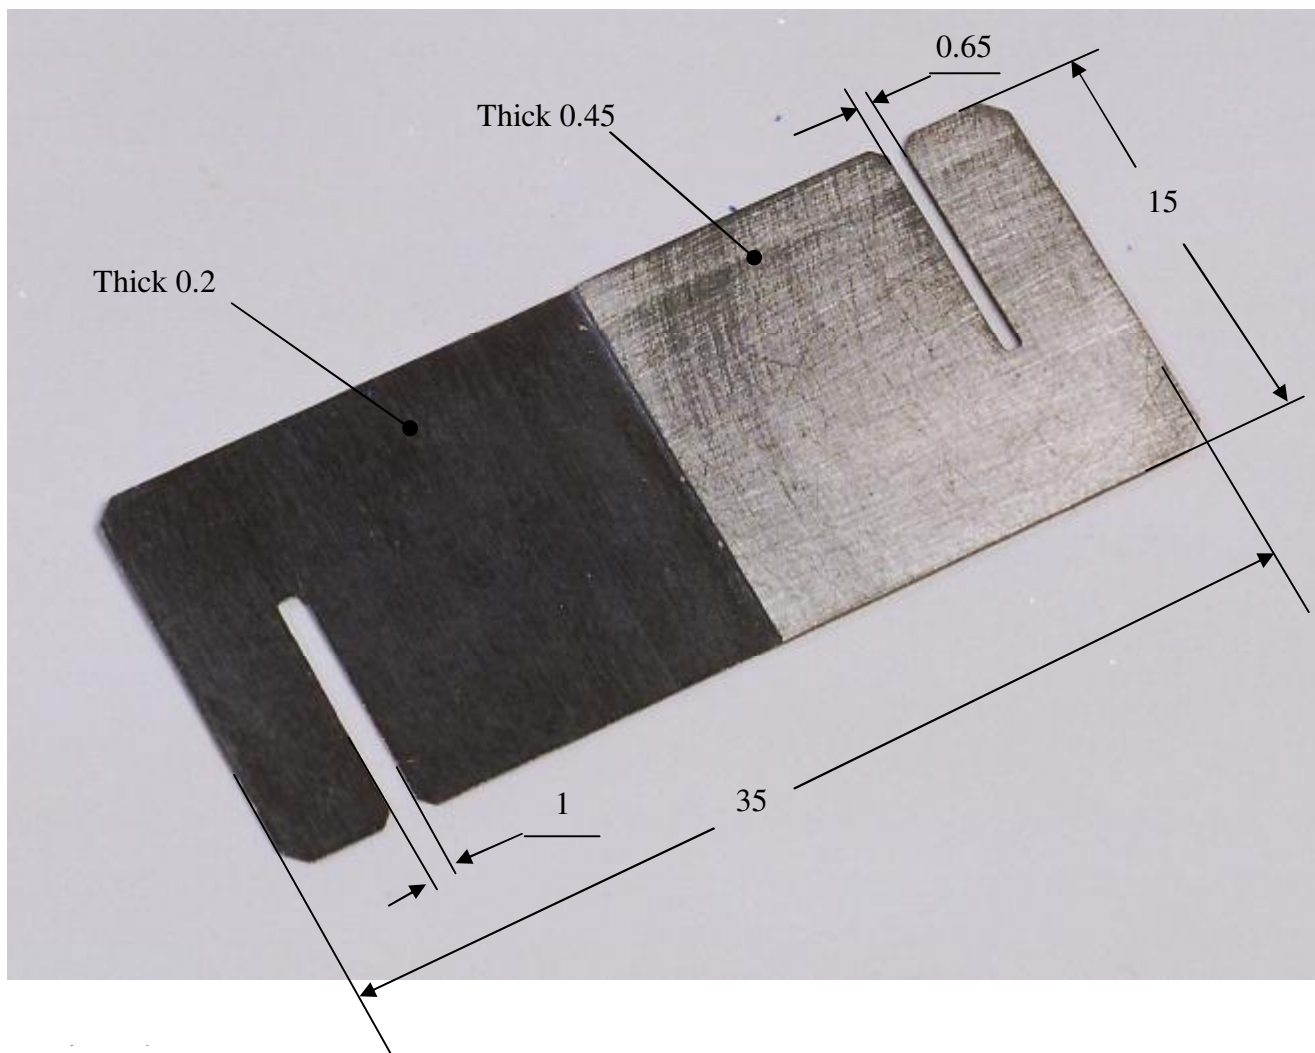

CONTROL GAUGE
THICKNESS 0.45 - 0.2

R282.862.060

Series : **OUT**

GAUGE FOR SEMI-RIGID CABLE TYPE .085 AND .141

Issue : 0050 A

In the effort to improve our product, we reserve the right to make changes judged to be necessary.