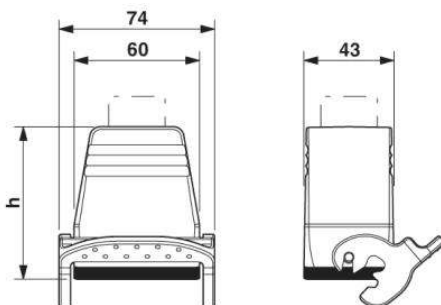

Housing type	Coupling housings
Locking type	With single locking latch
Type of the screw connection	1x Pg13,5
Pg screw connection	With
Wrench size, union nut	20 mm
External cable diameter	7.5 mm ... 12.5 mm
Degree of protection	IP65
Ambient temperature (operation)	-40 °C ... 125 °C
Housing material	Aluminum, die-cast
Housing surface material	Powder-coated, gray
Seal material	NBR
Cable gland material	Nickel-plated brass
Cable seal material	NBR
Material lock	High-grade steel, handle: PA-GF
Material grip body interlock	PA-GF

Certificates / Approvals

Certification

GOST

Diagrams/Drawings

Dimensioned drawing