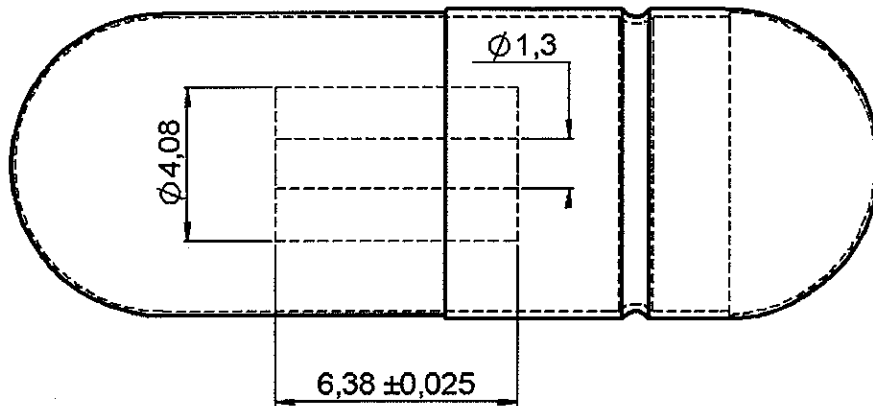

REMOVE INSULATOR PANNEL .247

R280.468.140

PACKAGING PER 10

Series : ACC-COAX

All dimensions are in mm.

COMPONENTS	MATERIALS	PLATINGS (μm)
BODY	-	-
CENTER CONTACT	-	-
OUTER CONTACT	-	-
INSULATOR	-	-
GASKET	-	-
OTHERS PARTS	-	-

Operating temperature : $-65/+165$ °C

Weight : 0.170 g

Issue : 0039 A

In the effort to improve our products, we reserve the right to make changes judged to be necessary.