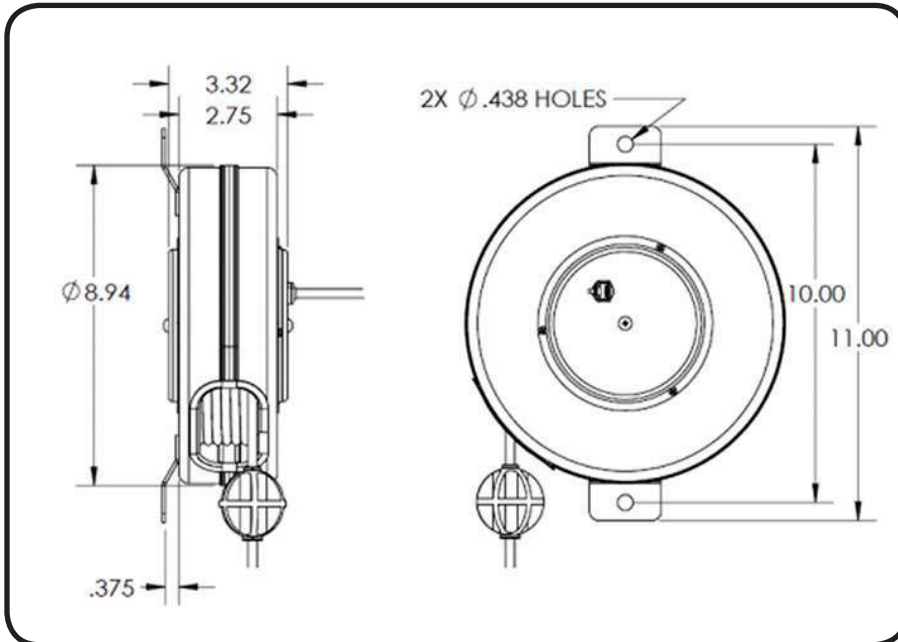

Stage Ninja® 40 Foot Retractable CAT6 Unshielded Cable Reel

Premium CAT6 unshielded cable. Pull cable to desired length (it locks in place); give the cable another pull to unlock. Cable instantly retracts into protective housing.

Custom options available. Call 317-829-1507 to learn more. Made in USA

WARNING

Read all instructions. Keep out of reach of children. The Stage Ninja® Retractable Cable Reel is not a toy! This product can cause injury including but not limited to burns, cuts, eye injuries, or amputation if cord is used improperly. Recoil can cause injuries, especially when recoil is unexpected. When unplugging from connection, hold the cable end when retracting to maintain control of recoil. Do not wrap cord around finger, neck, arm, leg or other appendage or body part. The retractable cord is for use by responsible adults only. Do not allow anyone to touch or encounter the reel while it is in use. Stop using the retractable cable reel if the cable becomes frayed, damaged, shows any other signs of wear and tear, or does not function properly. Do not attempt to repair the cord. Wear long pants to reduce the risk of burns and cuts from the retractable cord. Do not place hands, feet, head or any other appendage or body part near housing unit while the cord is extended. Please heed these warning and use retractable cable reel with caution.

Reel Material	Retraction length (US/M) / Connector	Reel Size / Color	Cord Color	Static Length / Connector
Powder Coated Steel	40ft (12.2m) / RJ-45	9 Inch / Black	Black	3ft (.9m) / RJ-45
Weight	Constant Tension Available	Shielded	Mounting	Warranty
8 lbs / 3.6 kg	Yes	No	Flat Mounting Strap	1 Year