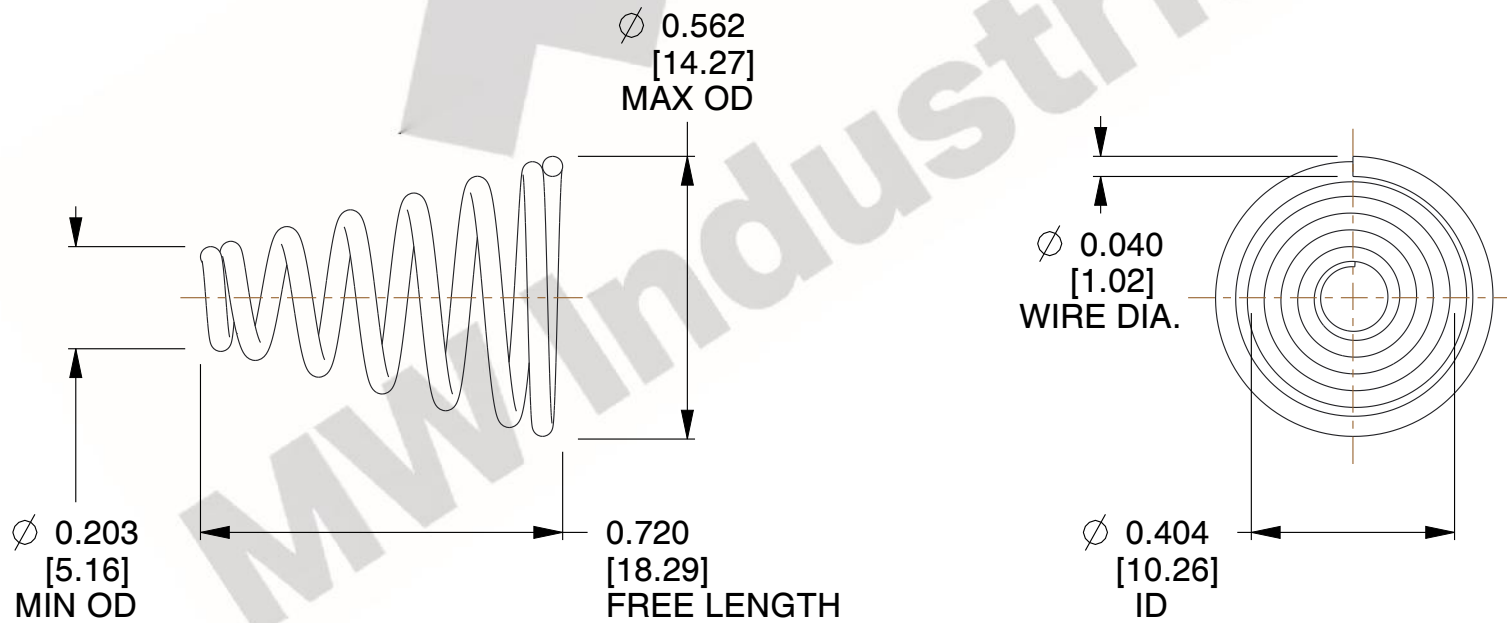

**NOTES:**

1. Material : Stainless Steel
2. Total Coils : 6.750
3. Solid Height : 0.450 (in)
4. Finish : ZINC
5. Ends : Closed
6. All Drawing Dimensions are in Inches [mm]

COMPONENT

TAPERED SPRINGS

**TA-2204CS**

TAPERED SPRINGS