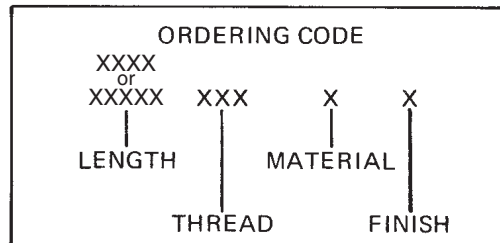

1/8 HEX FEMALE STANDOFFS

See page 10 for thread depth chart
 See page 9 for finish codes
 For non-standard parts contact Sales Office

LENGTH	PART NO.
3/32	2020A
1/8	2020
5/32	2020T
3/16	2021
7/32	2021T
1/4	2022
9/32	2022T
5/16	2023
11/32	2023T
3/8	2024
13/32	2024T
7/16	2025
15/32	2025T
1/2	2026
17/32	2026T
9/16	2027
19/32	2027T
5/8	2028
21/32	2028T
11/16	2029
23/32	2029T
3/4	2030
25/32	2030T
13/16	2031
27/32	2031T
7/8	2032
29/32	2032T
15/16	2033
31/32	2033T
1"	2034

LENGTH	PART NO.
1-1/16	2035
1-1/8	2036
1-3/16	2037
1-1/4	2038
1-5/16	2039
1-3/8	2040
1-7/16	2041
1-1/2	2042
1-9/16	2043
1-5/8	2044
1-11/16	2045
1-3/4	2046
1-13/16	2047
1-7/8	2048
1-15/16	2049
2"	2050

THREAD	CODE
0-80	080
2-56	256