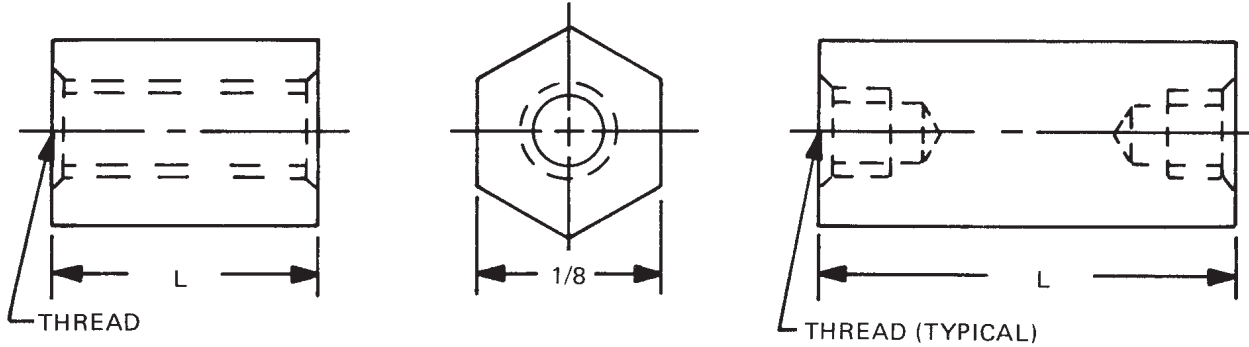

1/8 HEX FEMALE STANDOFFS

See page 10 for thread depth chart
 See page 9 for finish codes
 For non-standard parts contact Sales Office

LENGTH	PART NO.
3/32	2020A
1/8	2020
5/32	2020T
3/16	2021
7/32	2021T
1/4	2022
9/32	2022T
5/16	2023
11/32	2023T
3/8	2024
13/32	2024T
7/16	2025
15/32	2025T
1/2	2026
17/32	2026T
9/16	2027
19/32	2027T
5/8	2028
21/32	2028T
11/16	2029
23/32	2029T
3/4	2030
25/32	2030T
13/16	2031
27/32	2031T
7/8	2032
29/32	2032T
15/16	2033
31/32	2033T
1"	2034

LENGTH	PART NO.
1-1/16	2035
1-1/8	2036
1-3/16	2037
1-1/4	2038
1-5/16	2039
1-3/8	2040
1-7/16	2041
1-1/2	2042
1-9/16	2043
1-5/8	2044
1-11/16	2045
1-3/4	2046
1-13/16	2047
1-7/8	2048
1-15/16	2049
2"	2050

THREAD	CODE
0-80	080
2-56	256