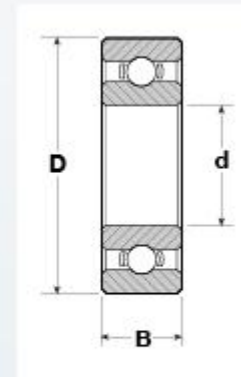

6203-NR
Retaining Rin
Groove on O

Select Retain.

NPB Part No

6203-2RS

SPECIFICATIONS

Seals	2
Material	Standard SAE 52100 *
Bore \varnothing	17mm .6693" $-.0003$
Outside Diameter \varnothing	40mm 1.5748" $-.0005$
Width \varnothing	12mm .4724" $+.0000/- .0050$
Max Fillet Radius	.025
No. Balls	8
Ball Diameter	1/4
Static Load	890 lbs.
Dynamic Load	1500 lbs.