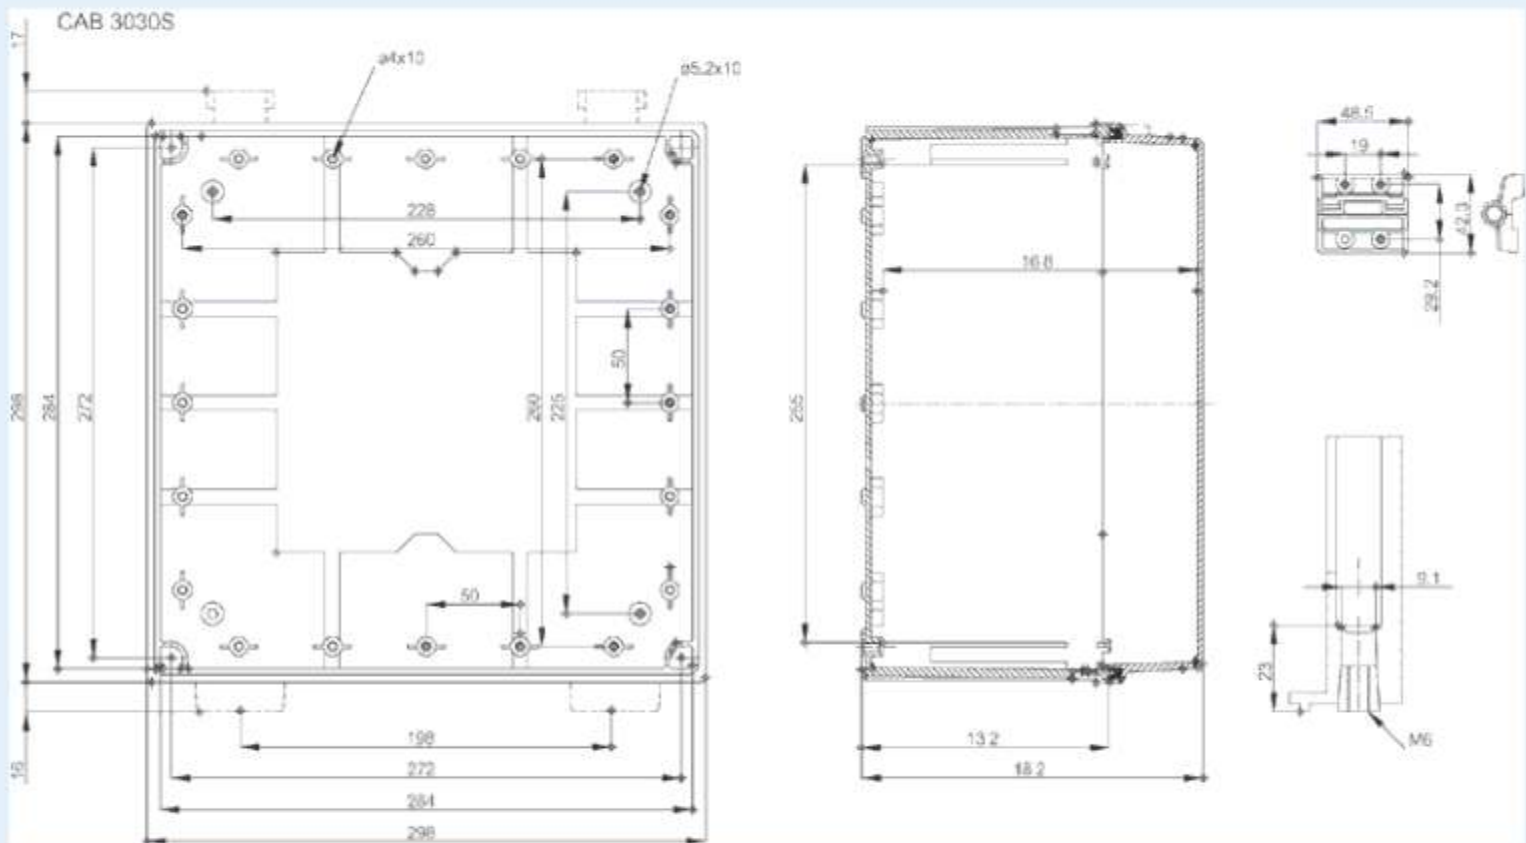

CAB PC 303018 G

FIBOX
Enclosing innovations

Sample image

Order symbol: CAB PC 303018 G

Product nbr: 8113340

UL Code: 8143340

UL Name: UL CAB PC 303018 G

Description: Opaque door

Remarks: Latches on the long side

Including: Cabinet base, door with PUR gasket, latches, screws for mounting plate/DIN-rail and corner plugs.

EAN: 6418074020123

EI. number:

- Finland: 3424107
- Denmark: 8212020223
- Sweden: 2539967

Dimensions:	Height	Width	Depth
mm:	300	300	180
inch:	11.81	11.81	7.09

Materials:

Material:	Polycarbonate
Base colour:	RAL 7035 -light grey
Cover colour:	RAL 7035 -light grey
Gasket material:	Polyurethane