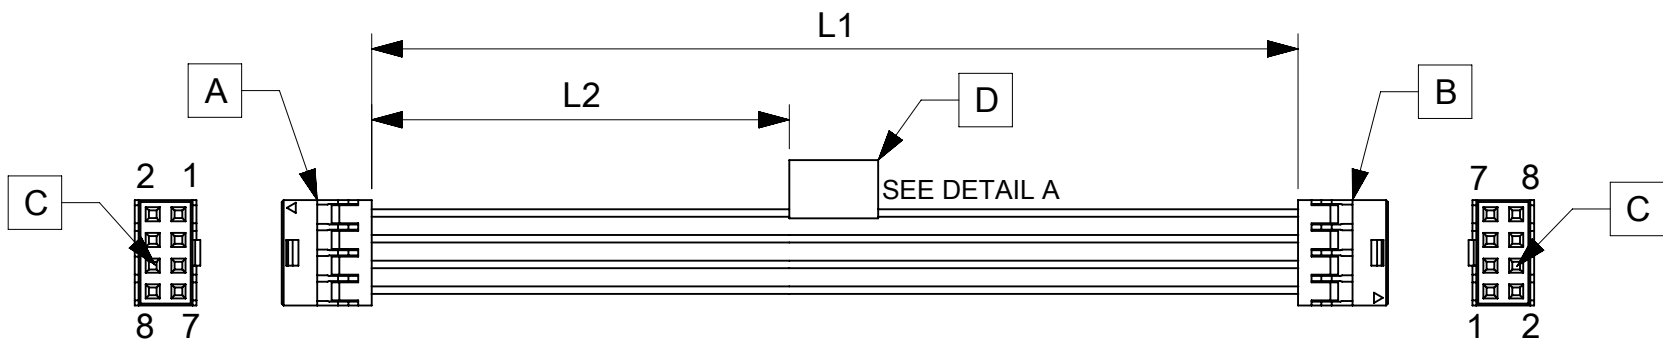

ITEM	PART#	DESCRIPTION	QTY	UOM
A, B	511100860	8CKT CRIMP REC HOU WITH LOCKING FEATURE	2	PC
C	503948055	2mm MGrid WTB Crimp Term PhBr 2.5Sn	16	PC
D	--	PAPER PRINTED PAPER WHITE	1	PC

FROM	TO	DESCRIPTION	COLOR
A1	B7	1X24AWG DISC SR-PVC BK UL10002	BLACK
A2	B8	1X24AWG DISC SR-PVC BK UL10002	BLACK
A3	B5	1X24AWG DISC SR-PVC BK UL10002	BLACK
A4	B6	1X24AWG DISC SR-PVC BK UL10002	BLACK
A5	B3	1X24AWG DISC SR-PVC BK UL10002	BLACK
A6	B4	1X24AWG DISC SR-PVC BK UL10002	BLACK
A7	B1	1X24AWG DISC SR-PVC BK UL10002	BLACK
A8	B2	1X24AWG DISC SR-PVC BK UL10002	BLACK

TABLE			
PART NUMBER	L1	L2 (REF)	TITLE
2185091080	50±3	13	MILLI-GRID DR R-R 8CKT 50MM DISC Sn
2185091081	100±5	38	MILLI-GRID DR R-R 8CKT 100MM DISC Sn
2185091082	150±8	63	MILLI-GRID DR R-R 8CKT 150MM DISC Sn
2185091083	300±10	138	MILLI-GRID DR R-R 8CKT 300MM DISC Sn
2185091084	600±10	288	MILLI-GRID DR R-R 8CKT 600MM DISC Sn

**NOTES**

1. Cable assembly must pass 100% for continuity and polarity.
2. Connector view shown is from mating side.
3. Label text must be 2mm max. in height with Arial font.
4. Label must be wrapped in Flag type on a single cable.