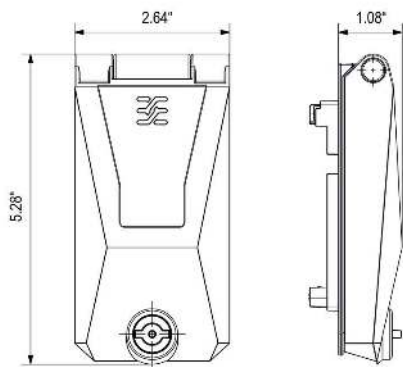

Klingenbergstraße 26

D-32758 Detmold

Germany

www.weidmueller.com

Technical data

Dimensions and weights

Depth	27.5 mm	Depth (inches)	1.083 inch
Height	134 mm	Height (inches)	5.276 inch
Width	67 mm	Width (inches)	2.638 inch
Wall thickness, min.	1 mm	Wall thickness, max.	5 mm
Net weight	505 g		

IE-FC-SFM-CAB

Weidmüller Interface GmbH & Co. KG
Klingenbergstraße 26
D-32758 Detmold
Germany

www.weidmueller.com

Drawings

Dimensioned drawing

Unit: mm

Installation cut-out

Unit: mm

Dimensioned drawing

Unit: in

Installation cut-out

Unit: in