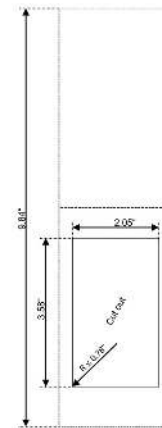

Klingenbergstraße 26

D-32758 Detmold

Germany

www.weidmueller.com

Technical data

Dimensions and weights

Depth	27.5 mm	Depth (inches)	1.083 inch
Height	134 mm	Height (inches)	5.276 inch
Width	67 mm	Width (inches)	2.638 inch
Wall thickness, min.	1 mm	Wall thickness, max.	5 mm
Net weight	505 g		

IE-FC-SFM-CAB

Weidmüller Interface GmbH & Co. KG
Klingenbergstraße 26
D-32758 Detmold
Germany

www.weidmueller.com

Drawings

Dimensioned drawing

Unit: mm

Installation cut-out

Unit: mm

Dimensioned drawing

Unit: in

Installation cut-out

Unit: in