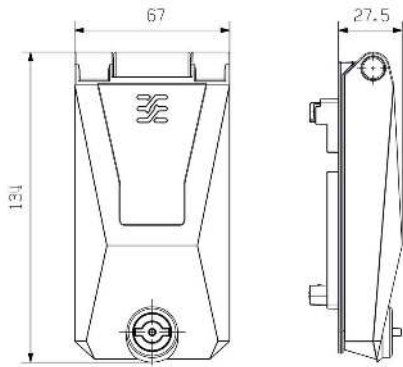

Klingenbergstraße 26

D-32758 Detmold

Germany

www.weidmueller.com

Technical data

Dimensions and weights

Depth	27.5 mm	Depth (inches)	1.083 inch
Height	134 mm	Height (inches)	5.276 inch
Width	67 mm	Width (inches)	2.638 inch
Wall thickness, min.	1 mm	Wall thickness, max.	5 mm
Net weight	505 g		

Approvals

Approvals

UL File Number Search	UL Website
Certificate No. (cURus)	E223801

Downloads

Engineering Data	CAD data – STEP
User Documentation	Designation key / Type key
Catalogues	Catalogues in PDF-format

IE-FC-SFM-CAB

Weidmüller Interface GmbH & Co. KG
Klingenbergstraße 26
D-32758 Detmold
Germany

www.weidmueller.com

Drawings

Dimensioned drawing

Unit: mm

Installation cut-out

Unit: mm

Dimensioned drawing

Unit: in

Installation cut-out

Unit: in