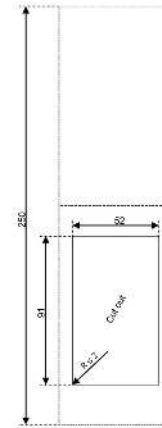

Klingenbergstraße 26

D-32758 Detmold

Germany

www.weidmueller.com

Technical data

Dimensions and weights

Depth	27.5 mm	Depth (inches)	1.083 inch
Height	134 mm	Height (inches)	5.276 inch
Width	67 mm	Width (inches)	2.638 inch
Wall thickness, min.	1 mm	Wall thickness, max.	5 mm
Net weight	505 g		

IE-FC-SFM-CAB

Weidmüller Interface GmbH & Co. KG
Klingenbergstraße 26
D-32758 Detmold
Germany

www.weidmueller.com

Drawings

Dimensioned drawing

Unit: mm

Installation cut-out

Unit: mm

Dimensioned drawing

Unit: in

Installation cut-out

Unit: in